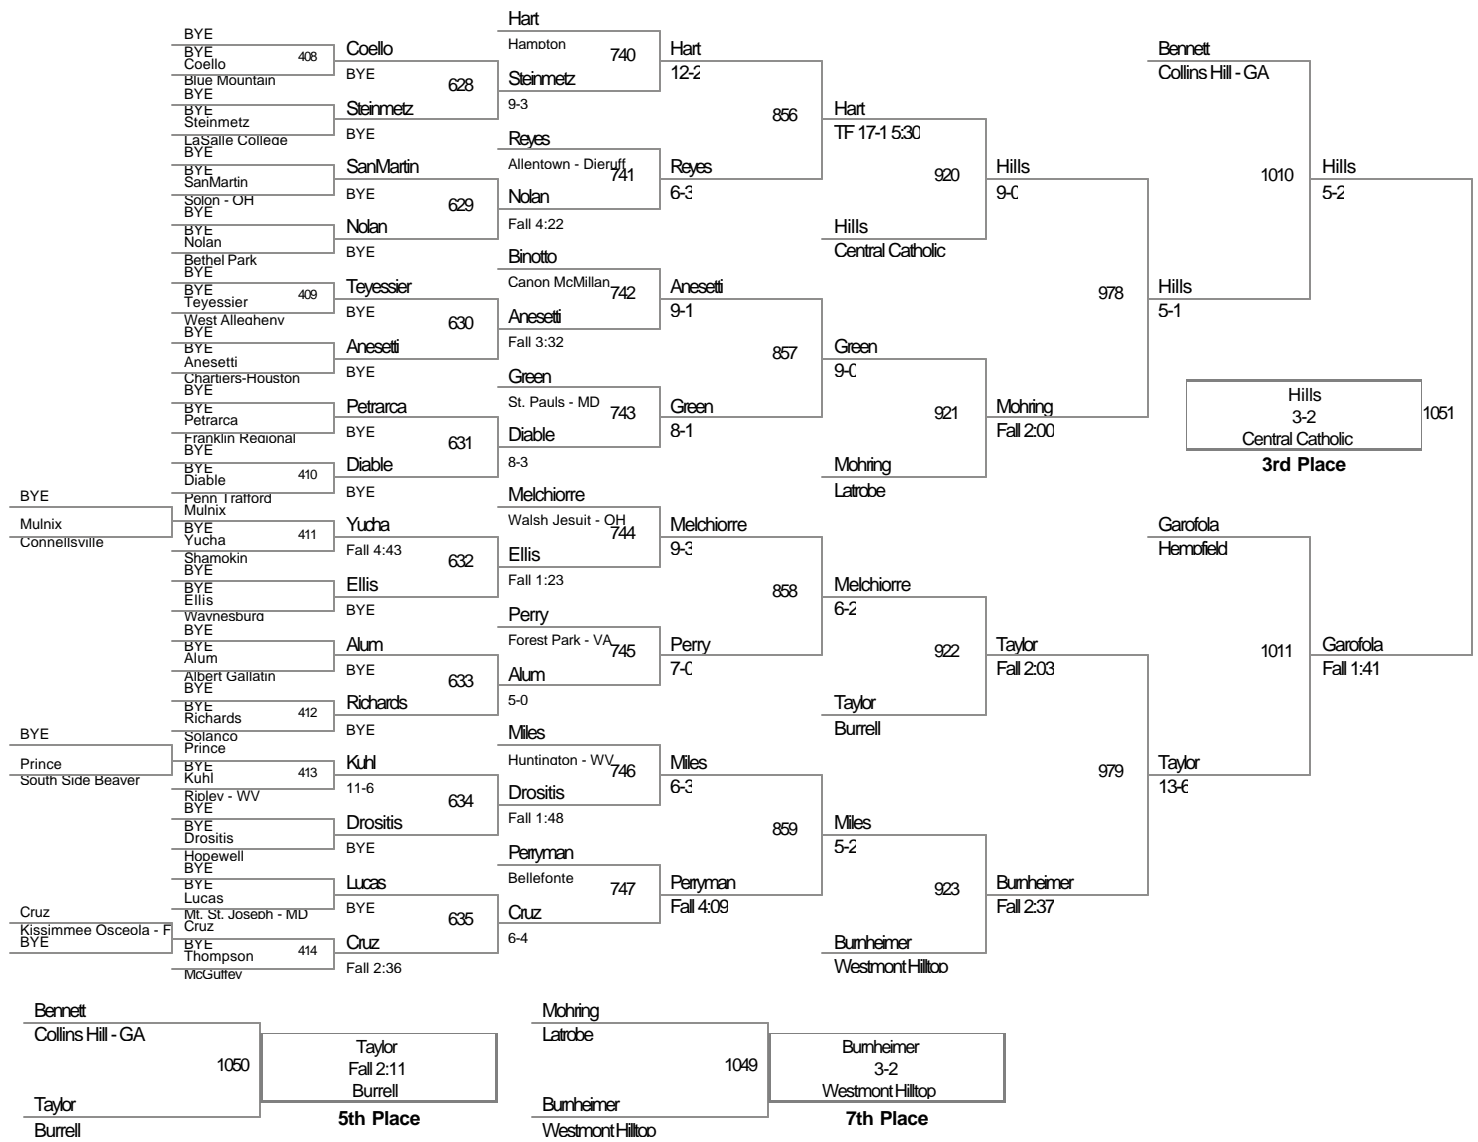

Reilly  
 Colonial Force - VA  
 1006  
 McKinney  
 West Allegheny  
 970  
 McKinney  
 8-3  
 Luster  
 3-2  
 Central Catholic  
**3rd Place**

**171 Lbs**

**171 Lbs**

**189 Lbs**

**189 Lbs**

**215 Lbs**