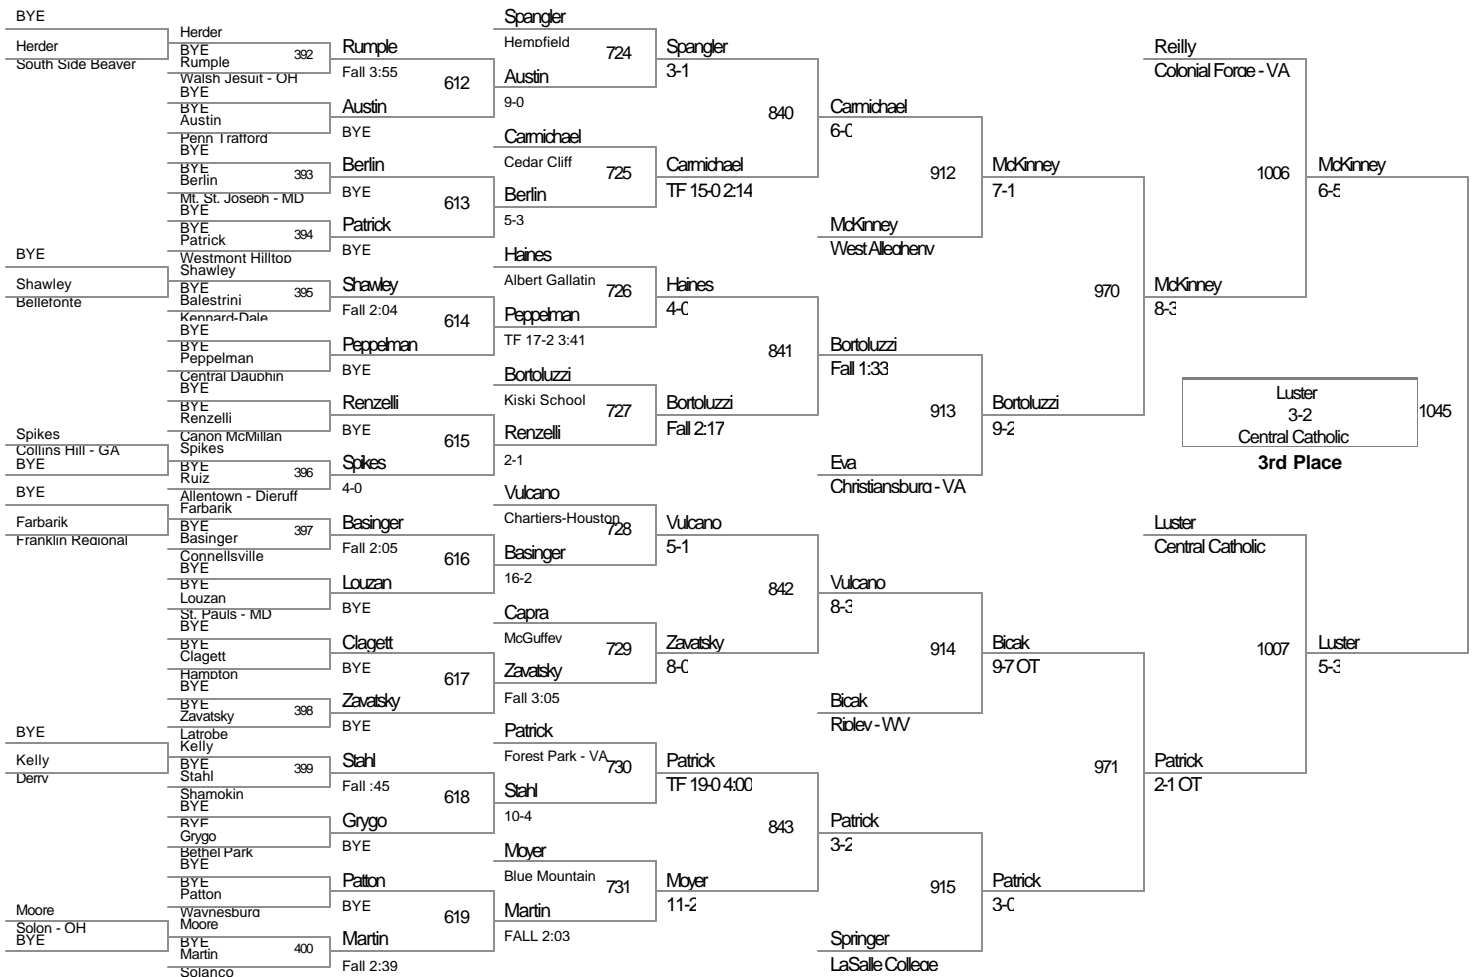

**152 Lbs**

**152 Lbs**

**160 Lbs**

**160 Lbs**

Reilly  
 Colonial Force - VA  
 1044  
 Patrick  
 Forest Park - VA  
**5th Place**

Bortoluzzi  
 Kiski School  
 1043  
 Bortoluzzi  
 Fall :58  
 Kiski School  
**7th Place**