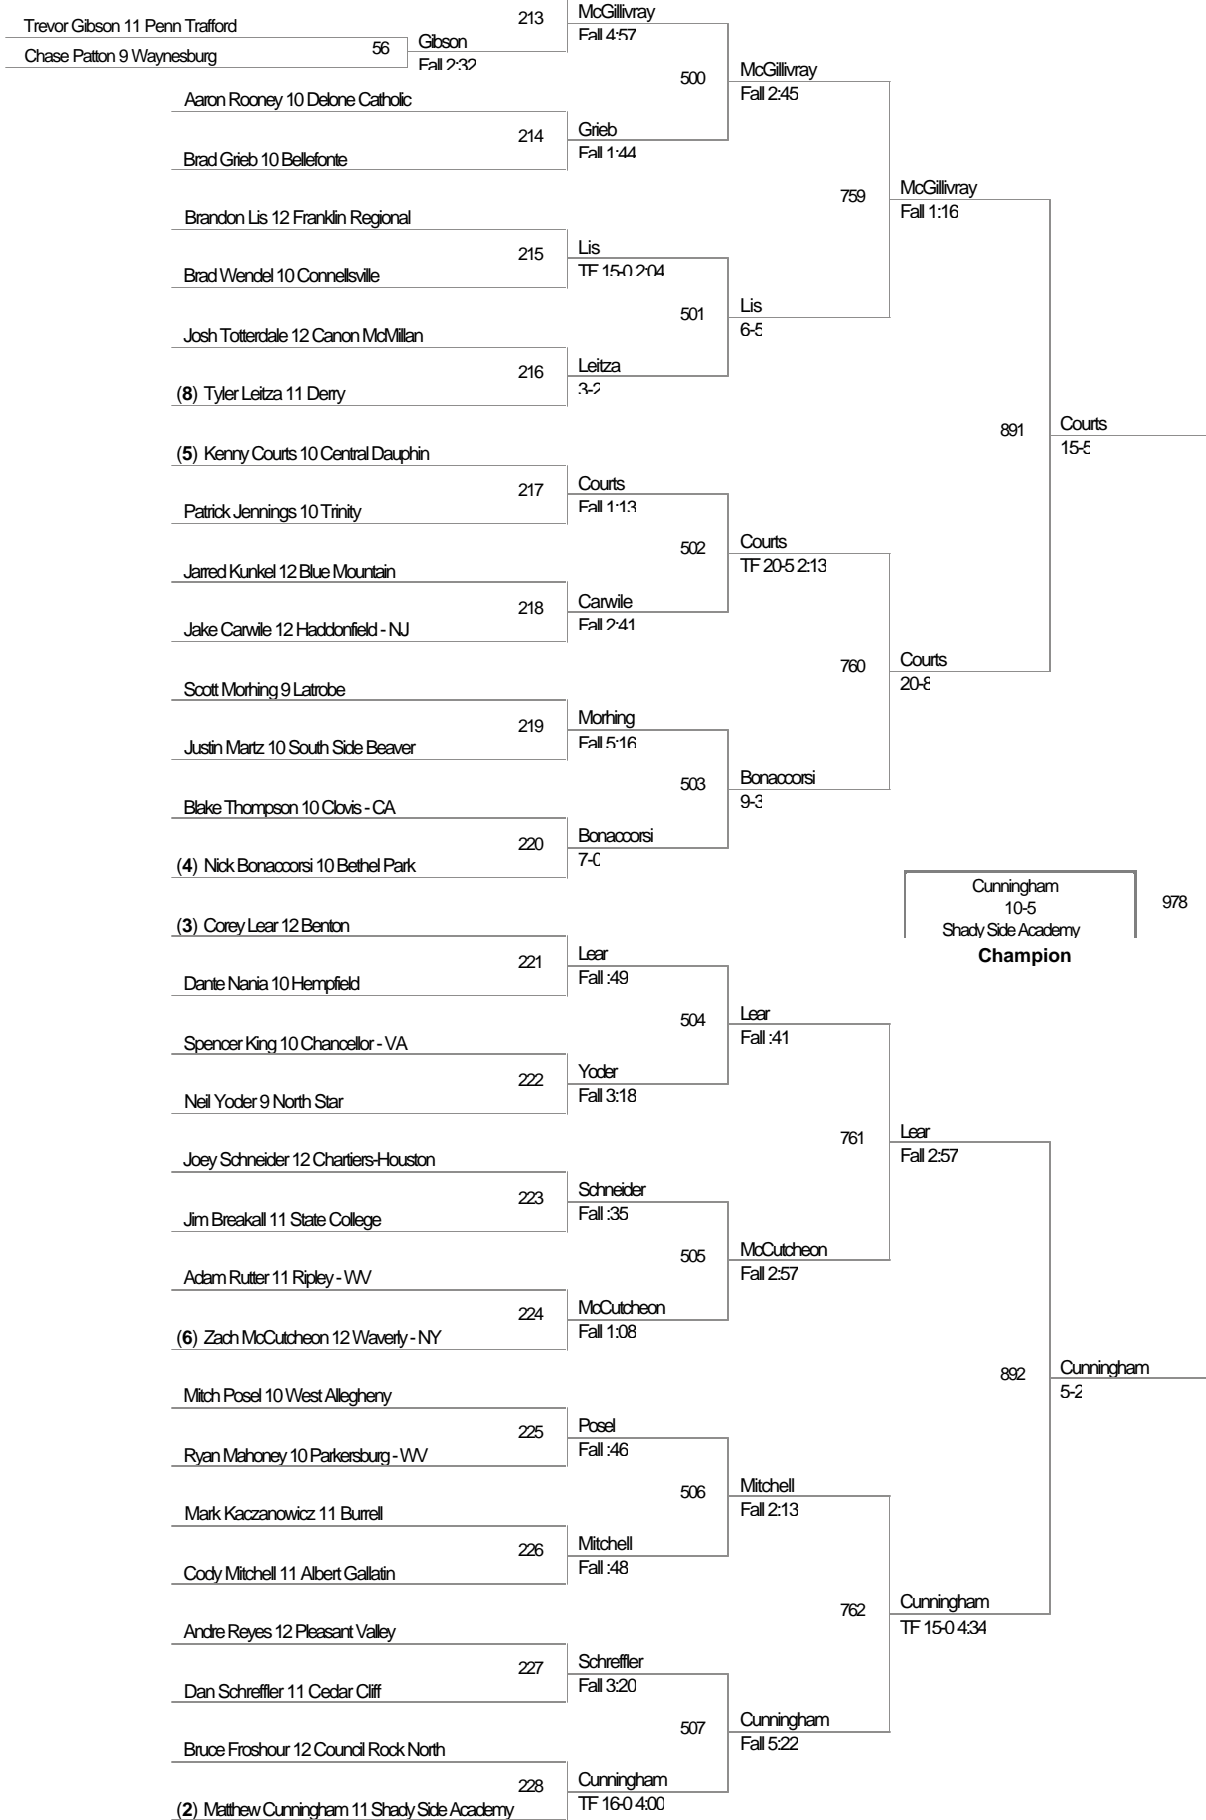

(1) Daniel McGillivray 12 Fauquier - VA

Cunningham
10-5
Shady Side Academy
Champion

978

892
Cunningham
5-2