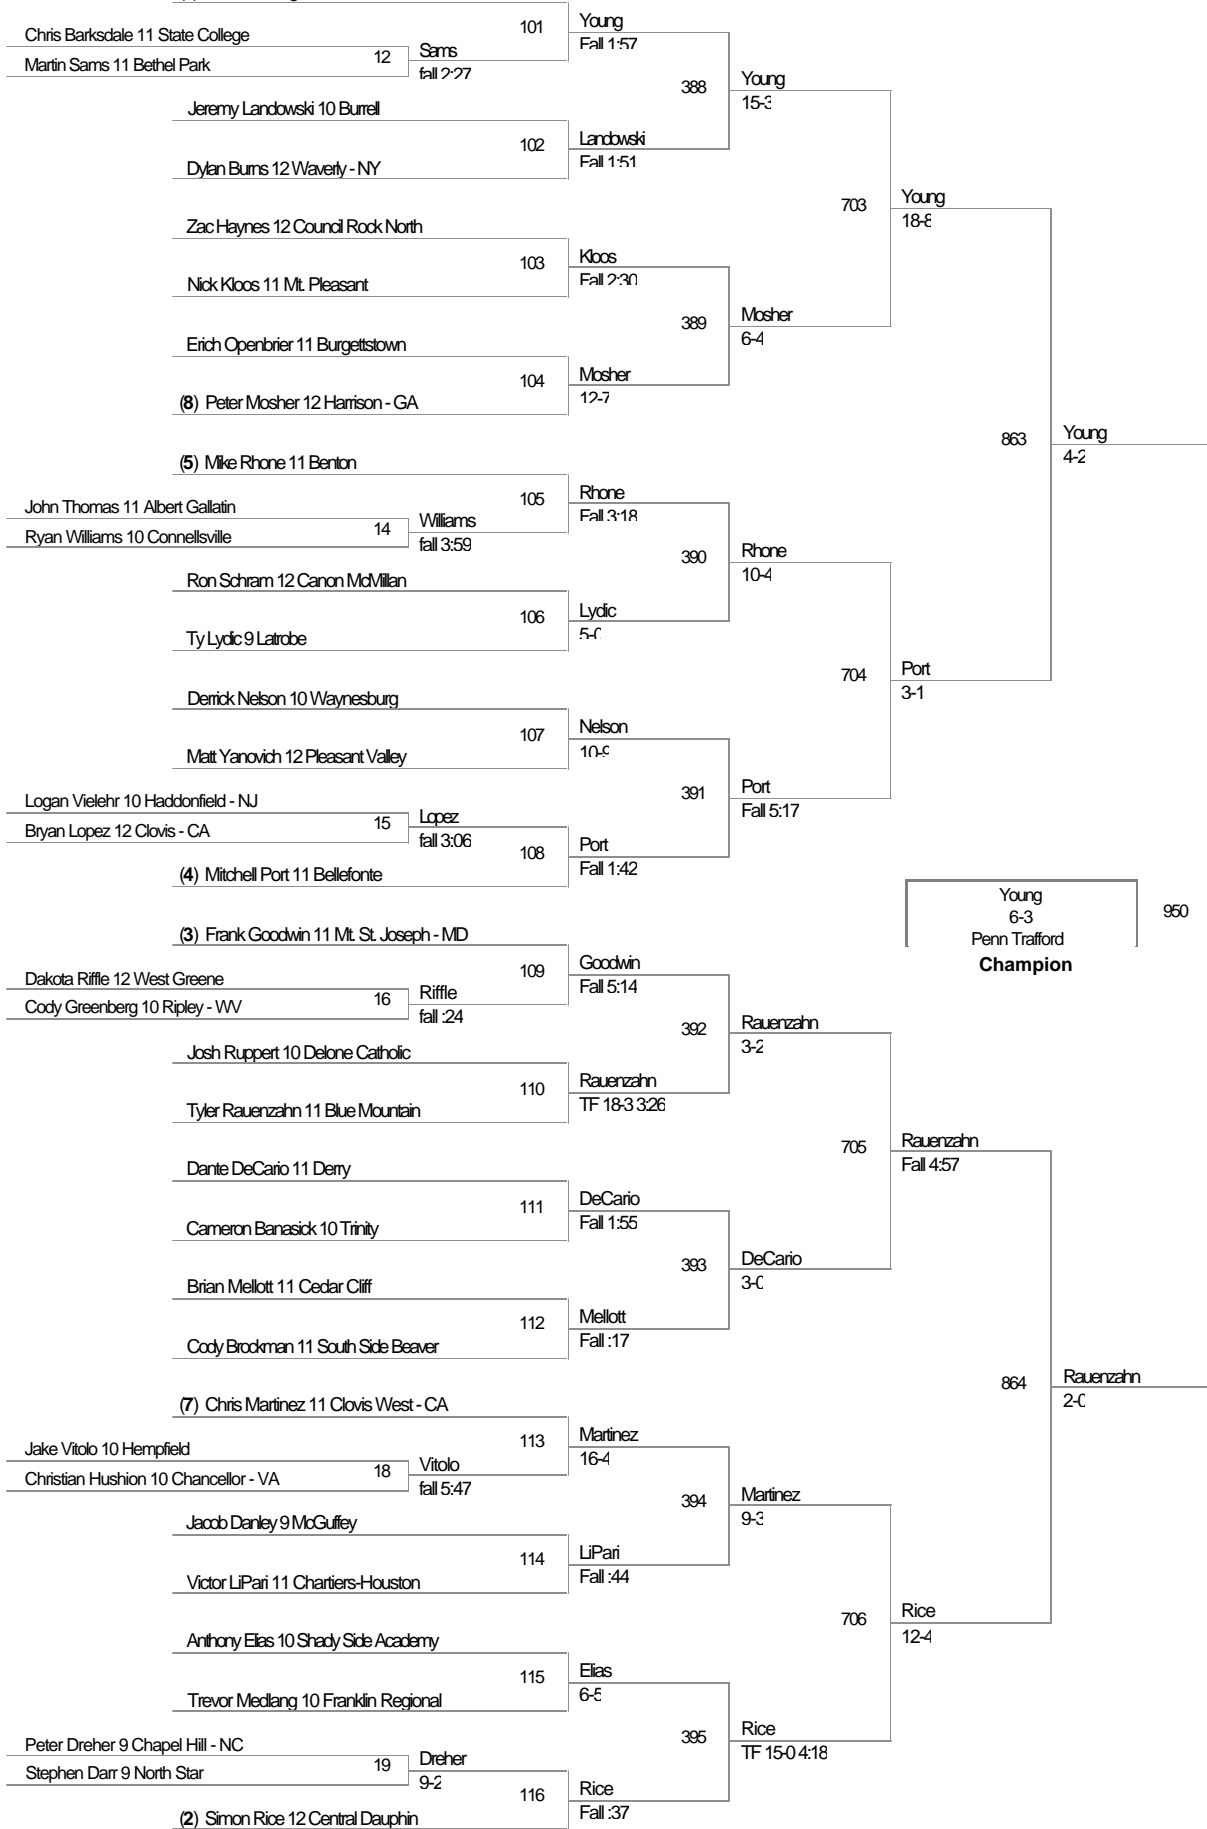

(1) Shane Young 12 Penn Trafford