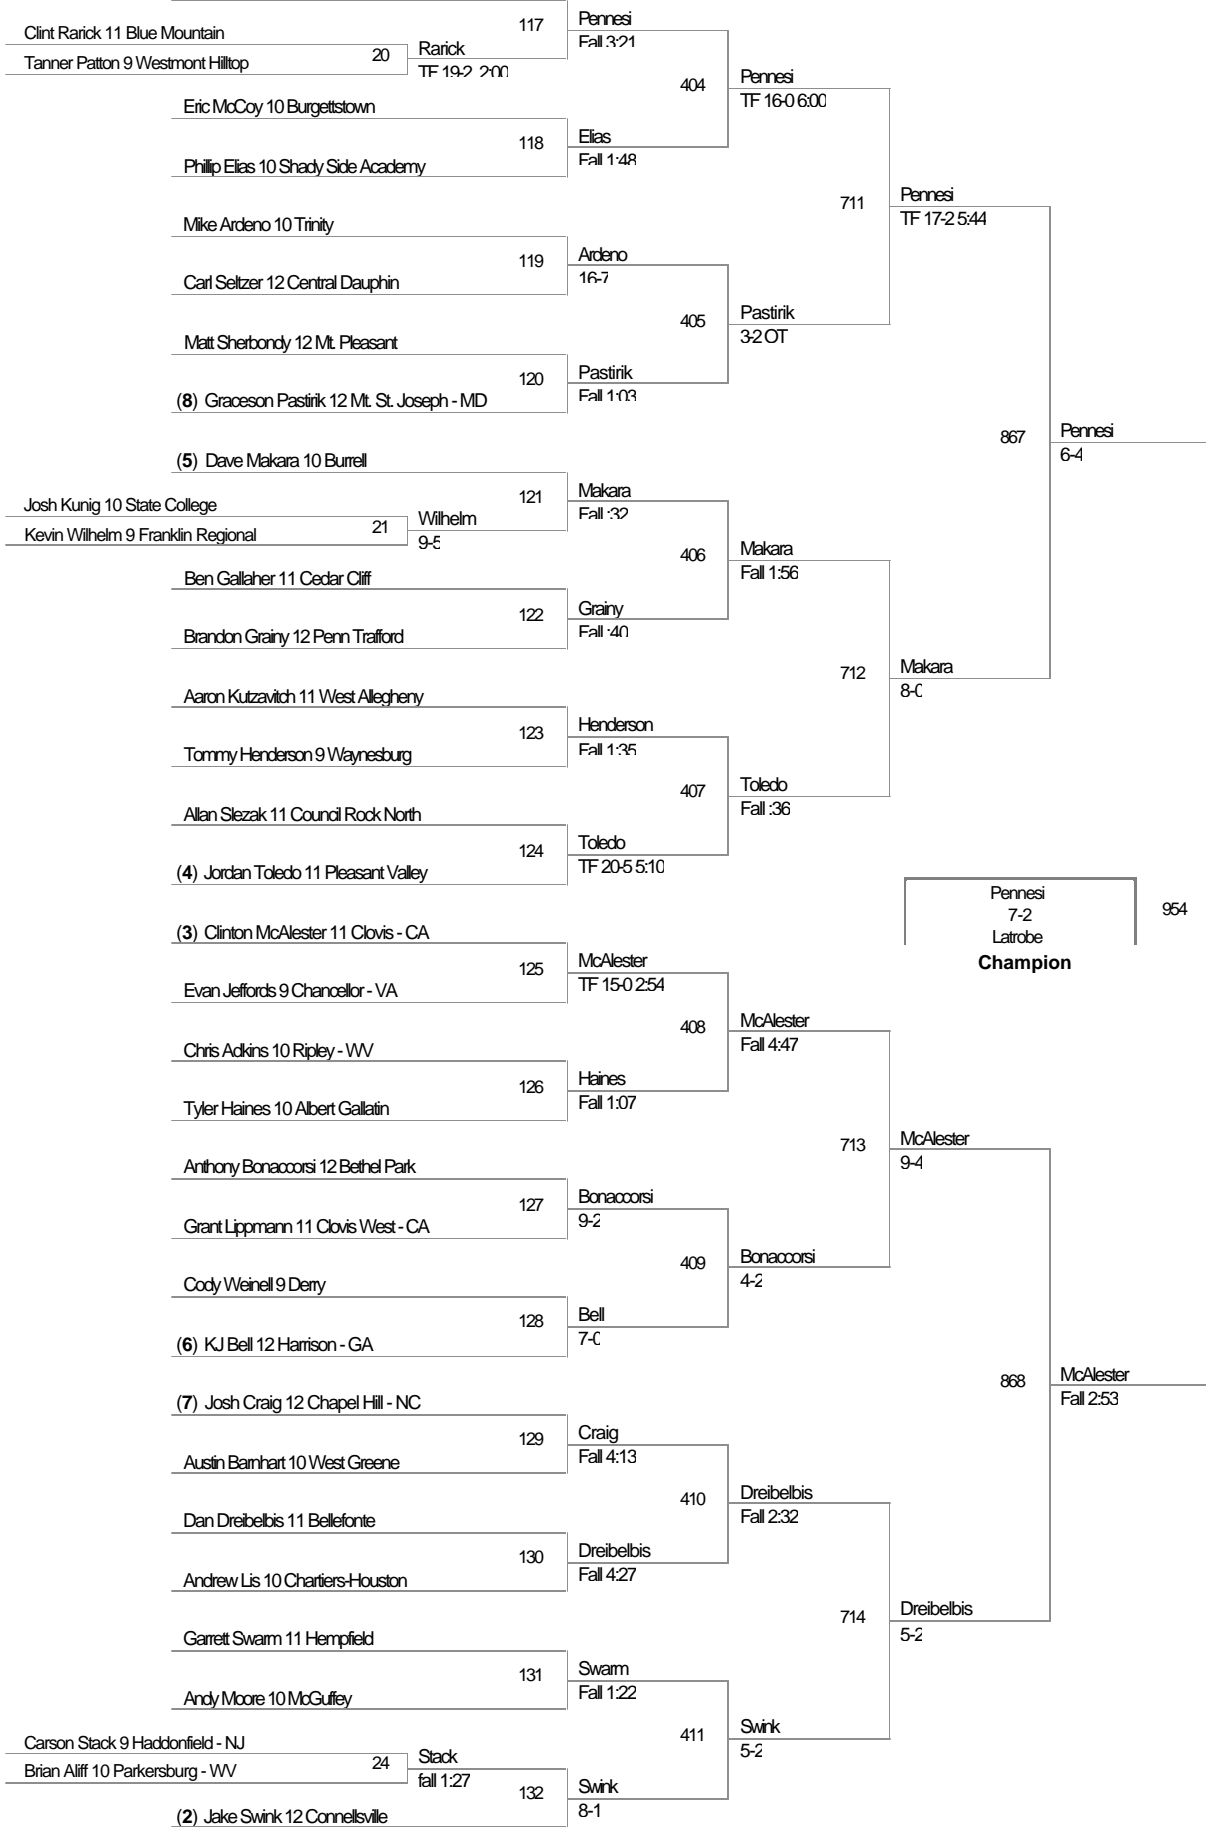

(1) Shane Young 12 Penn Trafford

119 Lbs

Consy Rugsby Robsy Robsy Robsy Robsy Robsy Robsy Robsy Robs

(1) Nathan Pennesi 12 Latrobe

125 Lbs

Consy Kungy Kony Kony Kony Kony Kony Kony Kony

(1) Josh Kindig 11 Blue Mountain