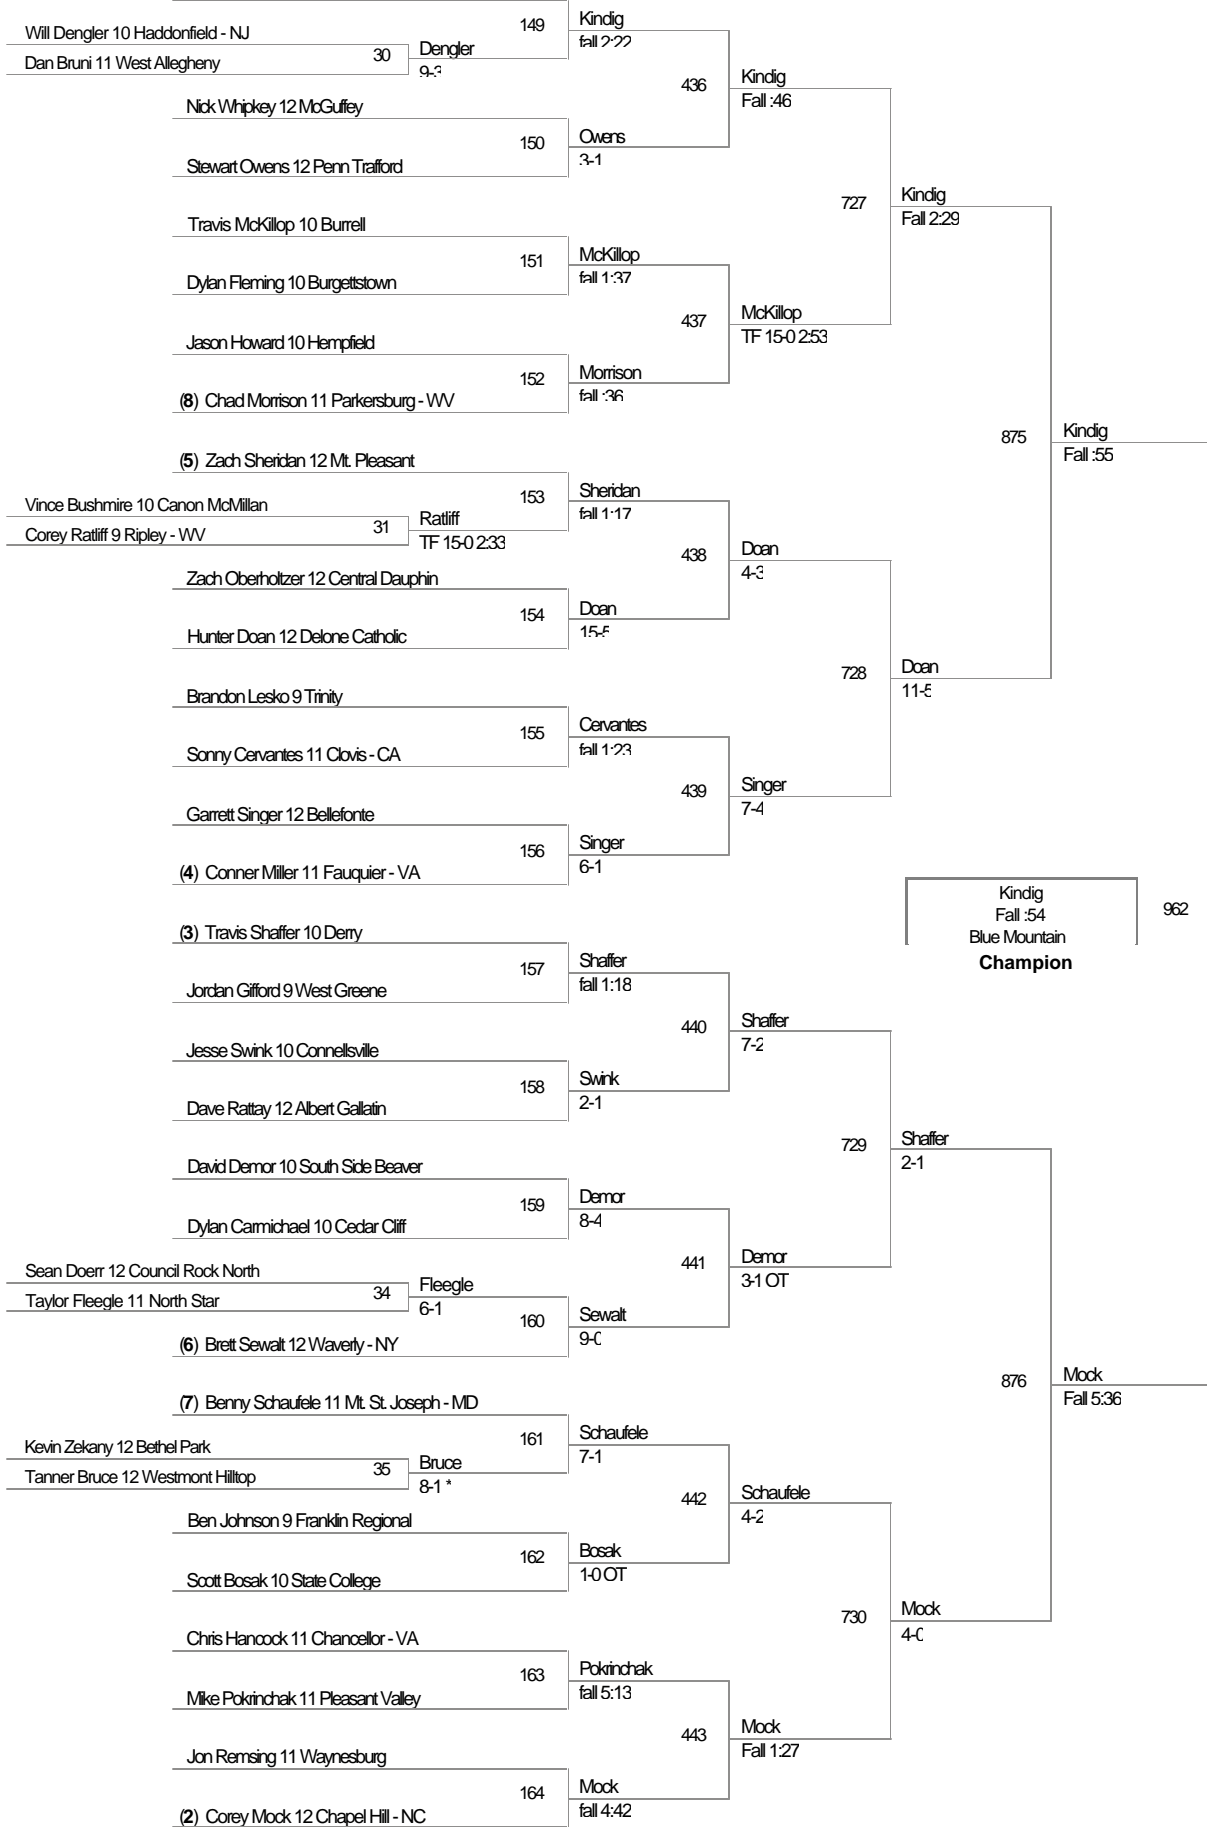

(1) Shane Young 12 Penn Trafford

119 Lbs

Consy Rugsby Robsy Robsy Robsy Robsy Robsy Robsy Robsy Robs

(1) Nathan Pennesi 12 Latrobe

125 Lbs

Consy Kungy Kony Kony Kony Kony Kony Kony Kony

(1) Josh Kindig 11 Blue Mountain