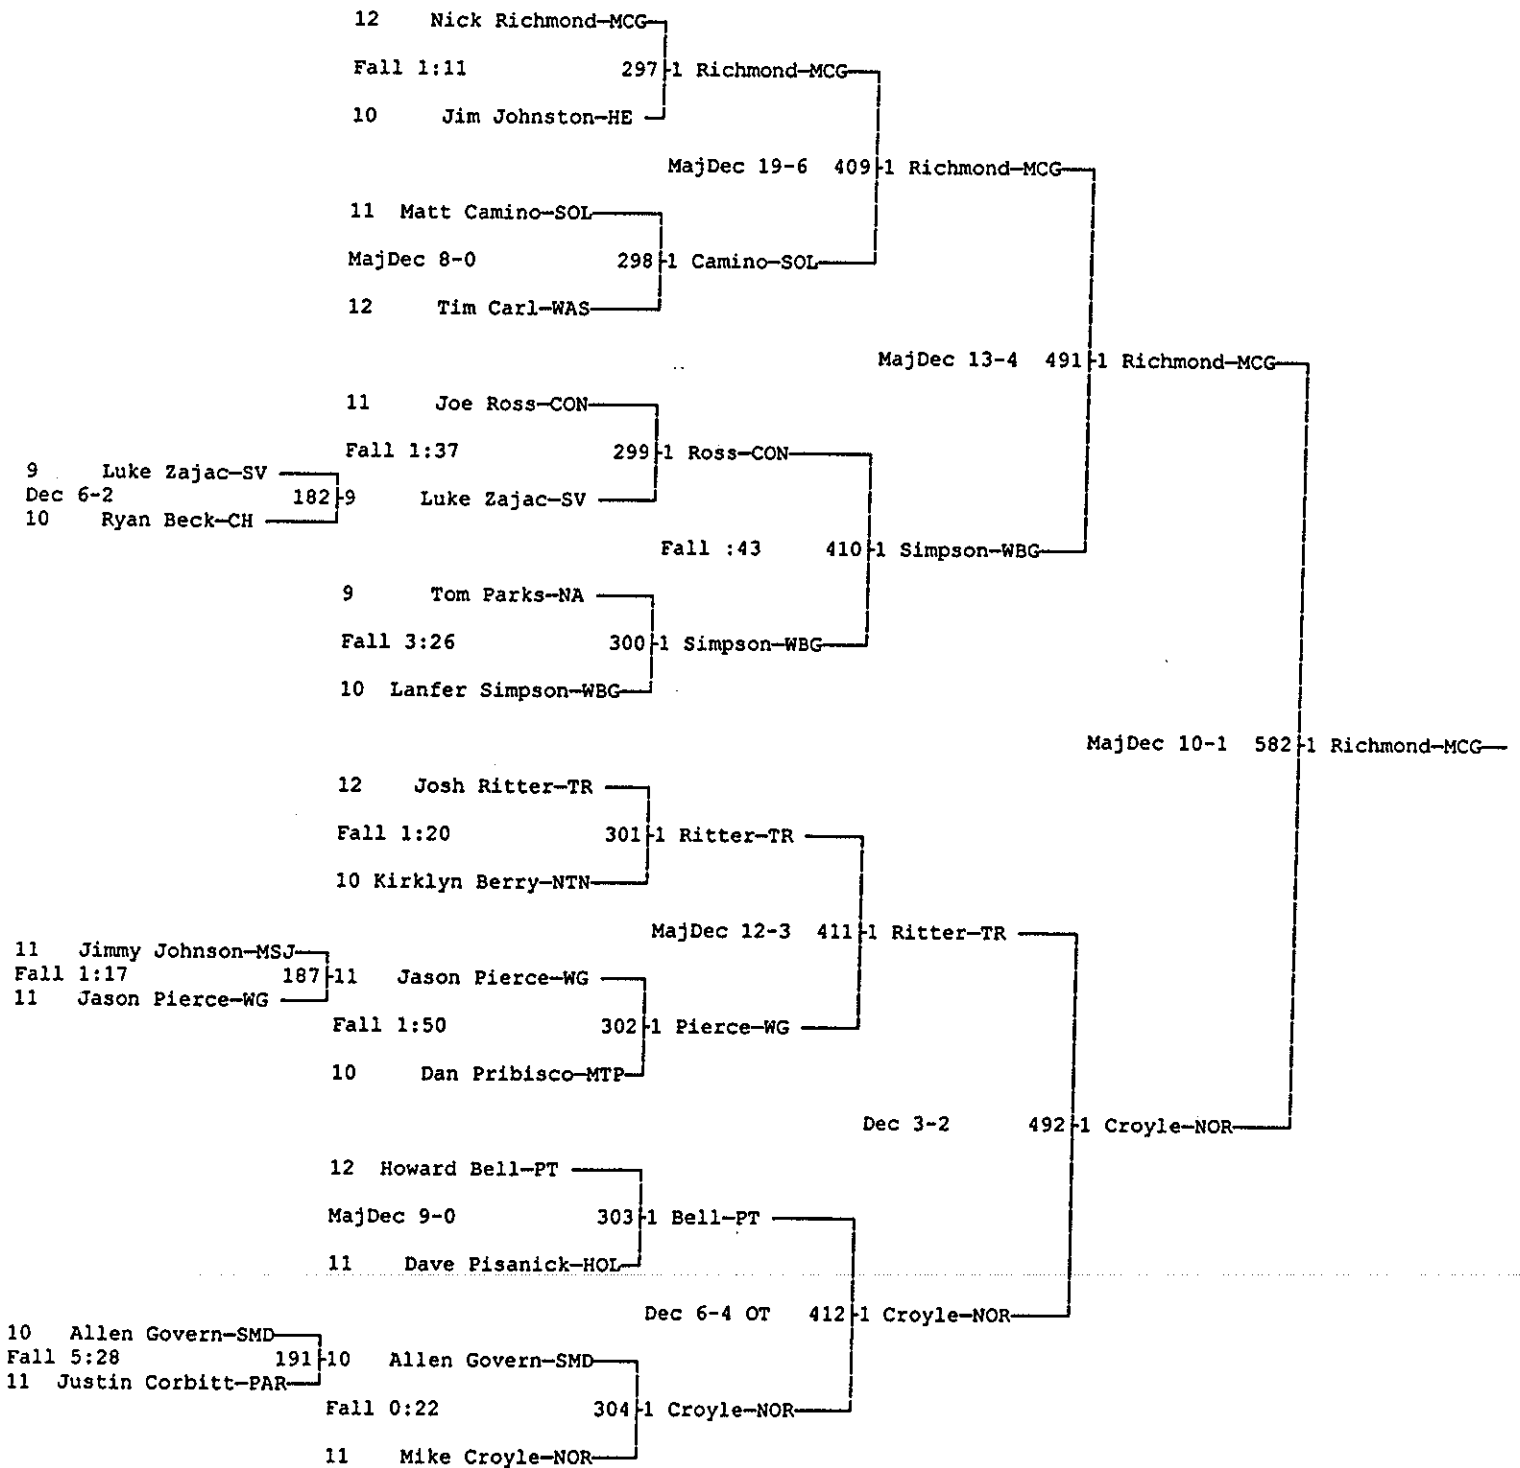

POWERADE CHRISTMAS TOURNAMENT

DECEMBER 29 & 30, 1998

Wt Class: 189