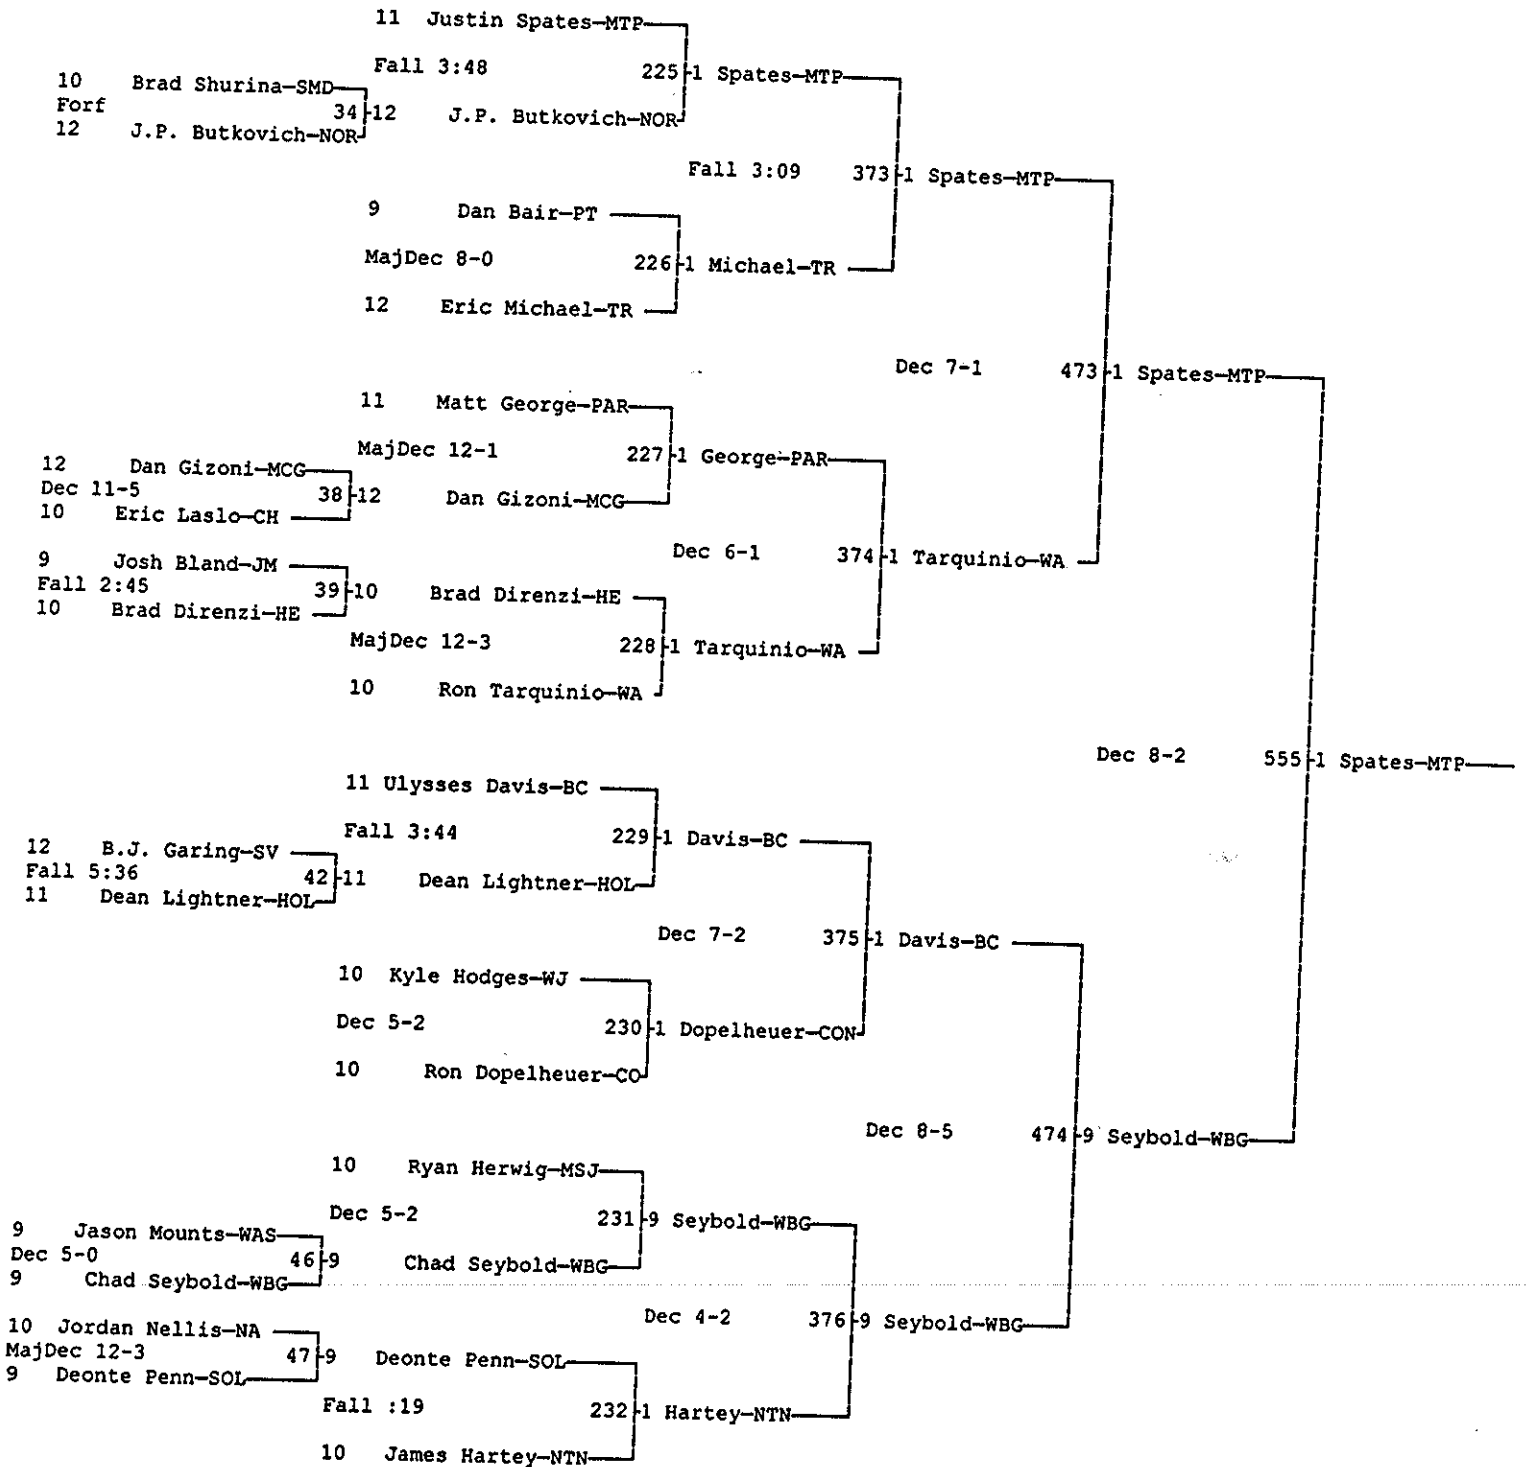

Wt Class: 112

POWERADE CHRISTMAS TOURNAMENT

DECEMBER 29 & 30, 1998

Wt Class: 112

POWERADE CHRISTMAS TOURNAMENT
DECEMBER 29 & 30, 1998
Wt Class: 119

POWERADE CHRISTMAS TOURNAMENT

DECEMBER 29 & 30, 1998

Wt Class: 119