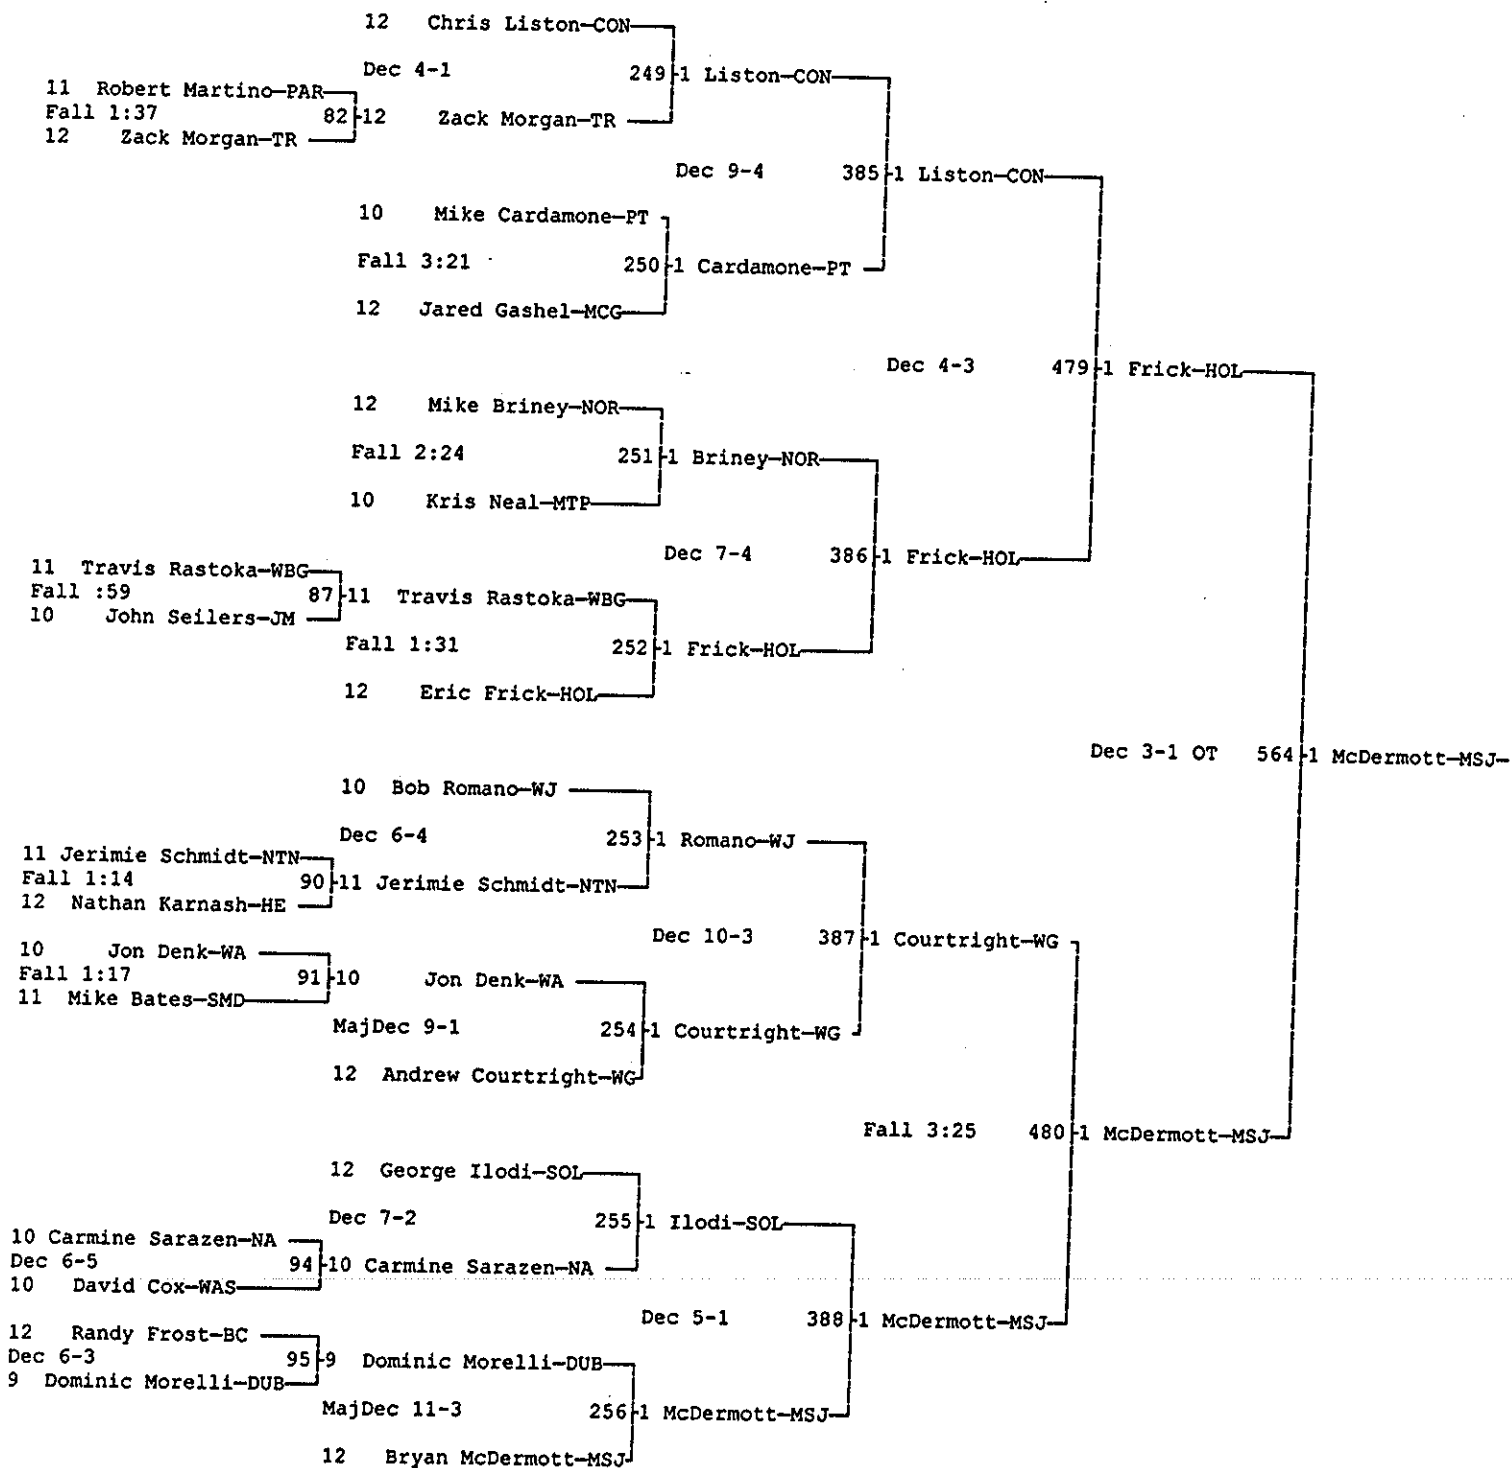

POWERADE CHRISTMAS TOURNAMENT
DECEMBER 29 & 30, 1998
Wt Class: 135