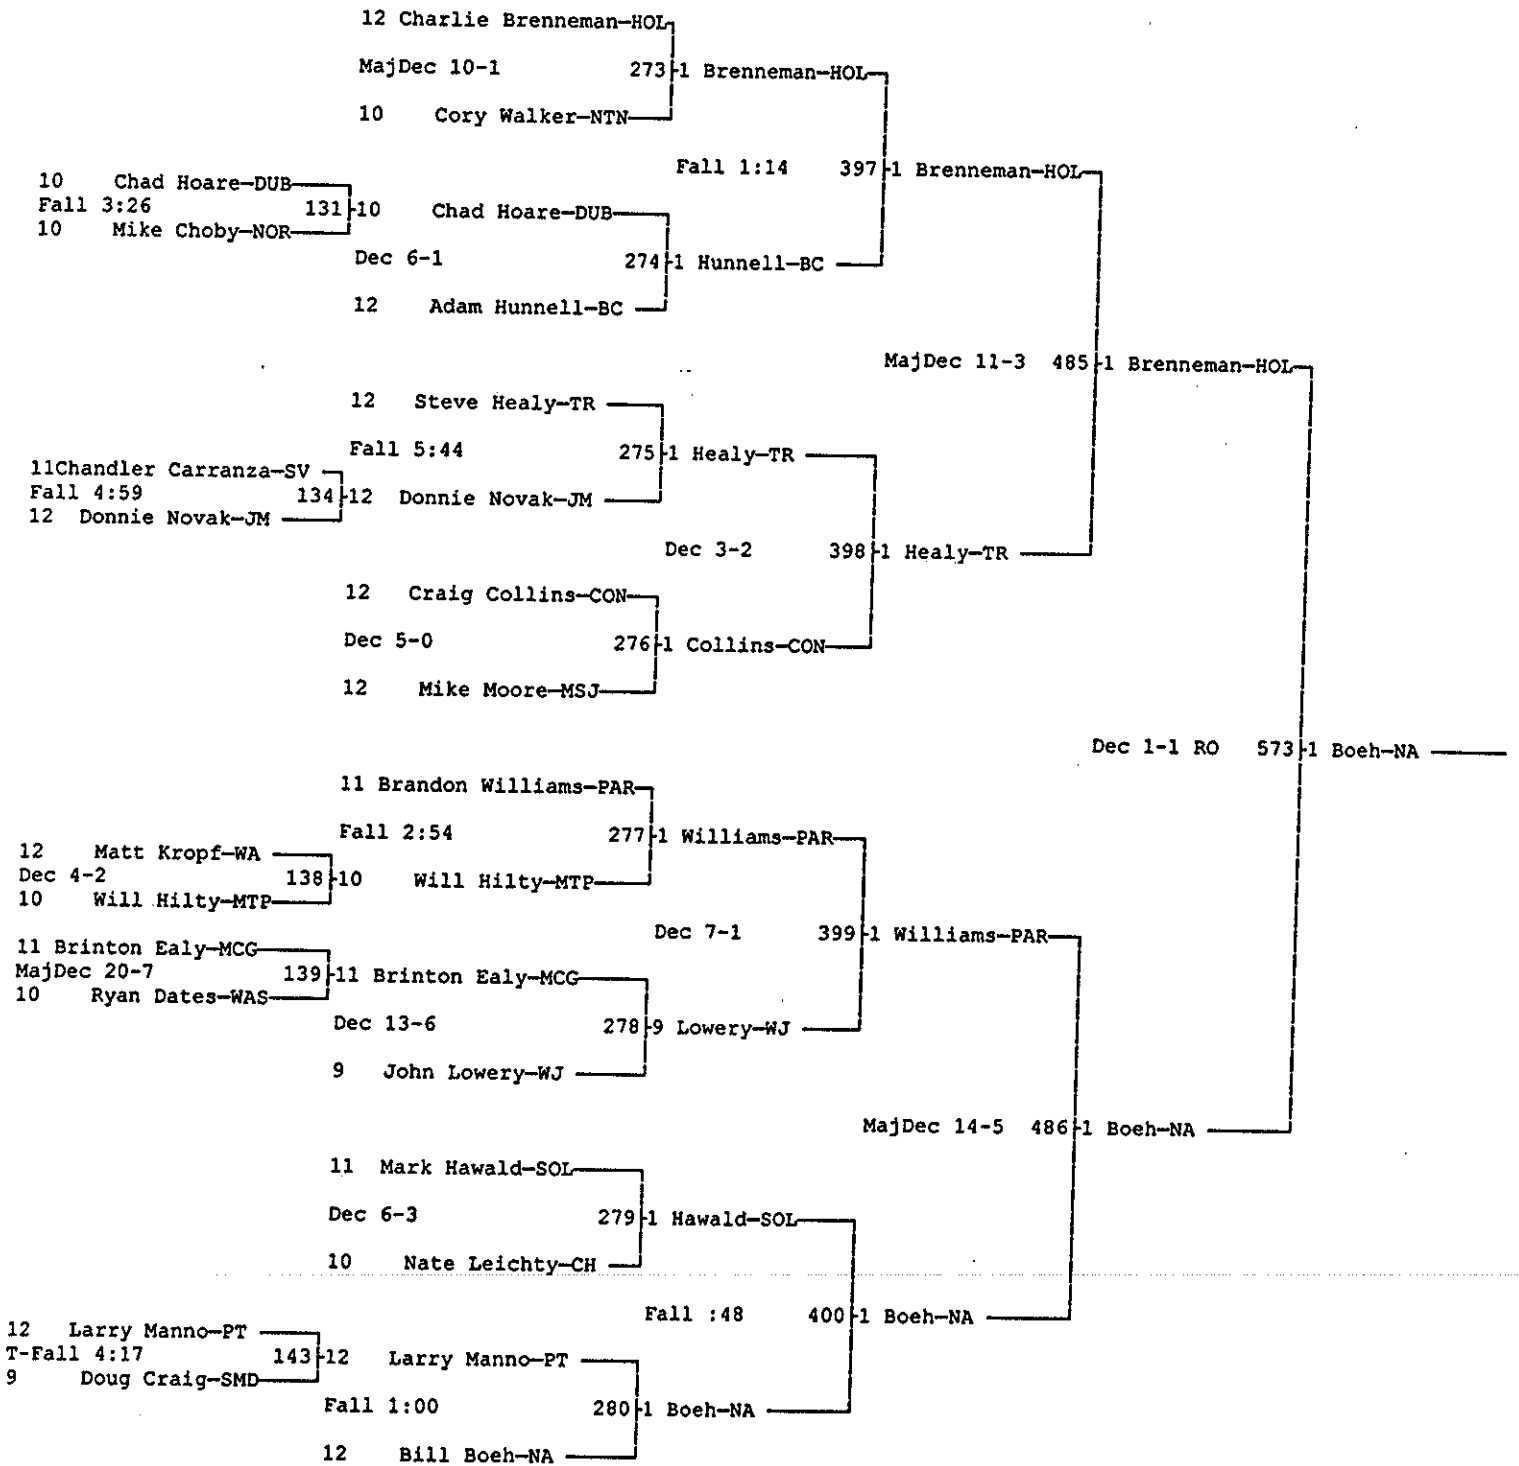

POWERADE CHRISTMAS TOURNAMENT

DECEMBER 29 & 30, 1998

Wt Class: 140

POWERADE CHRISTMAS TOURNAMENT
DECEMBER 29 & 30, 1998
Wt Class: 145

POWERADE CHRISTMAS TOURNAMENT
DECEMBER 29 & 30, 1998
Wt Class: 152

POWERADE CHRISTMAS TOURNAMENT