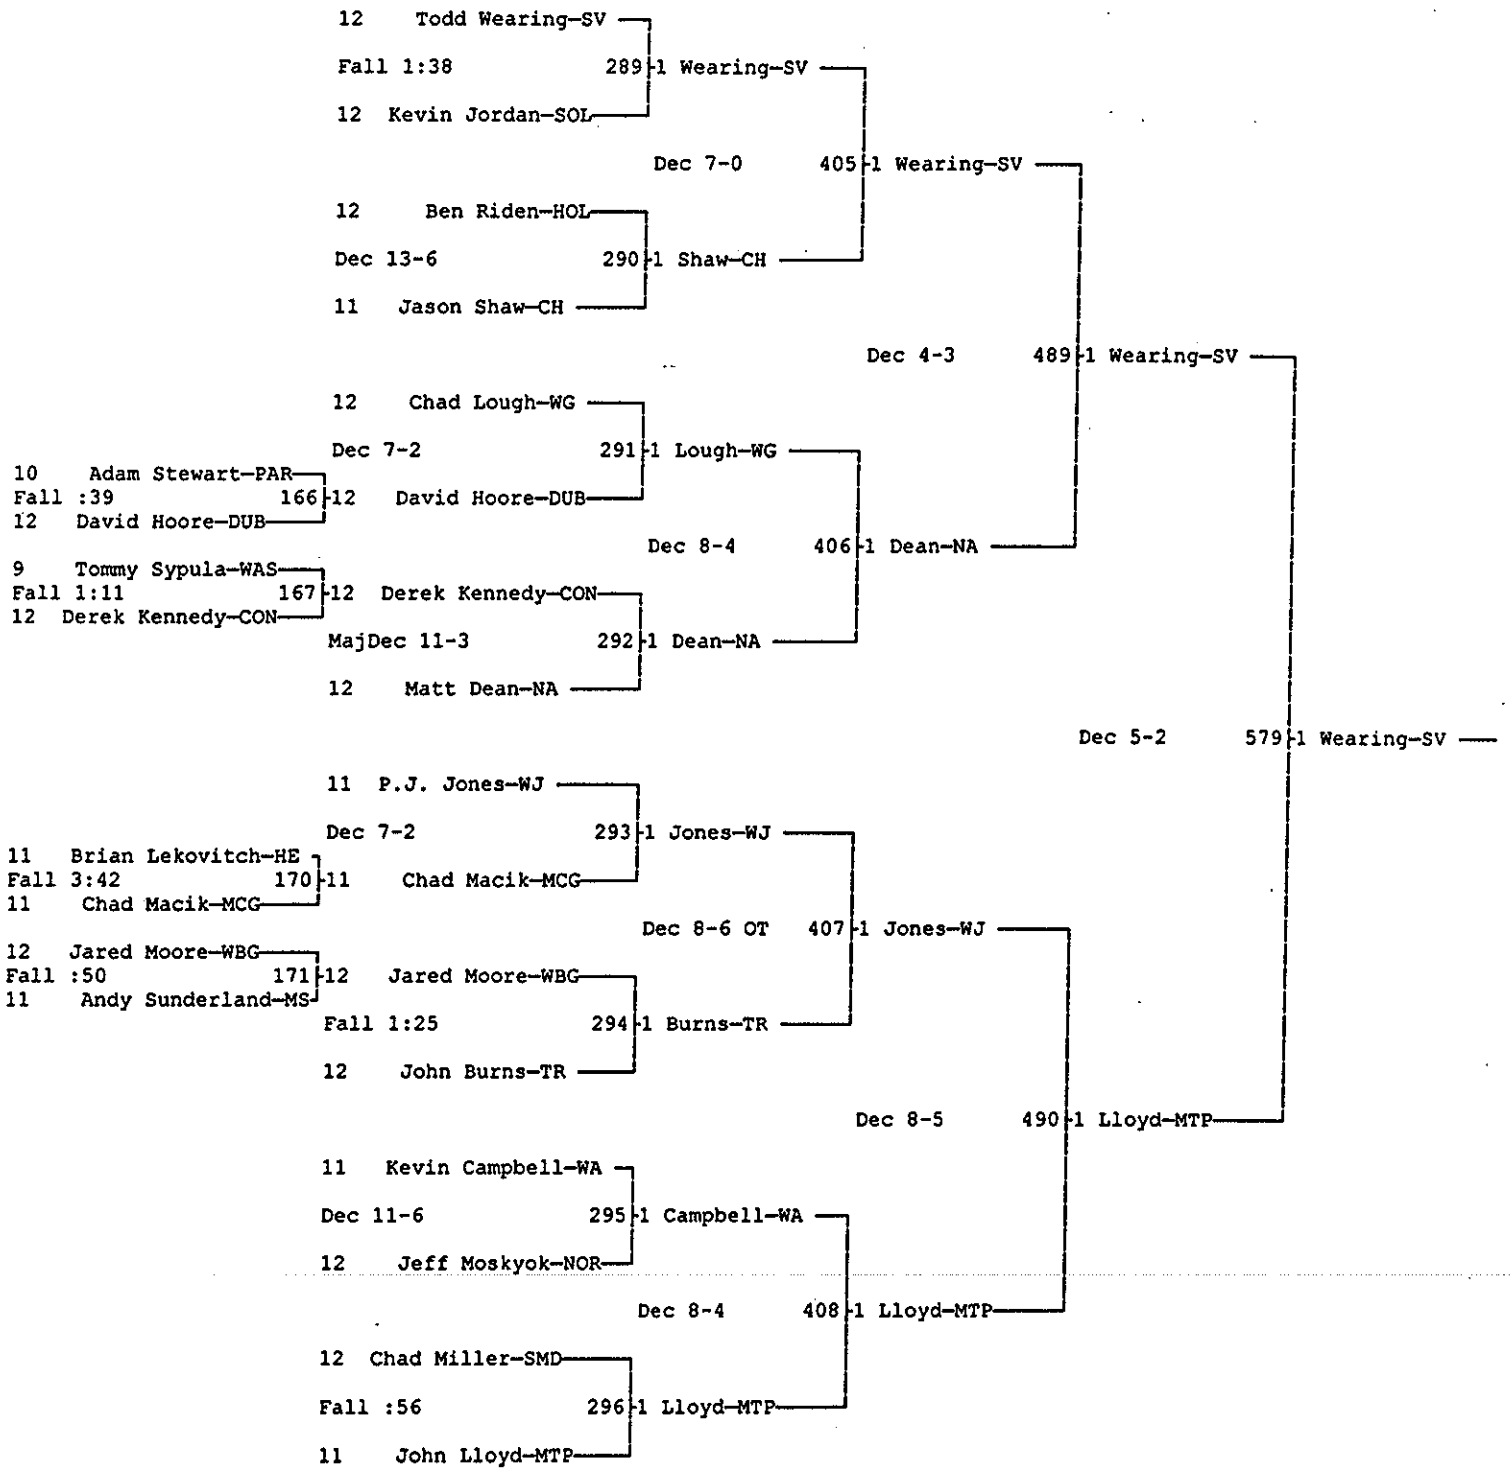

POWERADE CHRISTMAS TOURNAMENT

DECEMBER 29 & 30, 1998

Wt Class: 171