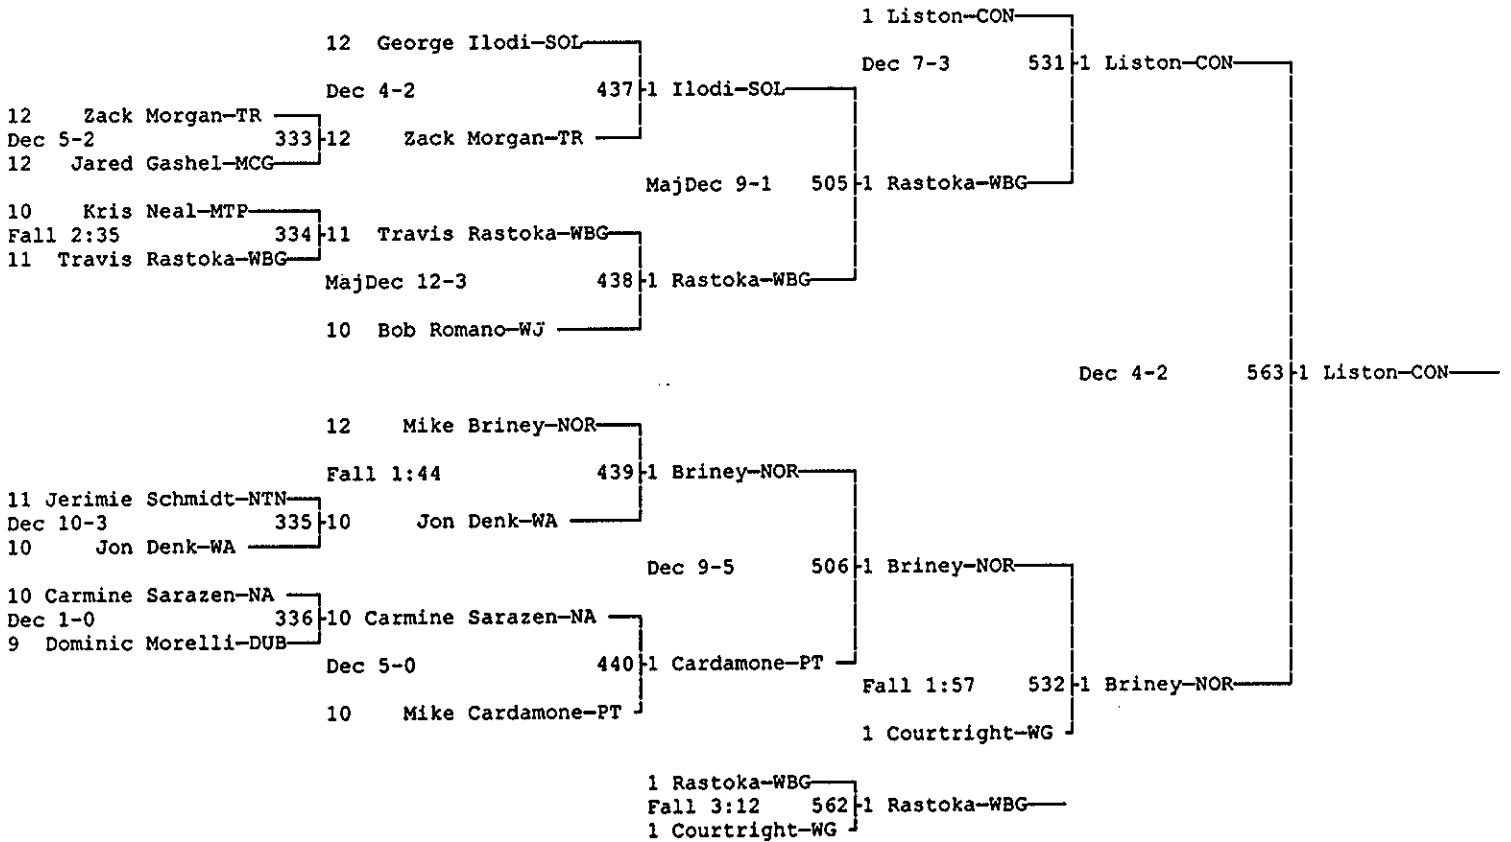

POWERADE CHRISTMAS TOURNAMENT
DECEMBER 29 & 30, 1998
Wt Class: 125

POWERADE CHRISTMAS TOURNAMENT

DECEMBER 29 & 30, 1998

Wt Class: 125

POWERADE CHRISTMAS TOURNAMENT
DECEMBER 29 & 30, 1998
Wt Class: 130

POWERADE CHRISTMAS TOURNAMENT

DECEMBER 29 & 30, 1998

Wt Class: 130

POWERADE CHRISTMAS TOURNAMENT
DECEMBER 29 & 30, 1998
Wt Class: 135

POWERADE CHRISTMAS TOURNAMENT

DECEMBER 29 & 30, 1998

Wt Class: 135

POWERADE CHRISTMAS TOURNAMENT
DECEMBER 29 & 30, 1998
Wt Class: 140

POWERADE CHRISTMAS TOURNAMENT

DECEMBER 29 & 30, 1998

Wt Class: 140

POWERADE CHRISTMAS TOURNAMENT
DECEMBER 29 & 30, 1998
Wt Class: 145

POWERADE CHRISTMAS TOURNAMENT
DECEMBER 29 & 30, 1998
Wt Class: 152

POWERADE CHRISTMAS TOURNAMENT

DECEMBER 29 & 30, 1998

Wt Class: 152

POWERADE CHRISTMAS TOURNAMENT

DECEMBER 29 & 30, 1998

Wt Class: 160

POWERADE CHRISTMAS TOURNAMENT

DECEMBER 29 & 30, 1998

Wt Class: 160