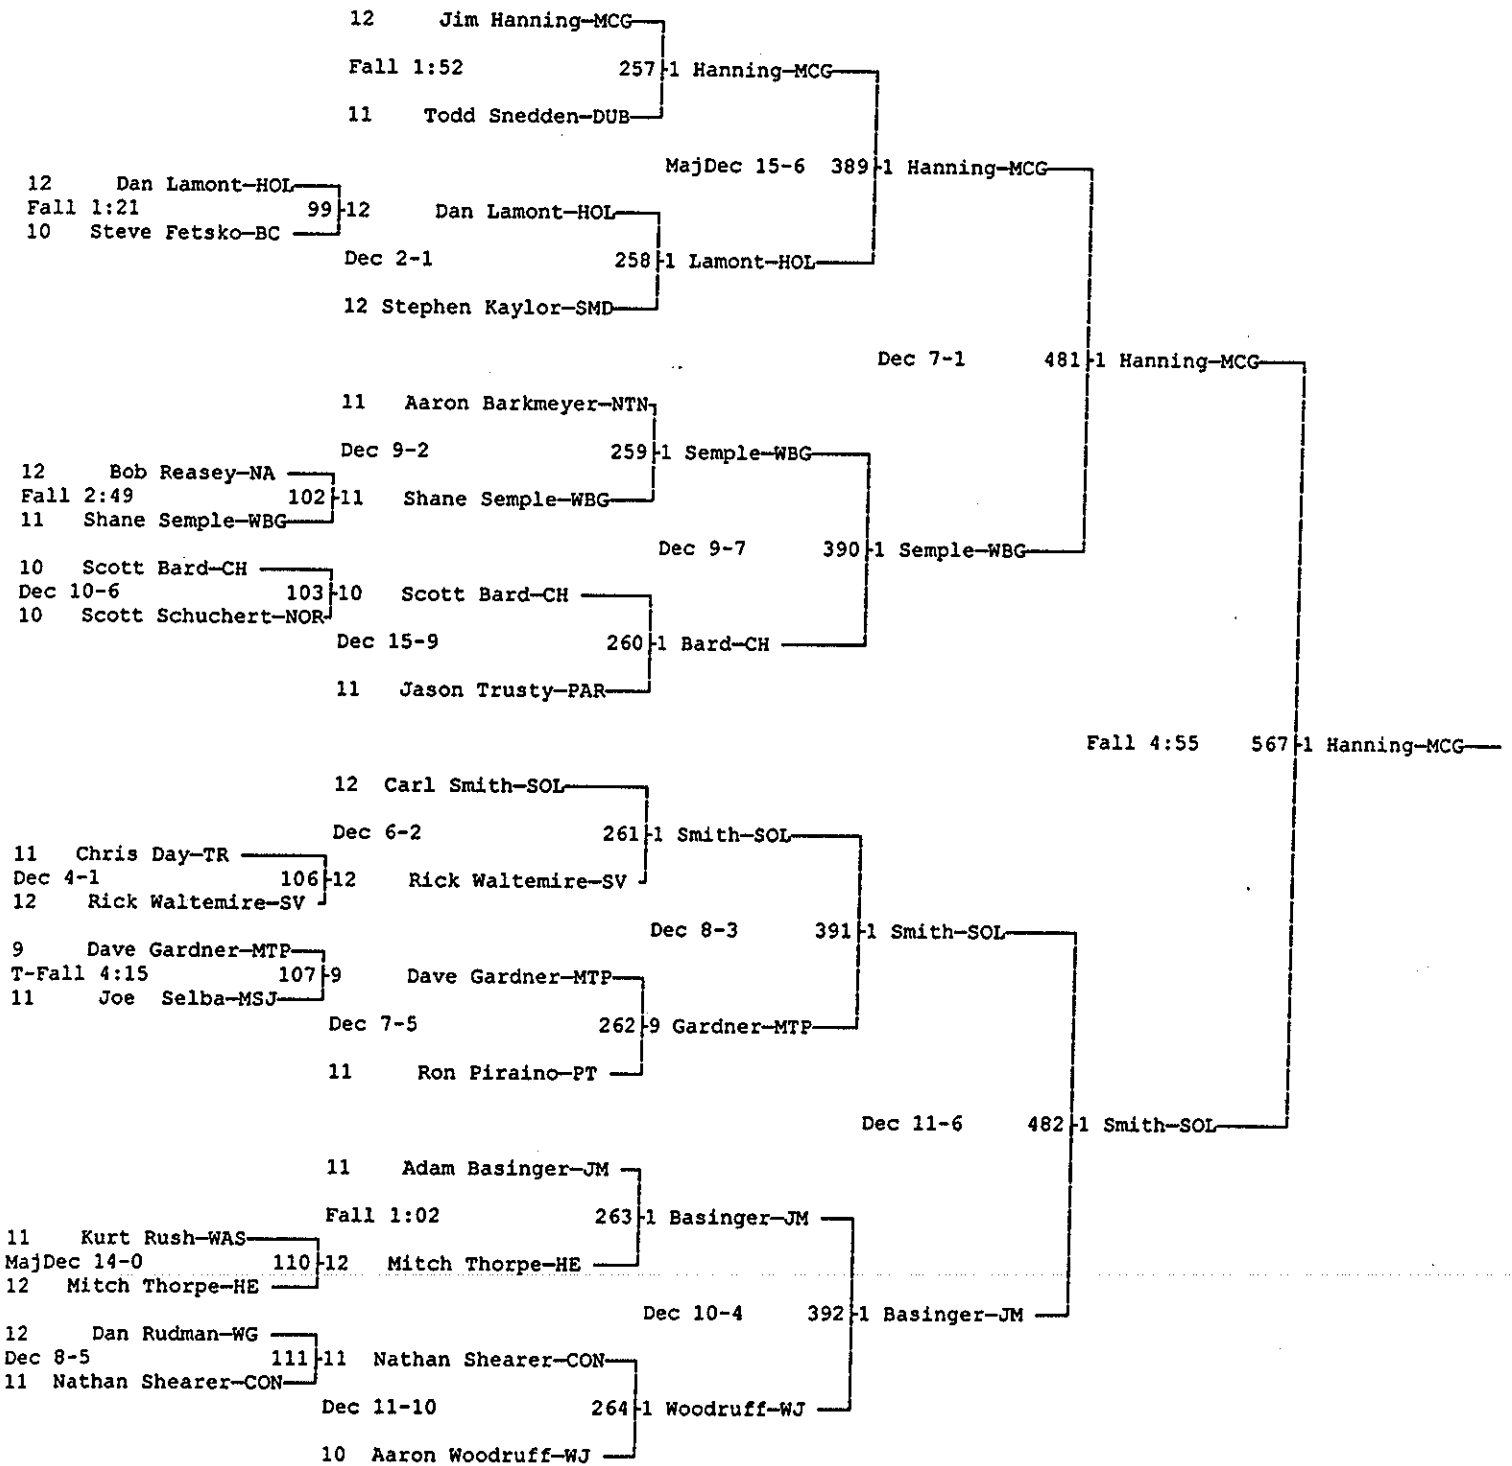

DECEMBER 29 & 30, 1998

Wt Class: 130

POWERADE CHRISTMAS TOURNAMENT
DECEMBER 29 & 30, 1998
Wt Class: 135

POWERADE CHRISTMAS TOURNAMENT

DECEMBER 29 & 30, 1998

Wt Class: 135

POWERADE CHRISTMAS TOURNAMENT
DECEMBER 29 & 30, 1998
Wt Class: 140