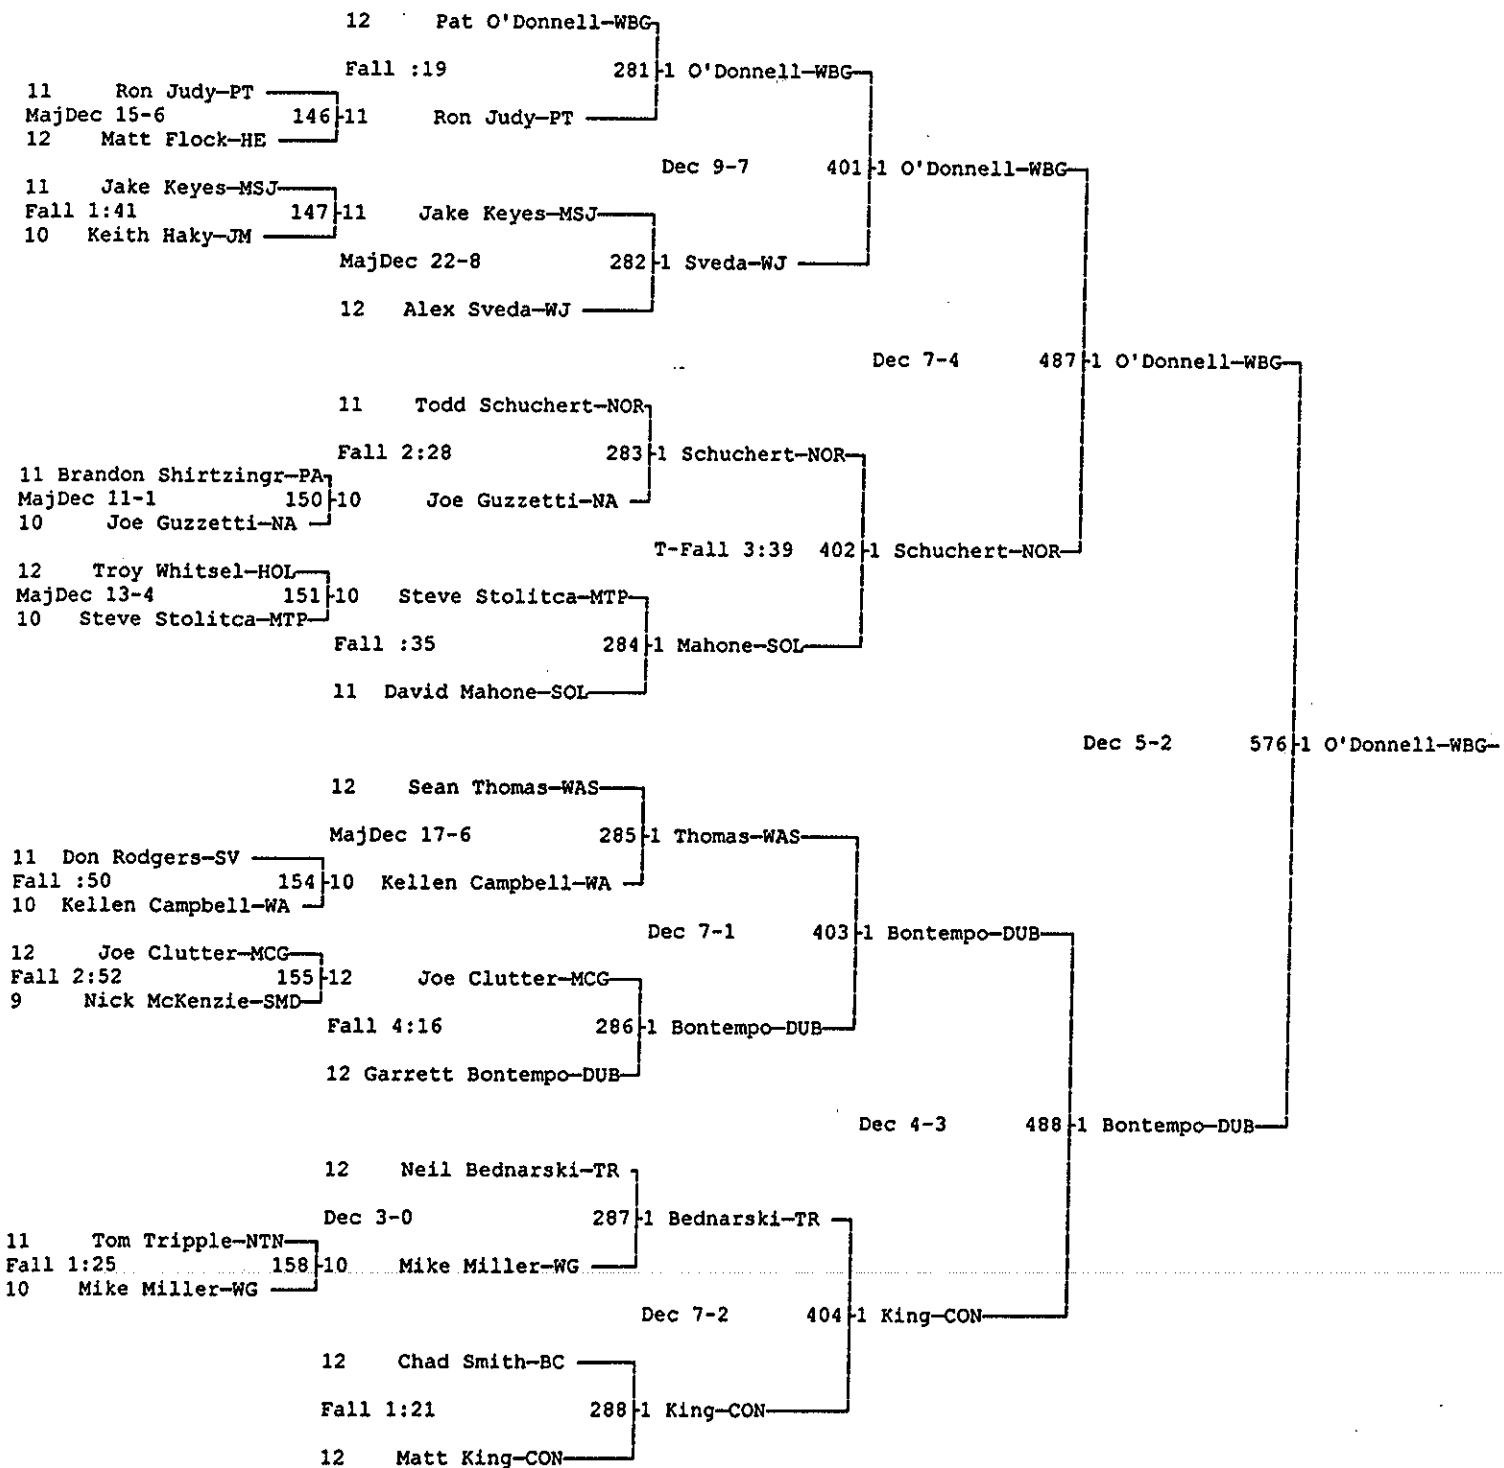

DECEMBER 29 & 30, 1998

Wt Class: 152

POWERADE CHRISTMAS TOURNAMENT

DECEMBER 29 & 30, 1998

Wt Class: 160

POWERADE CHRISTMAS TOURNAMENT

DECEMBER 29 & 30, 1998

Wt Class: 160