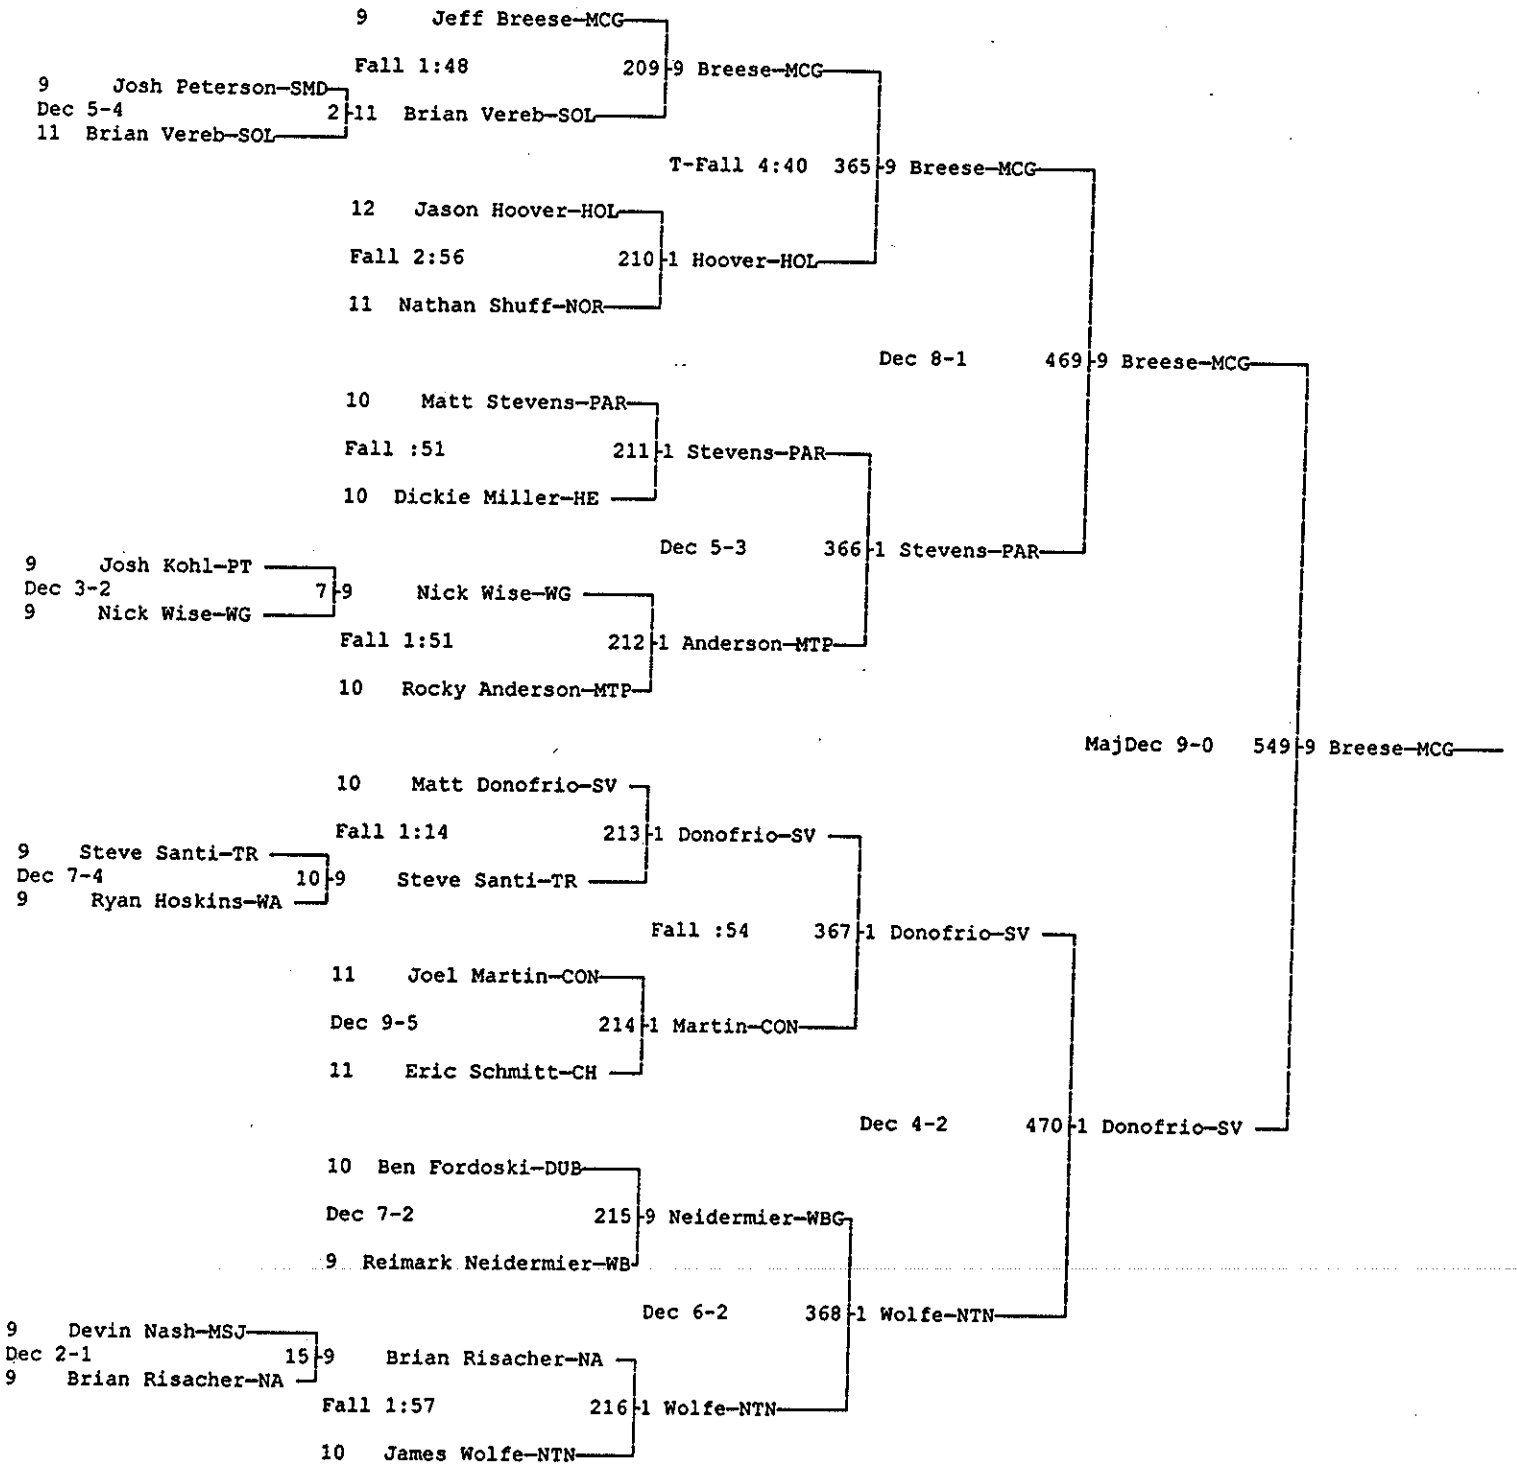

POWERADE CHRISTMAS TOURNAMENT

DECEMBER 29 & 30, 1998

Wt Class: 103

POWERADE CHRISTMAS TOURNAMENT

DECEMBER 29 & 30, 1998

Wt Class: 103

POWERADE CHRISTMAS TOURNAMENT

DECEMBER 29 & 30, 1998