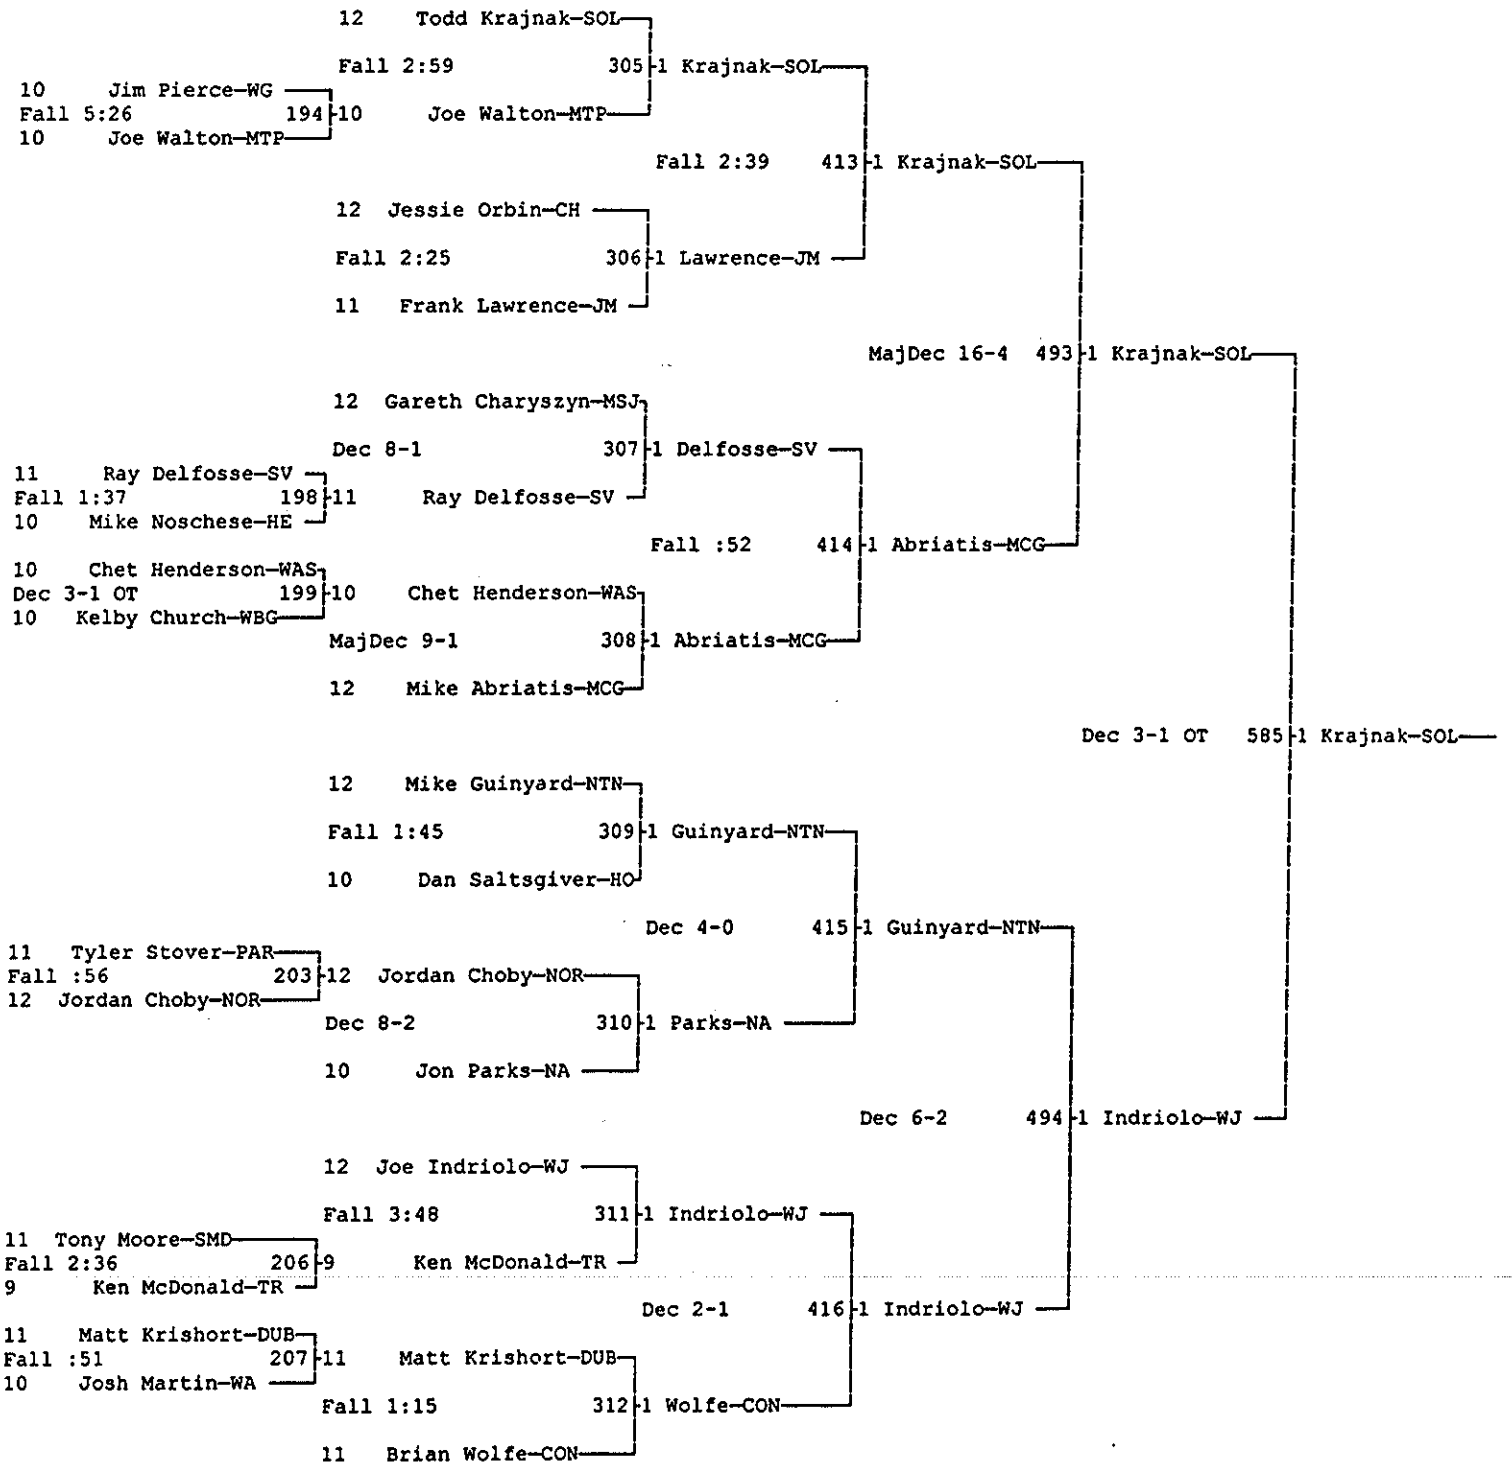

Wt Class: 189

POWERADE CHRISTMAS TOURNAMENT

DECEMBER 29 & 30, 1998

Wt Class: 189

POWERADE CHRISTMAS TOURNAMENT

DECEMBER 29 & 30, 1998

Wt Class: 275

POWERADE CHRISTMAS TOURNAMENT
DECEMBER 29 & 30, 1998
Wt Class: 275