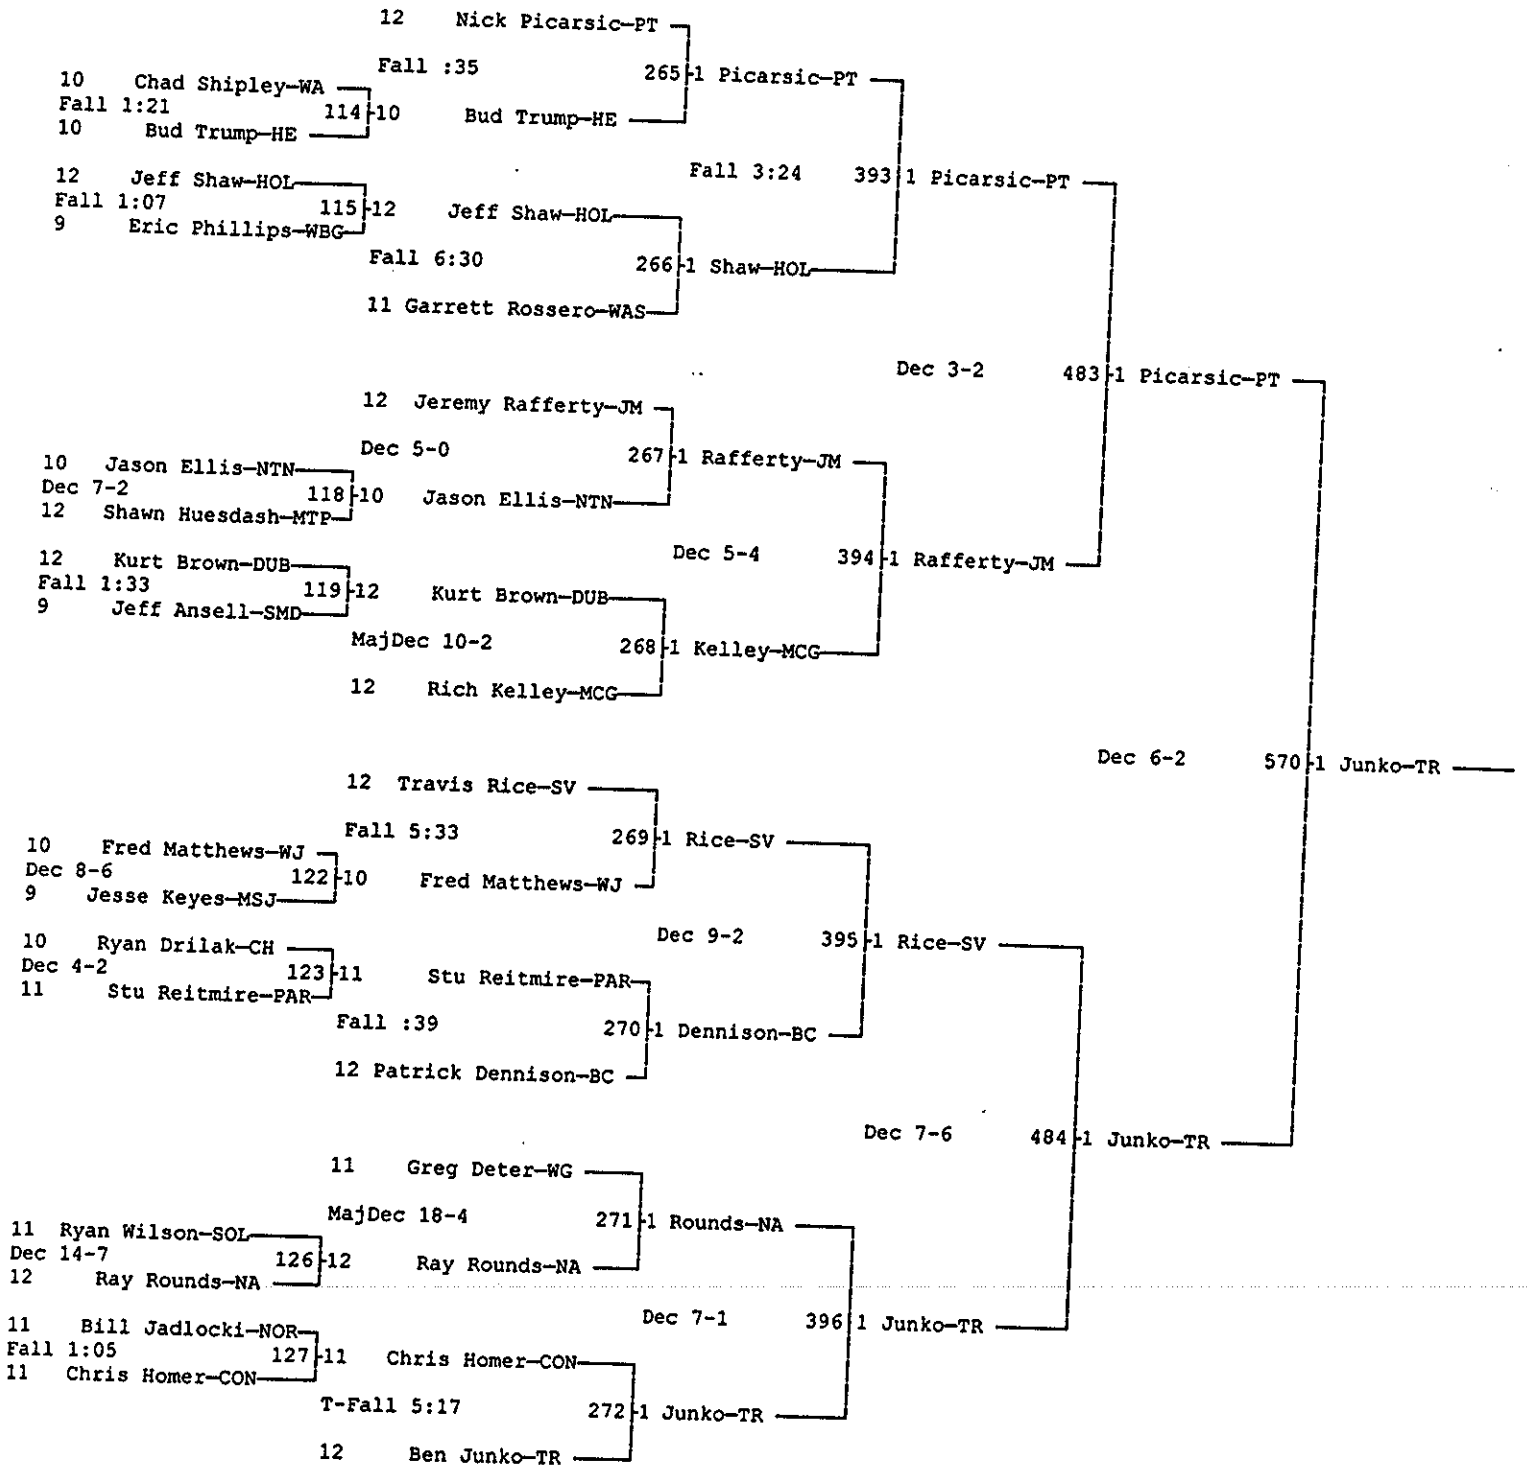

POWERADE CHRISTMAS TOURNAMENT
DECEMBER 29 & 30, 1998
Wt Class: 145