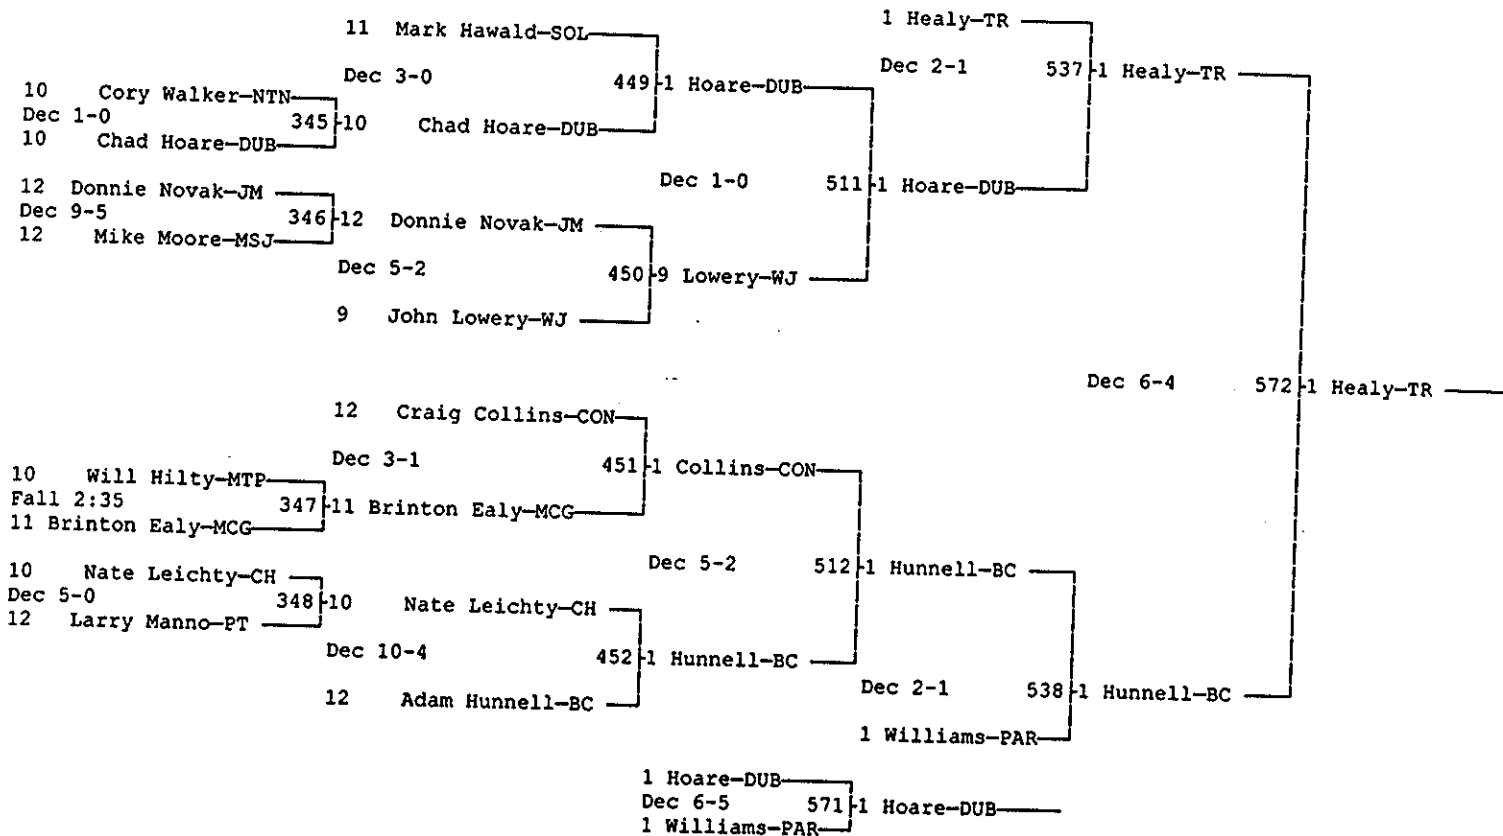

DECEMBER 29 & 30, 1998

Wt Class: 130

POWERADE CHRISTMAS TOURNAMENT
DECEMBER 29 & 30, 1998
Wt Class: 135

POWERADE CHRISTMAS TOURNAMENT

DECEMBER 29 & 30, 1998

Wt Class: 135

POWERADE CHRISTMAS TOURNAMENT
DECEMBER 29 & 30, 1998
Wt Class: 140

POWERADE CHRISTMAS TOURNAMENT

DECEMBER 29 & 30, 1998

Wt Class: 140

POWERADE CHRISTMAS TOURNAMENT
DECEMBER 29 & 30, 1998
Wt Class: 145

POWERADE CHRISTMAS TOURNAMENT
DECEMBER 29 & 30, 1998
Wt Class: 152

POWERADE CHRISTMAS TOURNAMENT

DECEMBER 29 & 30, 1998

Wt Class: 152

POWERADE CHRISTMAS TOURNAMENT

DECEMBER 29 & 30, 1998

Wt Class: 160

POWERADE CHRISTMAS TOURNAMENT

DECEMBER 29 & 30, 1998

Wt Class: 160