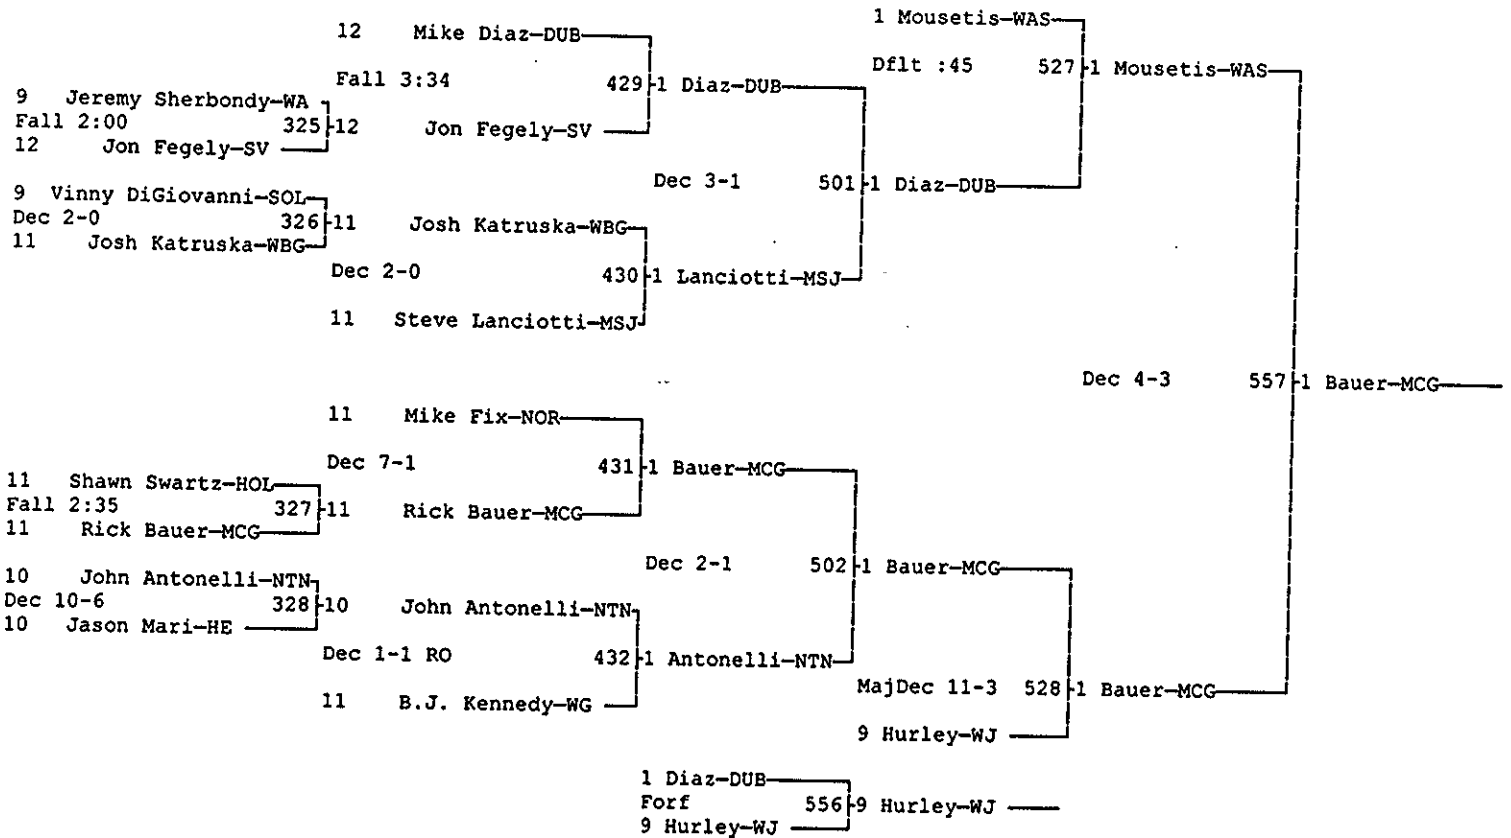

POWERADE CHRISTMAS TOURNAMENT

DECEMBER 29 & 30, 1998

Wt Class: 103

POWERADE CHRISTMAS TOURNAMENT

DECEMBER 29 & 30, 1998

Wt Class: 103

POWERADE CHRISTMAS TOURNAMENT

DECEMBER 29 & 30, 1998

Wt Class: 112

POWERADE CHRISTMAS TOURNAMENT

DECEMBER 29 & 30, 1998

Wt Class: 112

POWERADE CHRISTMAS TOURNAMENT
DECEMBER 29 & 30, 1998
Wt Class: 119

POWERADE CHRISTMAS TOURNAMENT

DECEMBER 29 & 30, 1998

Wt Class: 119

POWERADE CHRISTMAS TOURNAMENT
DECEMBER 29 & 30, 1998
Wt Class: 125

POWERADE CHRISTMAS TOURNAMENT

DECEMBER 29 & 30, 1998

Wt Class: 125

POWERADE CHRISTMAS TOURNAMENT
DECEMBER 29 & 30, 1998
Wt Class: 130

POWERADE CHRISTMAS TOURNAMENT