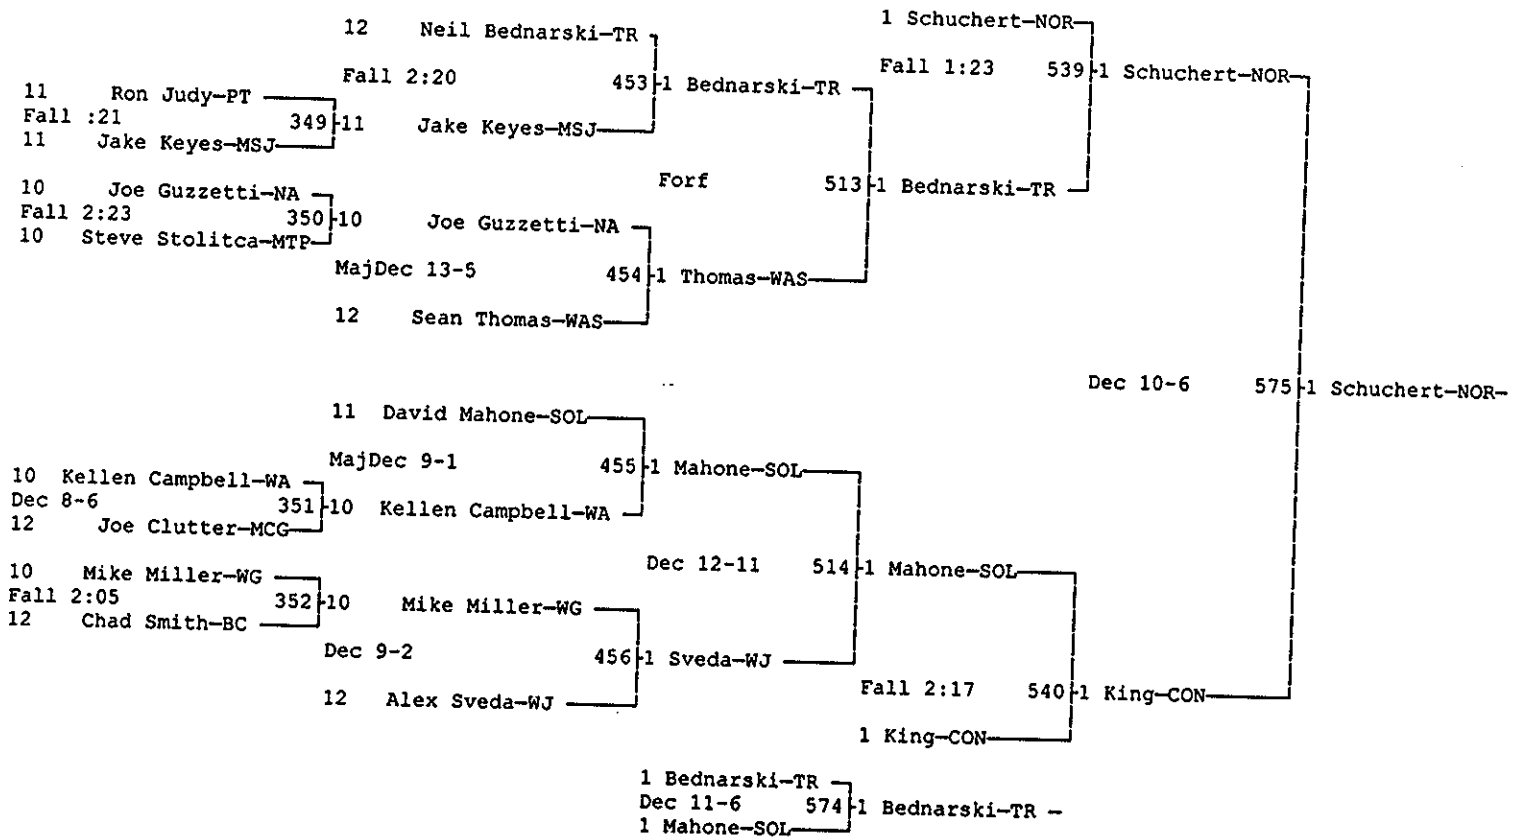

POWERADE CHRISTMAS TOURNAMENT

DECEMBER 29 & 30, 1998

Wt Class: 140

POWERADE CHRISTMAS TOURNAMENT
DECEMBER 29 & 30, 1998
Wt Class: 145

POWERADE CHRISTMAS TOURNAMENT
DECEMBER 29 & 30, 1998
Wt Class: 152

POWERADE CHRISTMAS TOURNAMENT

DECEMBER 29 & 30, 1998

Wt Class: 152

POWERADE CHRISTMAS TOURNAMENT

DECEMBER 29 & 30, 1998

Wt Class: 160

POWERADE CHRISTMAS TOURNAMENT

DECEMBER 29 & 30, 1998

Wt Class: 160

POWERADE CHRISTMAS TOURNAMENT

DECEMBER 29 & 30, 1998

Wt Class: 171

POWERADE CHRISTMAS TOURNAMENT

DECEMBER 29 & 30, 1998

Wt Class: 171

POWERADE CHRISTMAS TOURNAMENT

DECEMBER 29 & 30, 1998