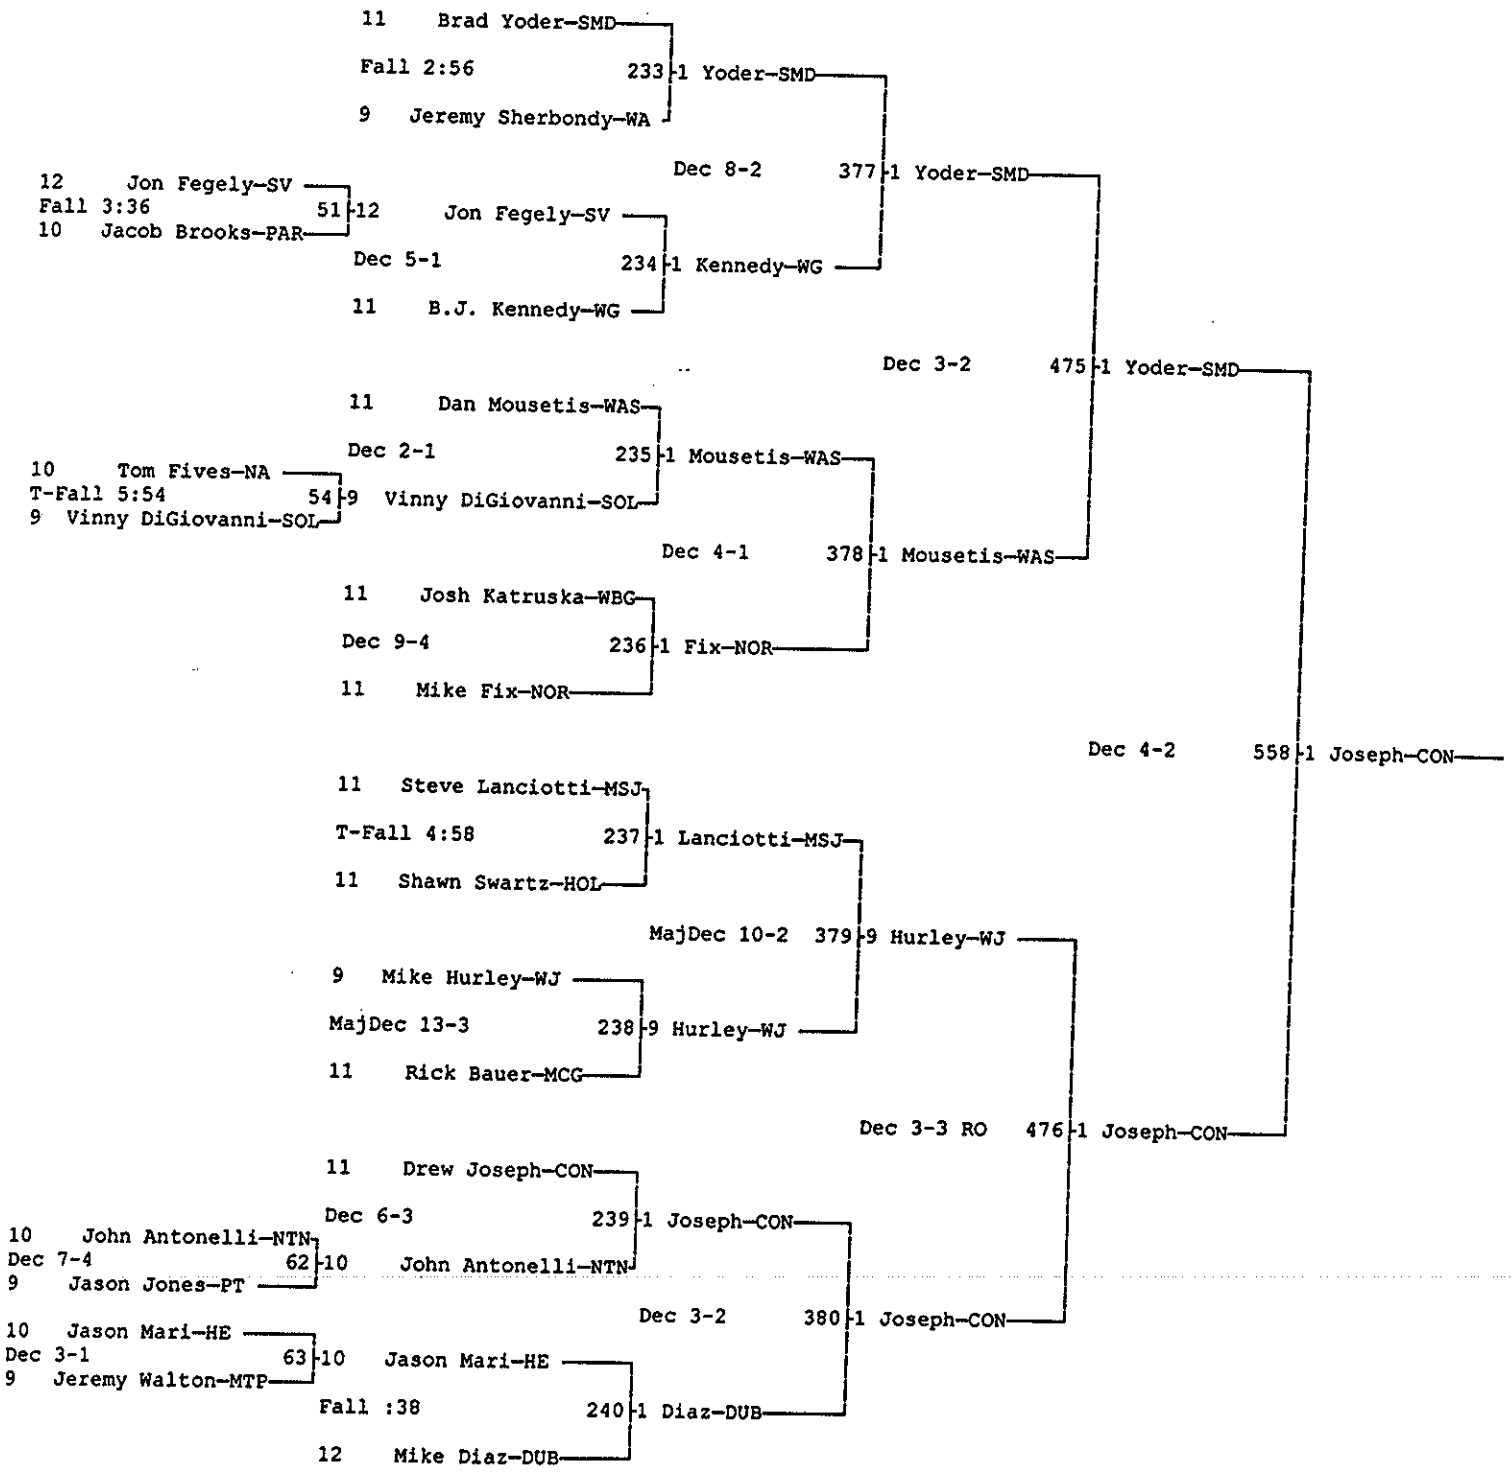

POWERADE CHRISTMAS TOURNAMENT
DECEMBER 29 & 30, 1998
Wt Class: 125