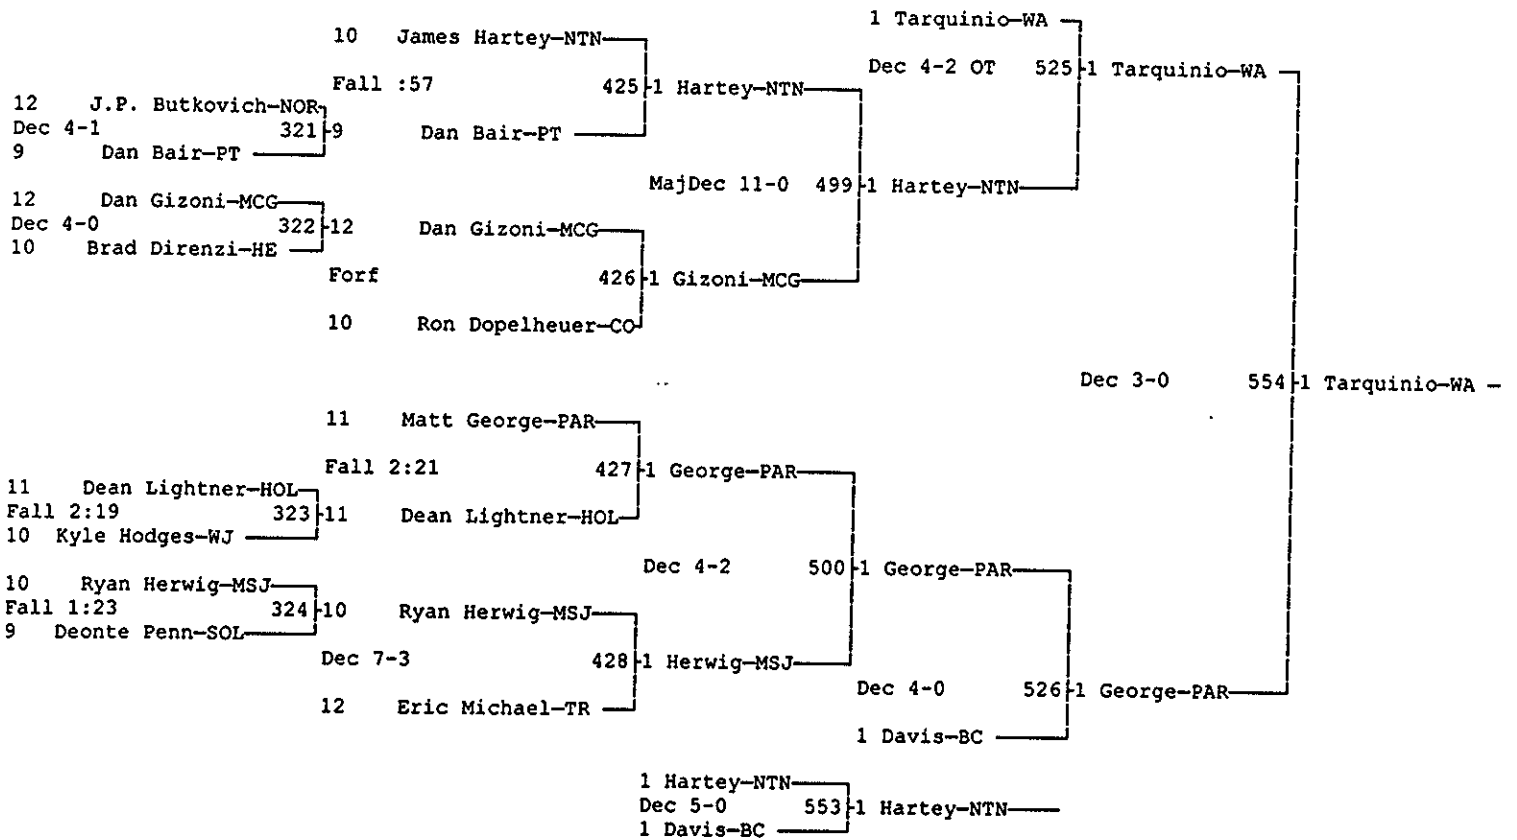

POWERADE CHRISTMAS TOURNAMENT

DECEMBER 29 & 30, 1998

Wt Class: 103

POWERADE CHRISTMAS TOURNAMENT

DECEMBER 29 & 30, 1998

Wt Class: 103

POWERADE CHRISTMAS TOURNAMENT

DECEMBER 29 & 30, 1998

Wt Class: 112

POWERADE CHRISTMAS TOURNAMENT

DECEMBER 29 & 30, 1998

Wt Class: 112

POWERADE CHRISTMAS TOURNAMENT
DECEMBER 29 & 30, 1998
Wt Class: 119

POWERADE CHRISTMAS TOURNAMENT

DECEMBER 29 & 30, 1998

Wt Class: 119

POWERADE CHRISTMAS TOURNAMENT
DECEMBER 29 & 30, 1998
Wt Class: 125

POWERADE CHRISTMAS TOURNAMENT

DECEMBER 29 & 30, 1998

Wt Class: 125

POWERADE CHRISTMAS TOURNAMENT
DECEMBER 29 & 30, 1998
Wt Class: 130

POWERADE CHRISTMAS TOURNAMENT