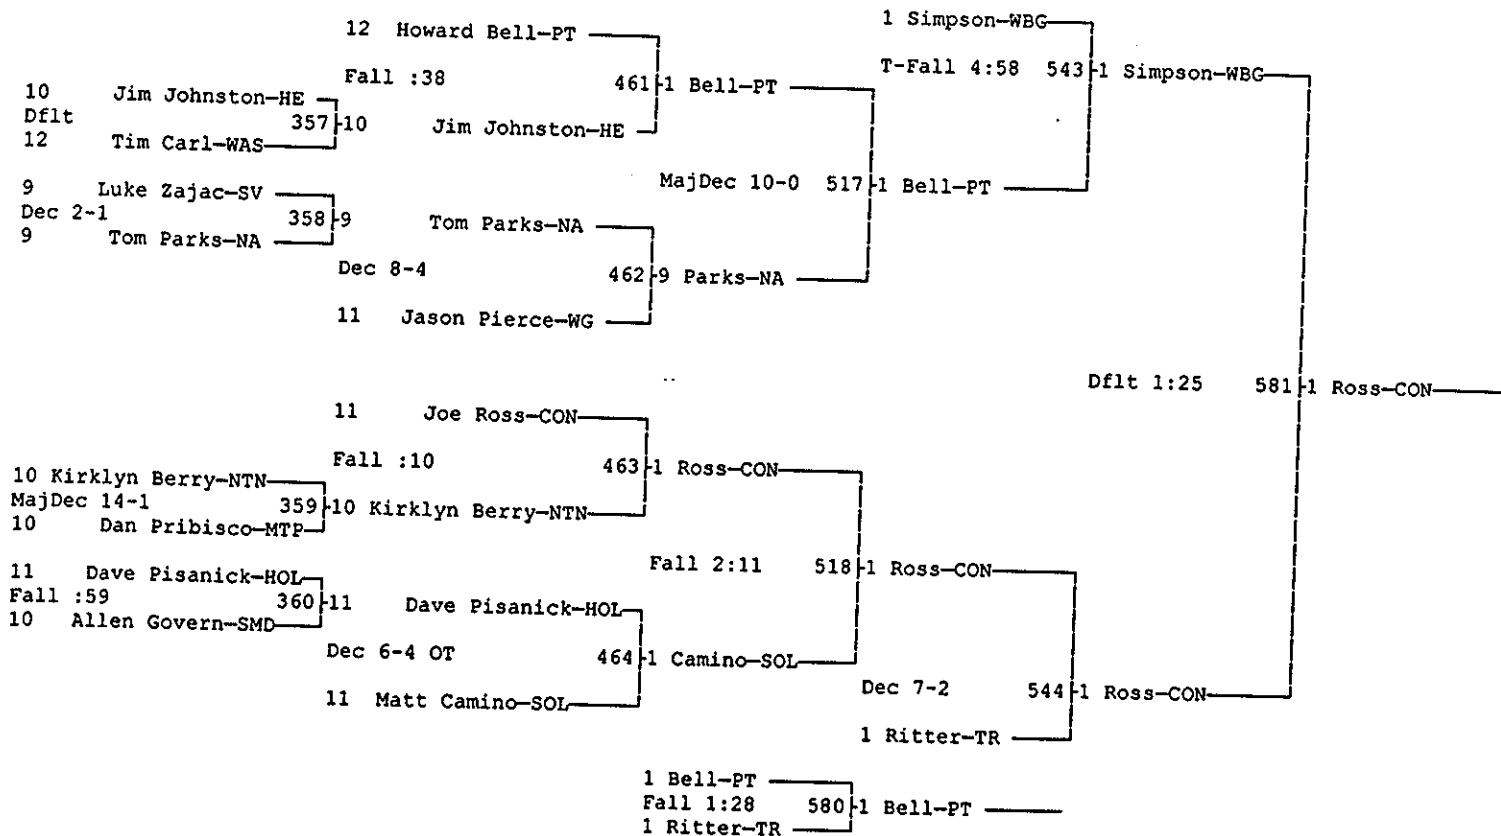

POWERADE CHRISTMAS TOURNAMENT

DECEMBER 29 & 30, 1998

Wt Class: 140

POWERADE CHRISTMAS TOURNAMENT
DECEMBER 29 & 30, 1998
Wt Class: 145

POWERADE CHRISTMAS TOURNAMENT
DECEMBER 29 & 30, 1998
Wt Class: 152

POWERADE CHRISTMAS TOURNAMENT

DECEMBER 29 & 30, 1998

Wt Class: 152

POWERADE CHRISTMAS TOURNAMENT

DECEMBER 29 & 30, 1998

Wt Class: 160

POWERADE CHRISTMAS TOURNAMENT

DECEMBER 29 & 30, 1998

Wt Class: 160

POWERADE CHRISTMAS TOURNAMENT

DECEMBER 29 & 30, 1998

Wt Class: 171

POWERADE CHRISTMAS TOURNAMENT

DECEMBER 29 & 30, 1998

Wt Class: 171

POWERADE CHRISTMAS TOURNAMENT

DECEMBER 29 & 30, 1998

Wt Class: 189

POWERADE CHRISTMAS TOURNAMENT

DECEMBER 29 & 30, 1998

Wt Class: 189

POWERADE CHRISTMAS TOURNAMENT

DECEMBER 29 & 30, 1998

Wt Class: 275

POWERADE CHRISTMAS TOURNAMENT
DECEMBER 29 & 30, 1998
Wt Class: 275