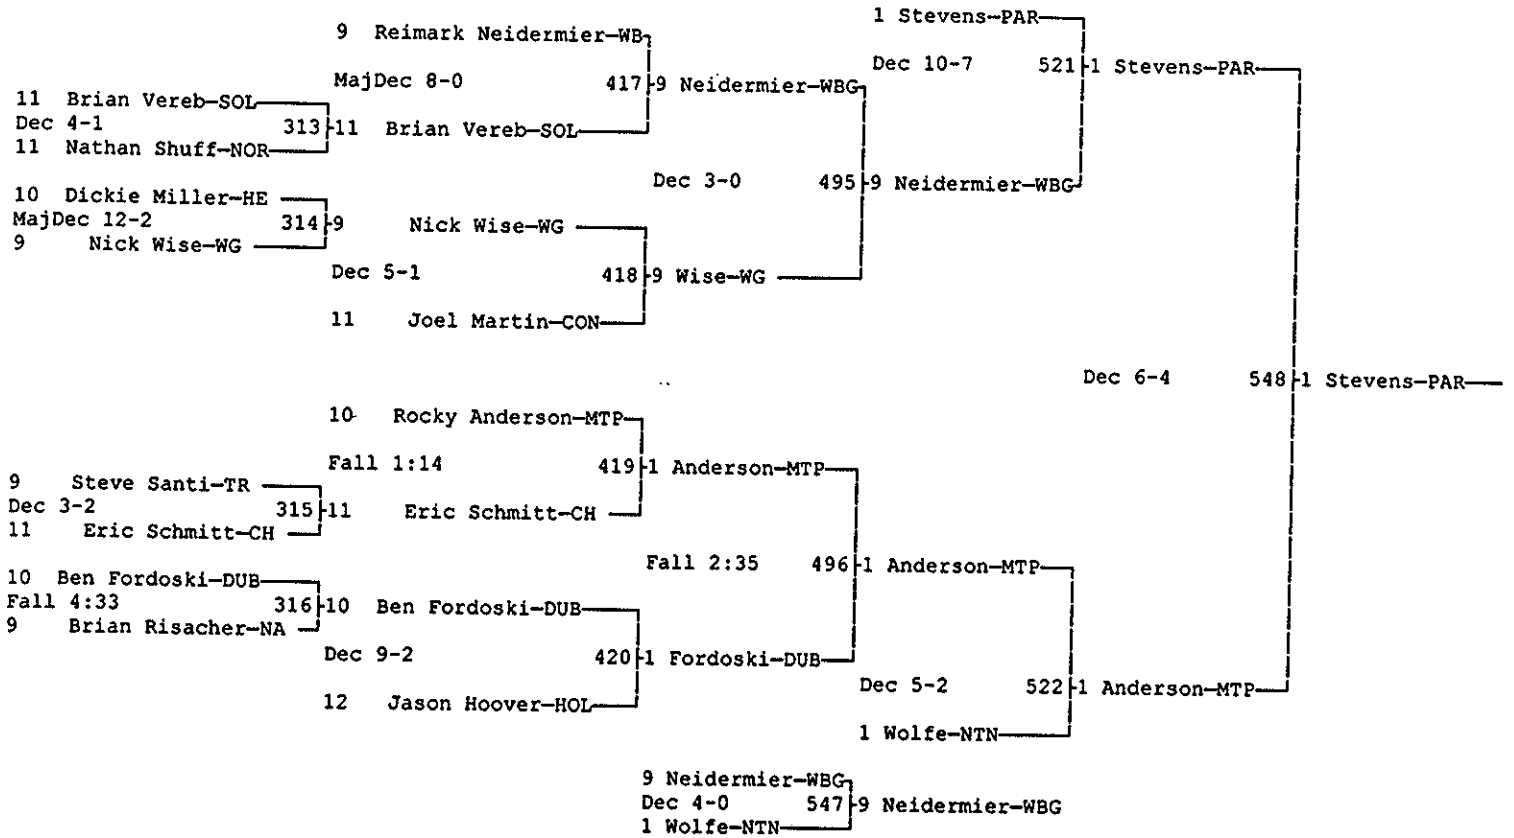

POWERADE CHRISTMAS TOURNAMENT

DECEMBER 29 & 30, 1998

Wt Class: 103

POWERADE CHRISTMAS TOURNAMENT

DECEMBER 29 & 30, 1998

Wt Class: 103

POWERADE CHRISTMAS TOURNAMENT

DECEMBER 29 & 30, 1998

Wt Class: 112

POWERADE CHRISTMAS TOURNAMENT

DECEMBER 29 & 30, 1998

Wt Class: 112

POWERADE CHRISTMAS TOURNAMENT
DECEMBER 29 & 30, 1998
Wt Class: 119

POWERADE CHRISTMAS TOURNAMENT

DECEMBER 29 & 30, 1998

Wt Class: 119

POWERADE CHRISTMAS TOURNAMENT
DECEMBER 29 & 30, 1998
Wt Class: 125

POWERADE CHRISTMAS TOURNAMENT

DECEMBER 29 & 30, 1998

Wt Class: 125

POWERADE CHRISTMAS TOURNAMENT
DECEMBER 29 & 30, 1998
Wt Class: 130

POWERADE CHRISTMAS TOURNAMENT