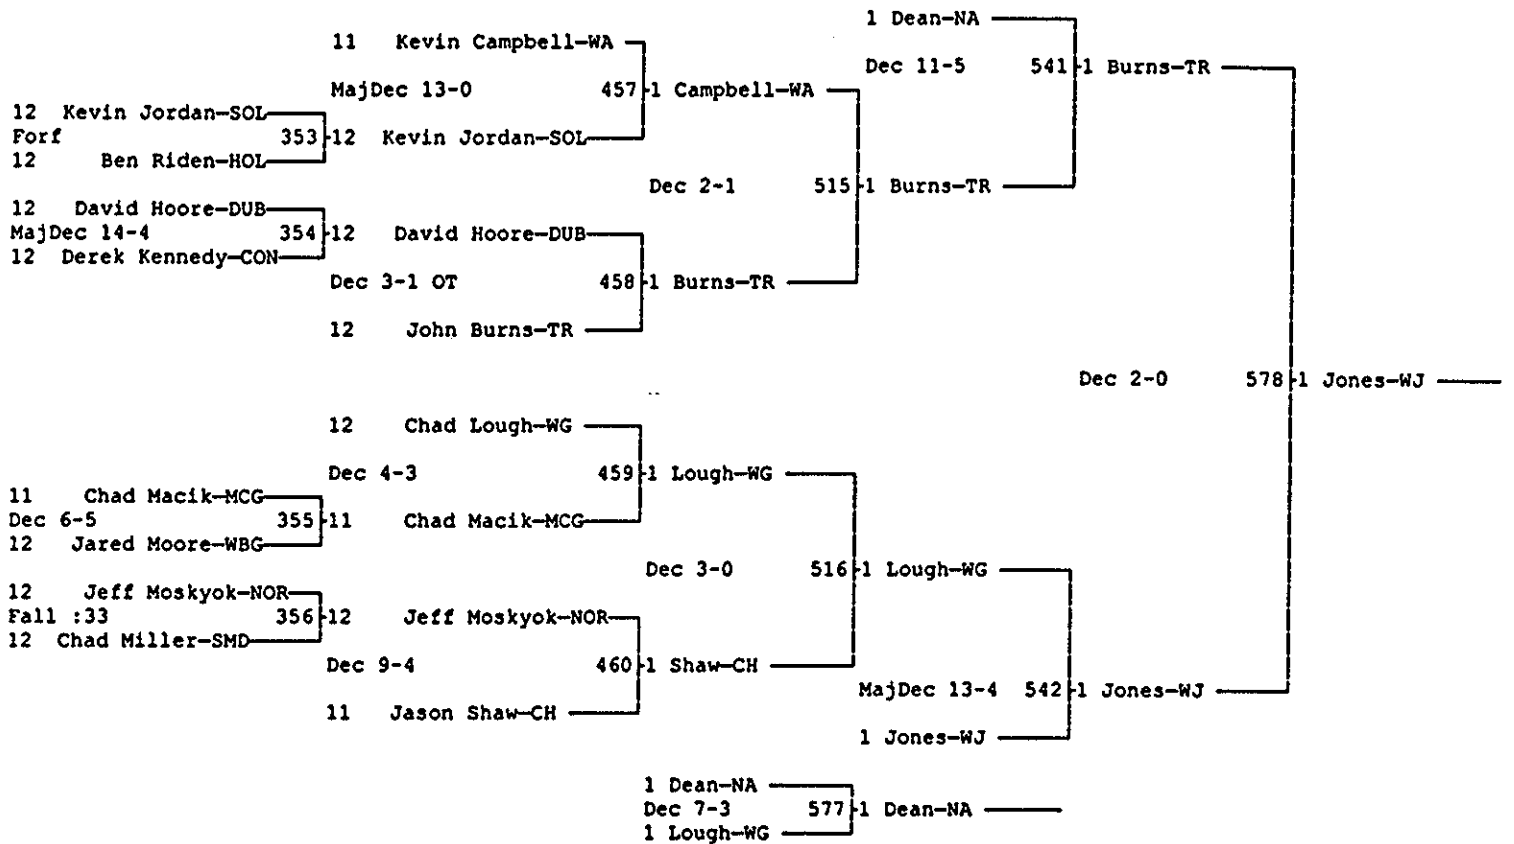

POWERADE CHRISTMAS TOURNAMENT

DECEMBER 29 & 30, 1998

Wt Class: 140

POWERADE CHRISTMAS TOURNAMENT
DECEMBER 29 & 30, 1998
Wt Class: 145

POWERADE CHRISTMAS TOURNAMENT
DECEMBER 29 & 30, 1998
Wt Class: 152

POWERADE CHRISTMAS TOURNAMENT

DECEMBER 29 & 30, 1998

Wt Class: 152

POWERADE CHRISTMAS TOURNAMENT

DECEMBER 29 & 30, 1998

Wt Class: 160

POWERADE CHRISTMAS TOURNAMENT

DECEMBER 29 & 30, 1998

Wt Class: 160

POWERADE CHRISTMAS TOURNAMENT

DECEMBER 29 & 30, 1998

Wt Class: 171

POWERADE CHRISTMAS TOURNAMENT

DECEMBER 29 & 30, 1998

Wt Class: 171

POWERADE CHRISTMAS TOURNAMENT

DECEMBER 29 & 30, 1998

Wt Class: 189

POWERADE CHRISTMAS TOURNAMENT

DECEMBER 29 & 30, 1998

Wt Class: 189

POWERADE CHRISTMAS TOURNAMENT

DECEMBER 29 & 30, 1998

Wt Class: 275

POWERADE CHRISTMAS TOURNAMENT
DECEMBER 29 & 30, 1998
Wt Class: 275