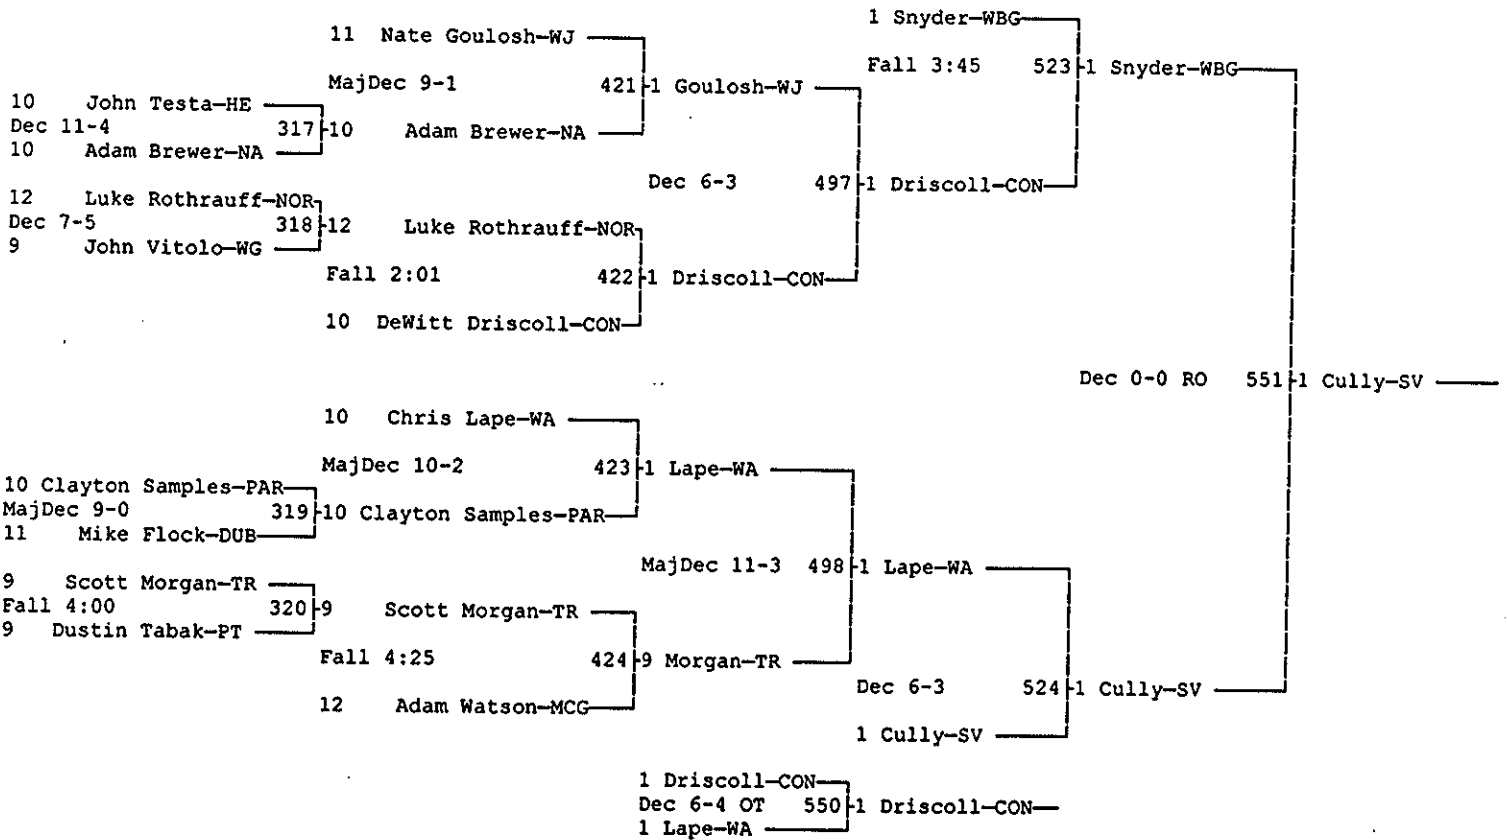

POWERADE CHRISTMAS TOURNAMENT

DECEMBER 29 & 30, 1998

Wt Class: 103

POWERADE CHRISTMAS TOURNAMENT

DECEMBER 29 & 30, 1998

Wt Class: 103

POWERADE CHRISTMAS TOURNAMENT

DECEMBER 29 & 30, 1998

Wt Class: 112

POWERADE CHRISTMAS TOURNAMENT

DECEMBER 29 & 30, 1998

Wt Class: 112

POWERADE CHRISTMAS TOURNAMENT
DECEMBER 29 & 30, 1998
Wt Class: 119

POWERADE CHRISTMAS TOURNAMENT

DECEMBER 29 & 30, 1998

Wt Class: 119

POWERADE CHRISTMAS TOURNAMENT
DECEMBER 29 & 30, 1998
Wt Class: 125

POWERADE CHRISTMAS TOURNAMENT

DECEMBER 29 & 30, 1998

Wt Class: 125

POWERADE CHRISTMAS TOURNAMENT
DECEMBER 29 & 30, 1998
Wt Class: 130

POWERADE CHRISTMAS TOURNAMENT