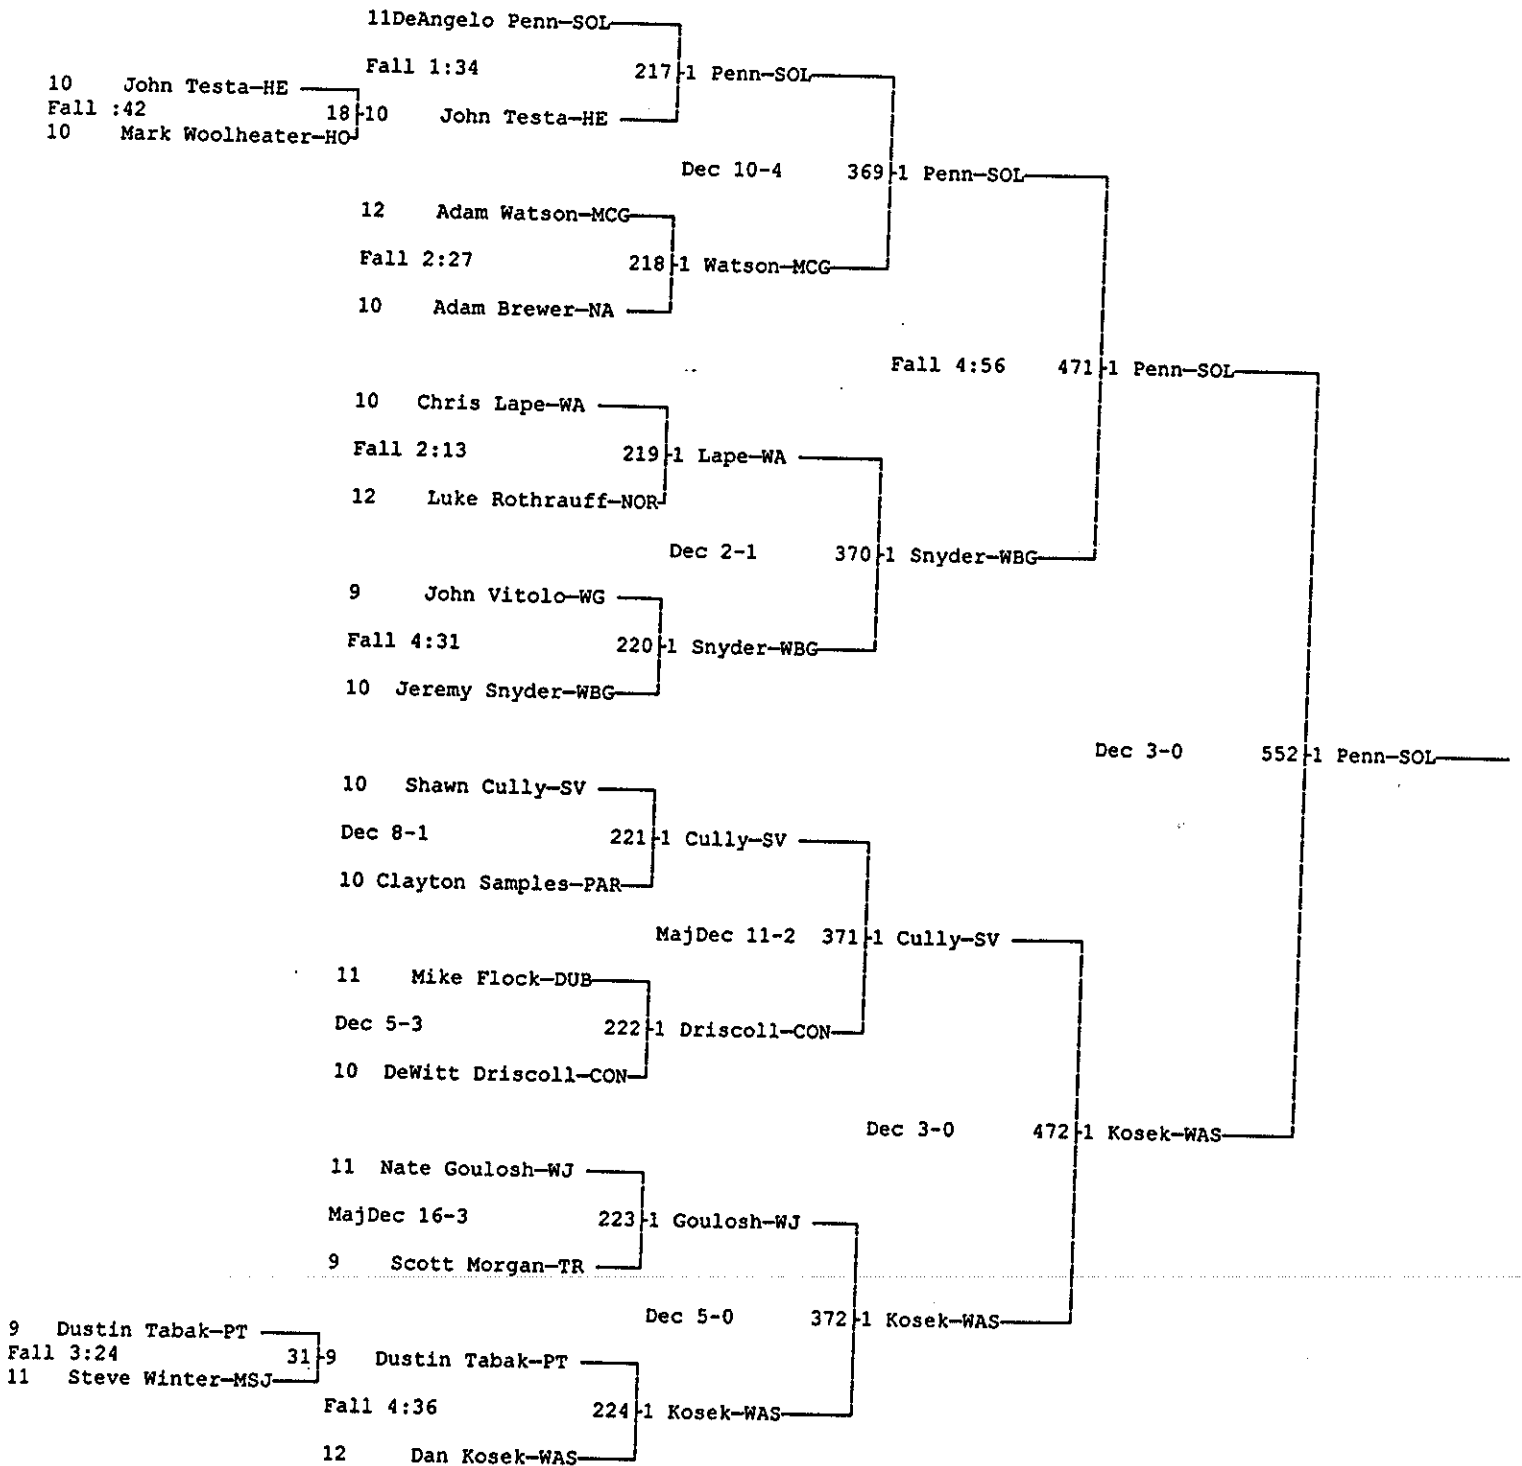

POWERADE CHRISTMAS TOURNAMENT

DECEMBER 29 & 30, 1998

Wt Class: 112