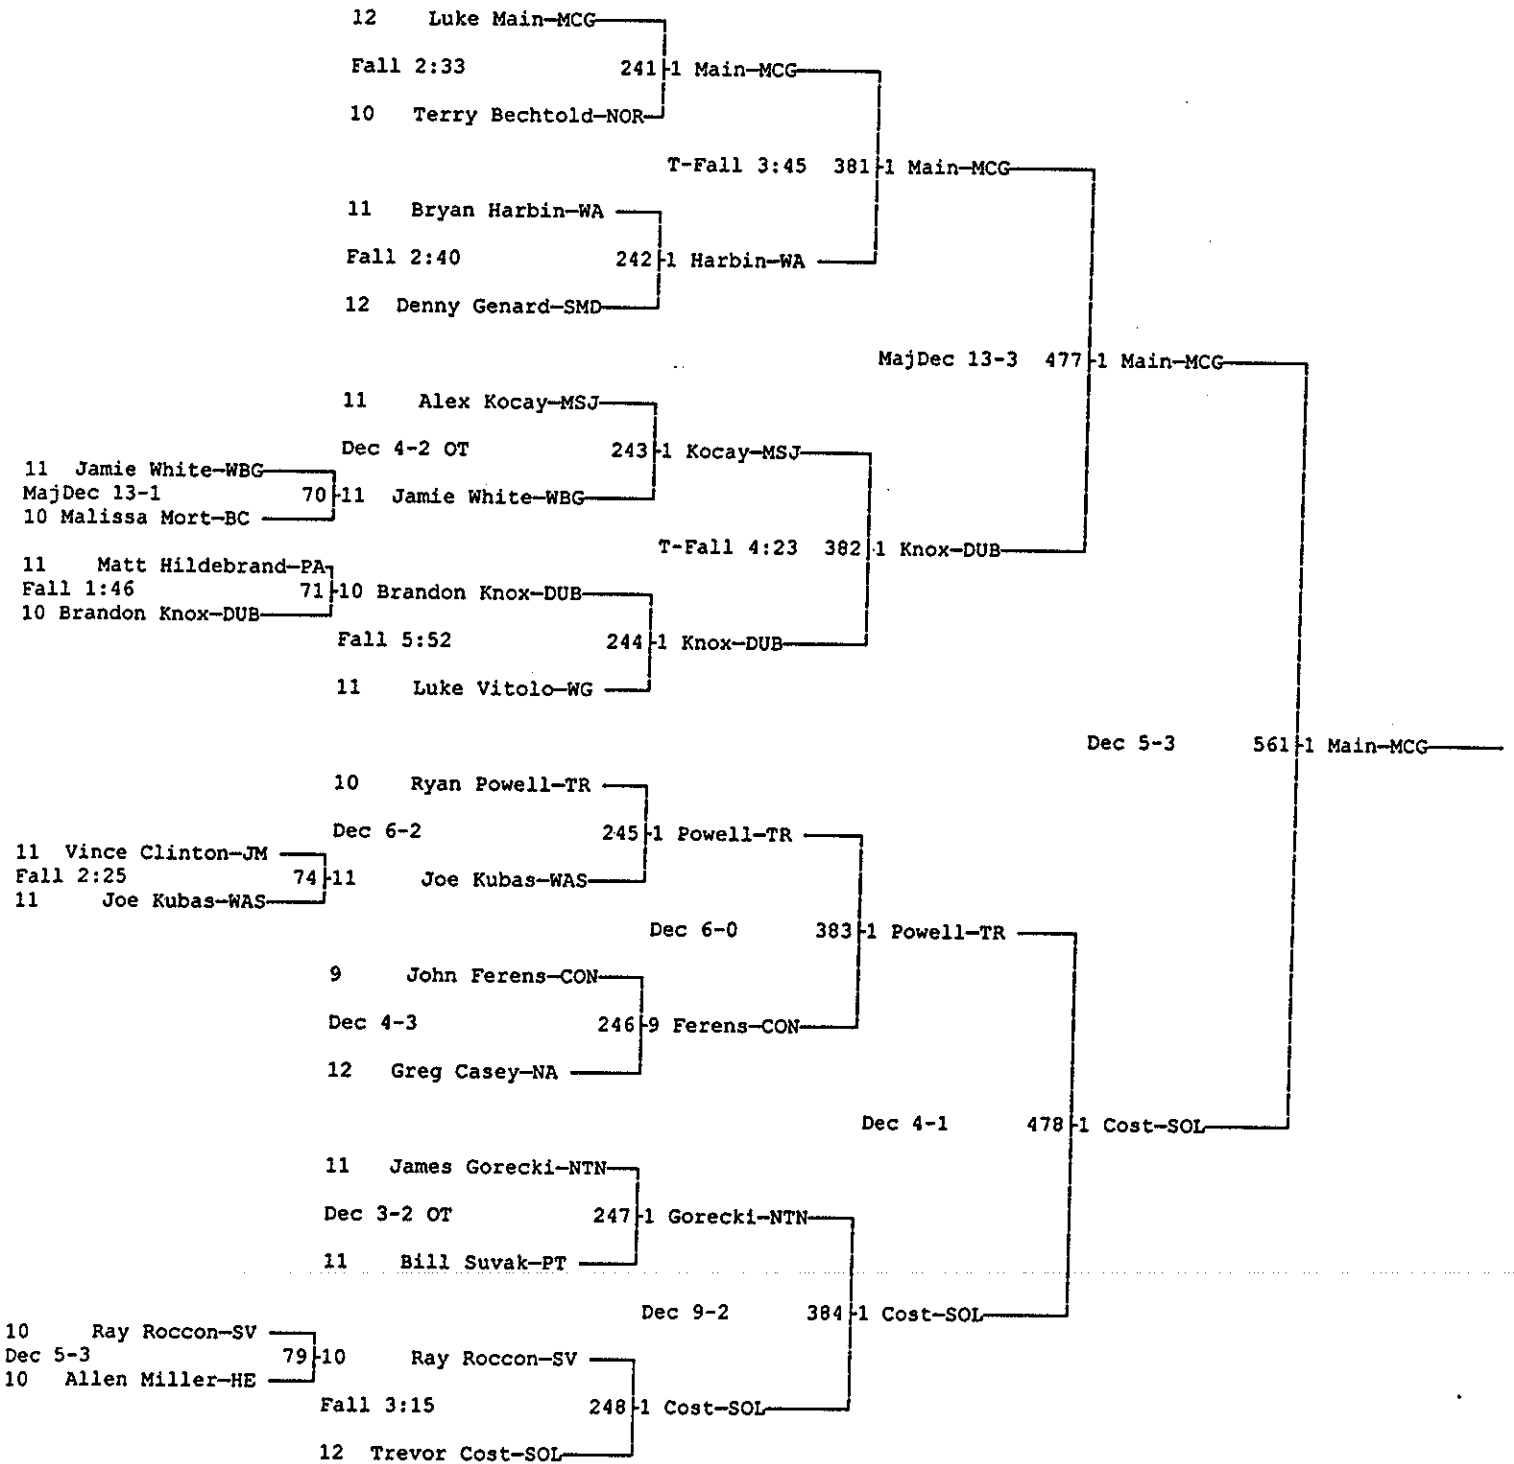

POWERADE CHRISTMAS TOURNAMENT
DECEMBER 29 & 30, 1998
Wt Class: 125

POWERADE CHRISTMAS TOURNAMENT

DECEMBER 29 & 30, 1998

Wt Class: 125

POWERADE CHRISTMAS TOURNAMENT
DECEMBER 29 & 30, 1998
Wt Class: 130

POWERADE CHRISTMAS TOURNAMENT