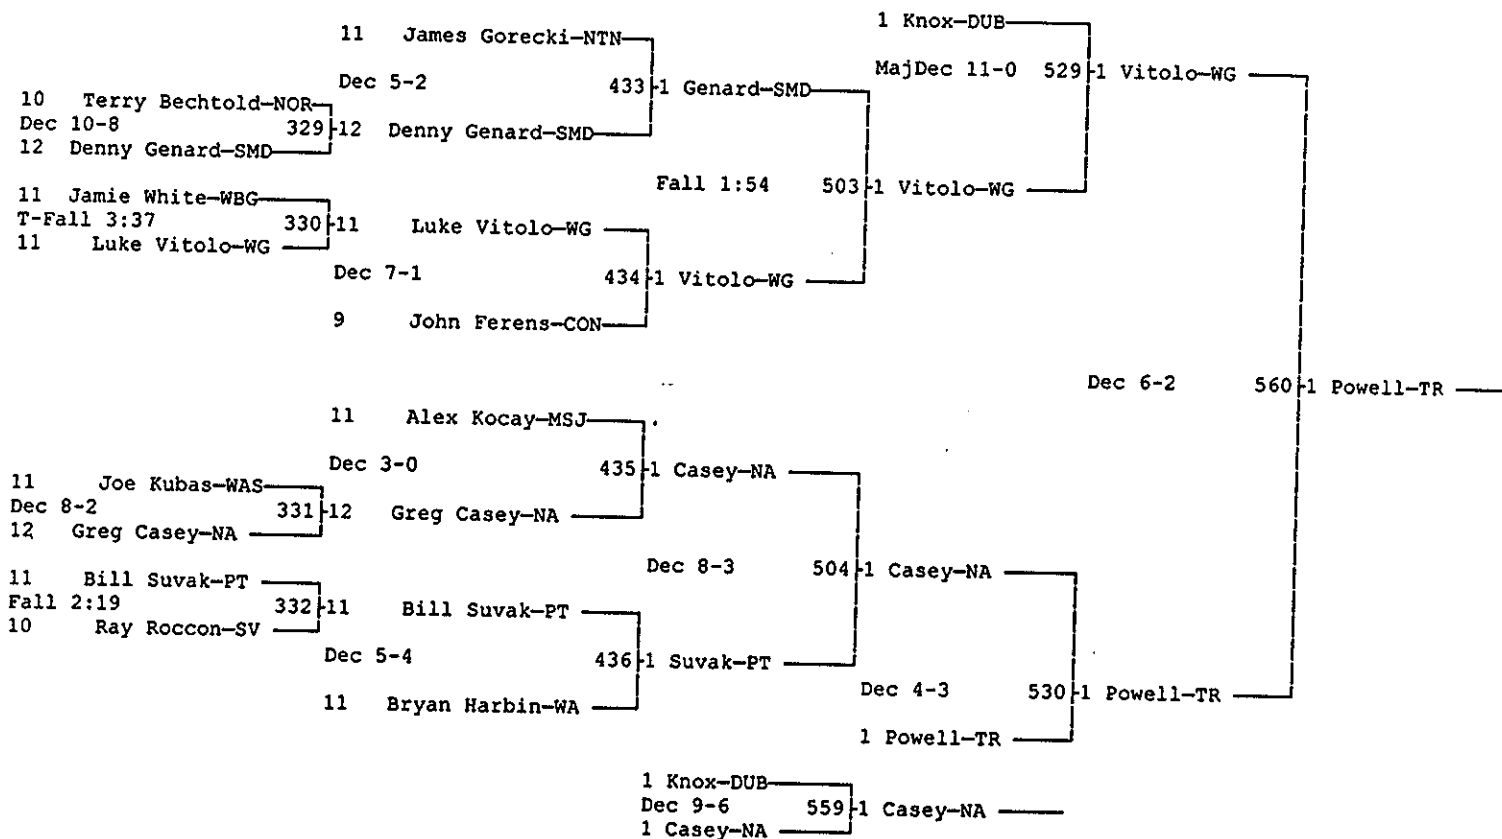

POWERADE CHRISTMAS TOURNAMENT

DECEMBER 29 & 30, 1998

Wt Class: 130