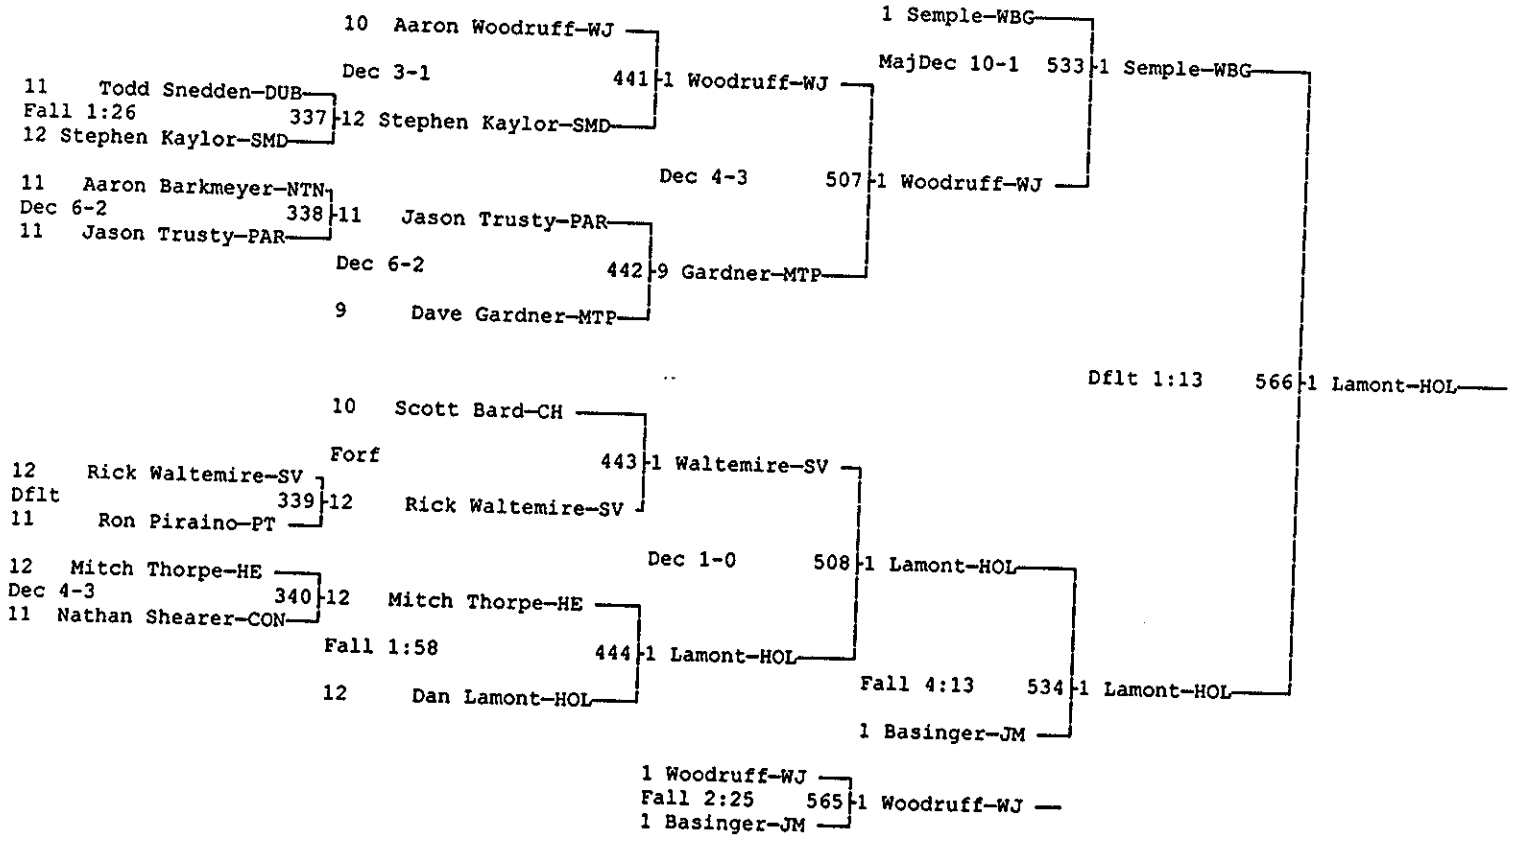

POWERADE CHRISTMAS TOURNAMENT
DECEMBER 29 & 30, 1998
Wt Class: 125

POWERADE CHRISTMAS TOURNAMENT

DECEMBER 29 & 30, 1998

Wt Class: 125

POWERADE CHRISTMAS TOURNAMENT
DECEMBER 29 & 30, 1998
Wt Class: 130

POWERADE CHRISTMAS TOURNAMENT

DECEMBER 29 & 30, 1998

Wt Class: 130

POWERADE CHRISTMAS TOURNAMENT
DECEMBER 29 & 30, 1998
Wt Class: 135

POWERADE CHRISTMAS TOURNAMENT

DECEMBER 29 & 30, 1998

Wt Class: 135

POWERADE CHRISTMAS TOURNAMENT
DECEMBER 29 & 30, 1998
Wt Class: 140

POWERADE CHRISTMAS TOURNAMENT

DECEMBER 29 & 30, 1998

Wt Class: 140

POWERADE CHRISTMAS TOURNAMENT
DECEMBER 29 & 30, 1998
Wt Class: 145

POWERADE CHRISTMAS TOURNAMENT
DECEMBER 29 & 30, 1998
Wt Class: 152

POWERADE CHRISTMAS TOURNAMENT