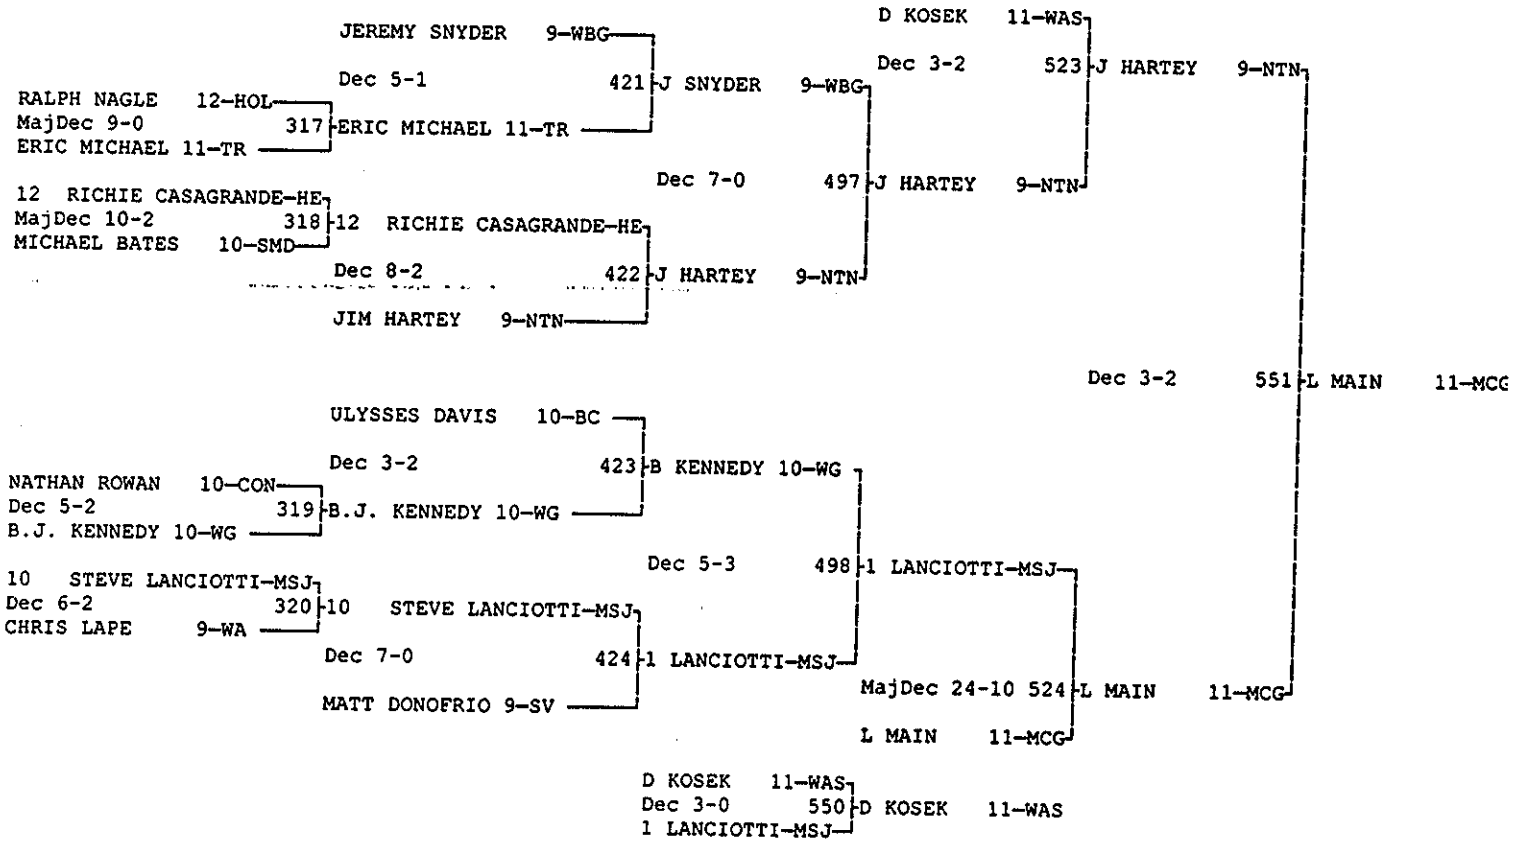

POWERADE CHRISTMAS TOURNAMENT

DECEMBER 29 & 30, 1997

Wt Class: 103

POWERADE CHRISTMAS TOURNAMENT

DECEMBER 29 & 30, 1997

Wt Class: 103

POWERADE CHRISTMAS TOURNAMENT

DECEMBER 29 & 30, 1997

Wt Class: 112

POWERADE CHRISTMAS TOURNAMENT

DECEMBER 29 & 30, 1997

Wt Class: 112

POWERADE CHRISTMAS TOURNAMENT

DECEMBER 29 & 30, 1997

Wt Class: 119

POWERADE CHRISTMAS TOURNAMENT

DECEMBER 29 & 30, 1997

Wt Class: 125

POWERADE CHRISTMAS TOURNAMENT

DECEMBER 29 & 30, 1997

Wt Class: 125

POWERADE CHRISTMAS TOURNAMENT

DECEMBER 29 & 30, 1997

Wt Class: 130