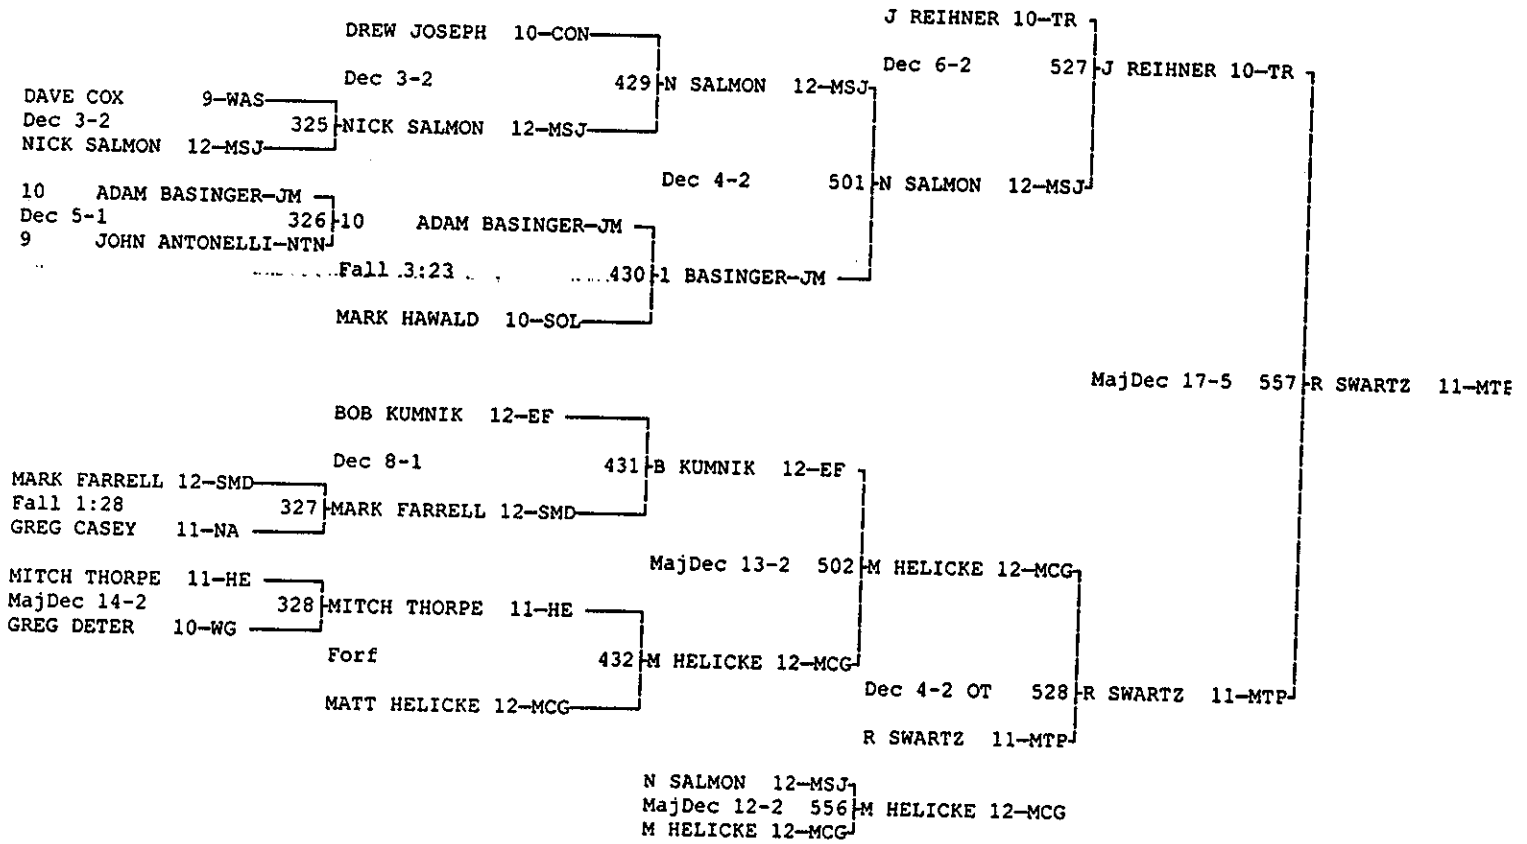

Wt Class: 112

POWERADE CHRISTMAS TOURNAMENT

DECEMBER 29 & 30, 1997

Wt Class: 112

POWERADE CHRISTMAS TOURNAMENT

DECEMBER 29 & 30, 1997

Wt Class: 119

POWERADE CHRISTMAS TOURNAMENT

DECEMBER 29 & 30, 1997

Wt Class: 125

POWERADE CHRISTMAS TOURNAMENT

DECEMBER 29 & 30, 1997

Wt Class: 125

POWERADE CHRISTMAS TOURNAMENT

DECEMBER 29 & 30, 1997

Wt Class: 130

POWERADE CHRISTMAS TOURNAMENT

DECEMBER 29 & 30, 1997

Wt Class: 130

POWERADE CHRISTMAS TOURNAMENT

DECEMBER 29 & 30, 1997

Wt Class: 135

POWERADE CHRISTMAS TOURNAMENT

DECEMBER 29 & 30, 1997