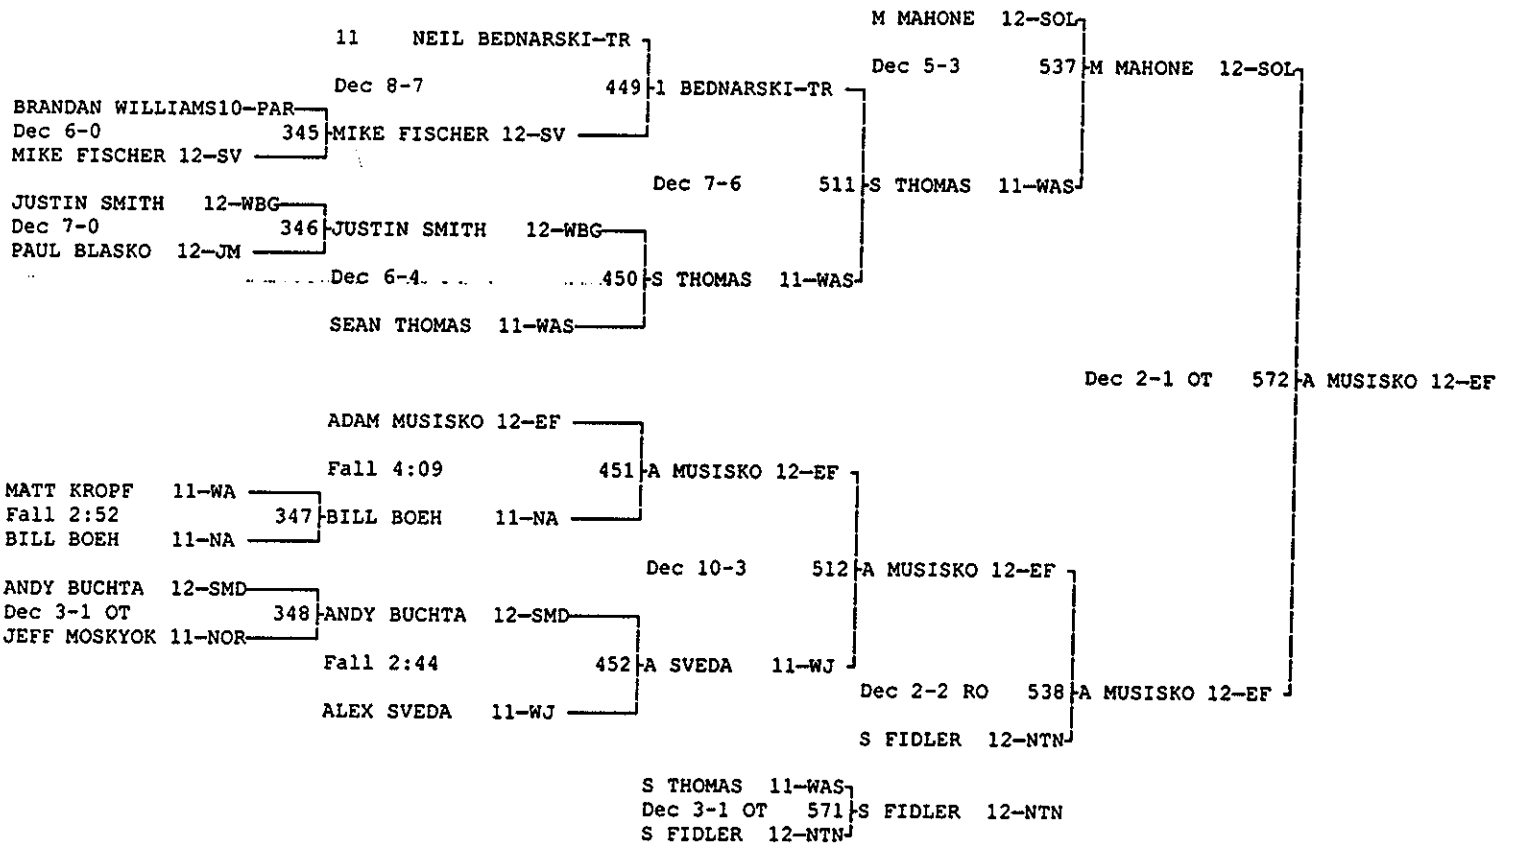

Wt Class: 135

POWERADE CHRISTMAS TOURNAMENT

DECEMBER 29 & 30, 1997

Wt Class: 140

POWERADE CHRISTMAS TOURNAMENT

DECEMBER 29 & 30, 1997

Wt Class: 140

POWERADE CHRISTMAS TOURNAMENT

DECEMBER 29 & 30, 1997

Wt Class: 145

POWERADE CHRISTMAS TOURNAMENT

DECEMBER 29 & 30, 1997

Wt Class: 145

POWERADE CHRISTMAS TOURNAMENT

DECEMBER 29 & 30, 1997

Wt Class: 152

POWERADE CHRISTMAS TOURNAMENT

DECEMBER 29 & 30, 1997

Wt Class: 160

POWERADE CHRISTMAS TOURNAMENT
DECEMBER 29 & 30, 1997
Wt Class: 171

POWERADE CHRISTMAS TOURNAMENT

DECEMBER 29 & 30, 1997

Wt Class: 171

POWERADE CHRISTMAS TOURNAMENT

DECEMBER 29 & 30, 1997

Wt Class: 189

POWERADE CHRISTMAS TOURNAMENT

DECEMBER 29 & 30, 1997

Wt Class: 275