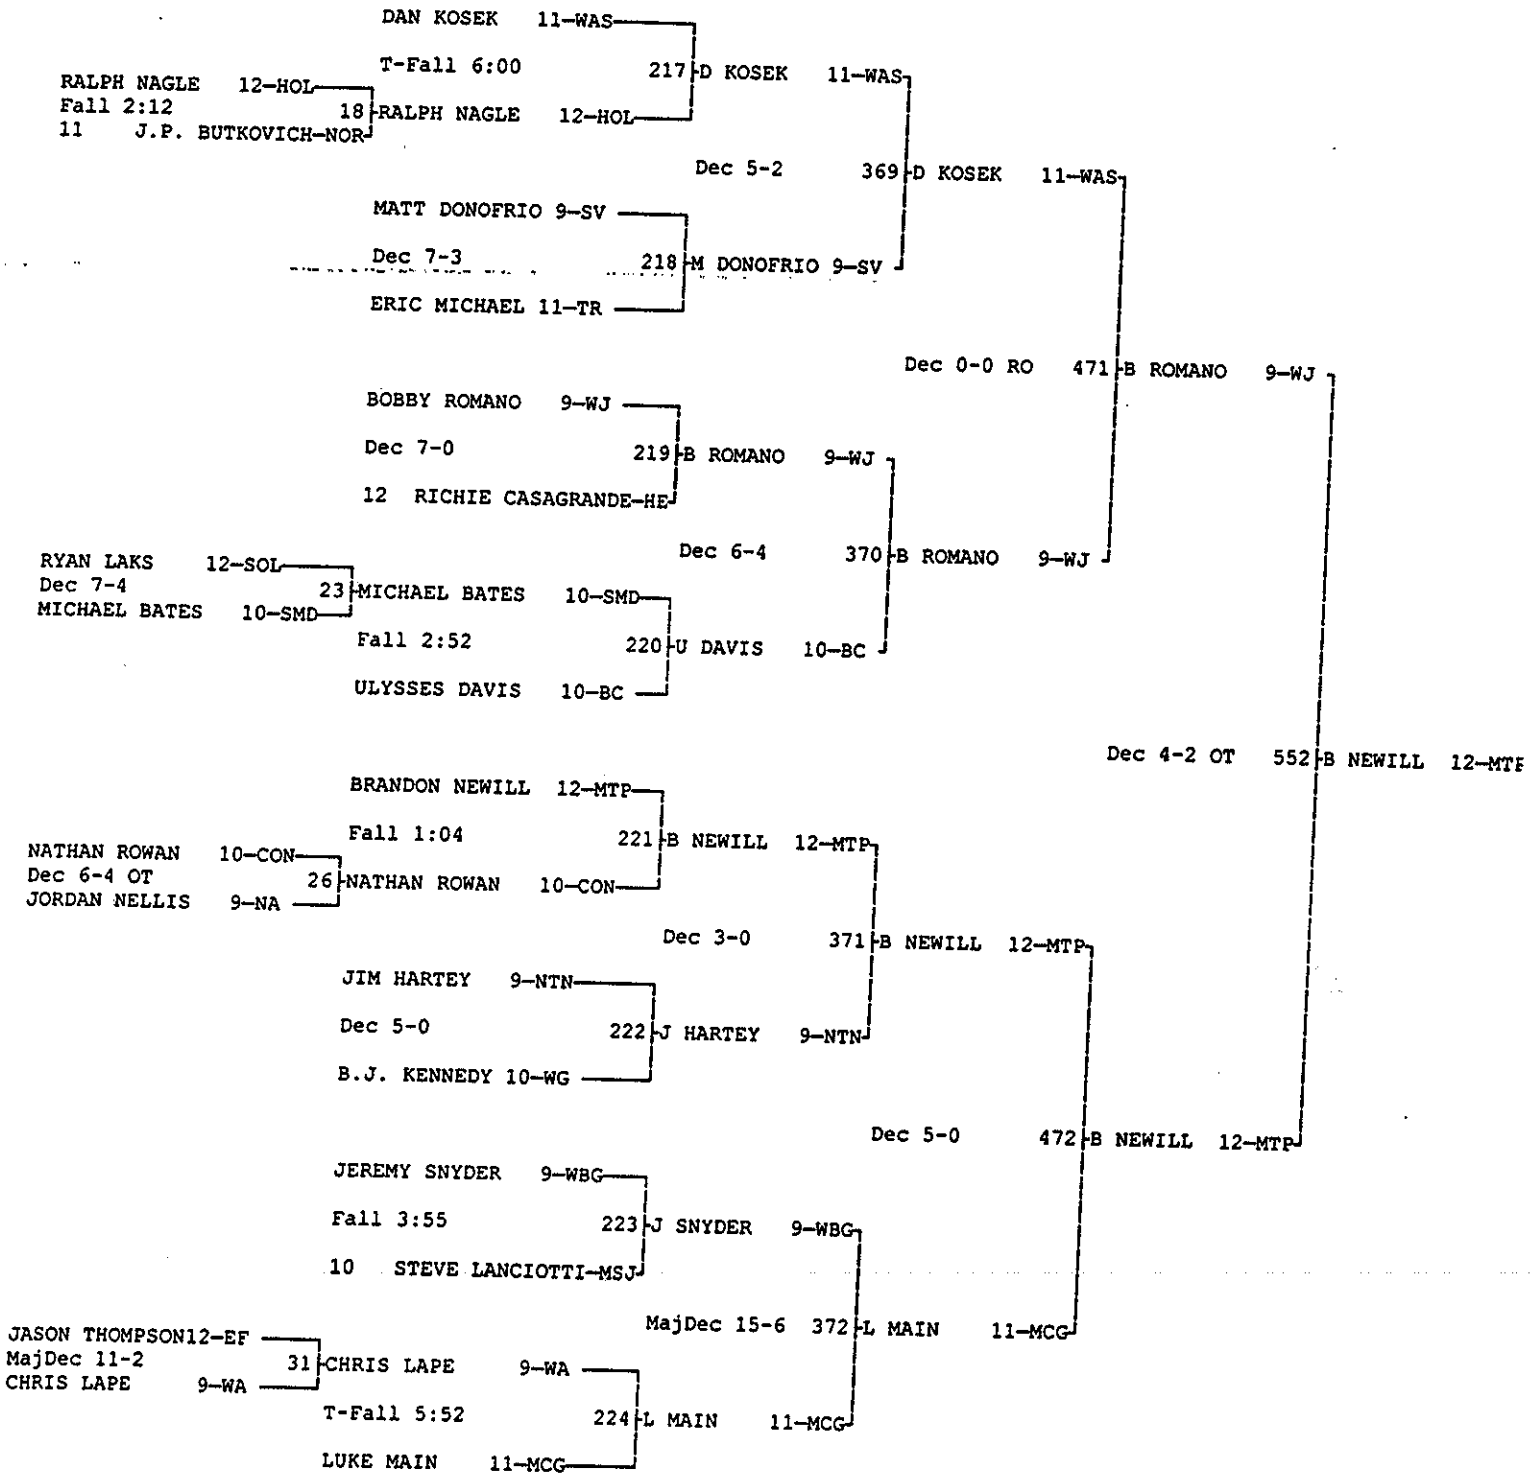

POWERADE CHRISTMAS TOURNAMENT

DECEMBER 29 & 30, 1997

Wt Class: 112