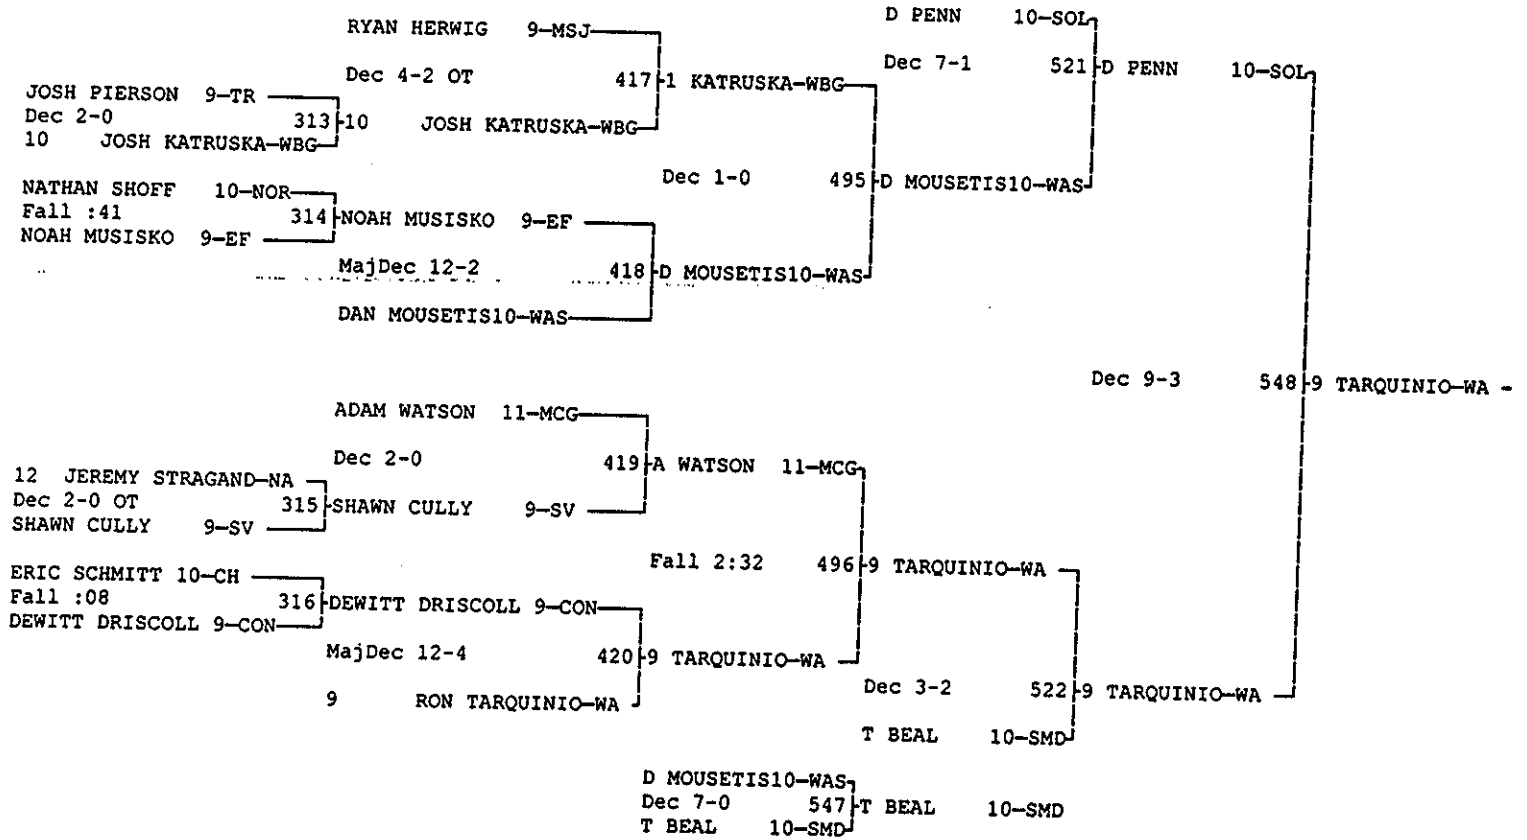

POWERADE CHRISTMAS TOURNAMENT

DECEMBER 29 & 30, 1997

Wt Class: 103

POWERADE CHRISTMAS TOURNAMENT

DECEMBER 29 & 30, 1997

Wt Class: 103

POWERADE CHRISTMAS TOURNAMENT

DECEMBER 29 & 30, 1997

Wt Class: 112

POWERADE CHRISTMAS TOURNAMENT

DECEMBER 29 & 30, 1997

Wt Class: 112

POWERADE CHRISTMAS TOURNAMENT

DECEMBER 29 & 30, 1997

Wt Class: 119

POWERADE CHRISTMAS TOURNAMENT

DECEMBER 29 & 30, 1997

Wt Class: 125

POWERADE CHRISTMAS TOURNAMENT

DECEMBER 29 & 30, 1997

Wt Class: 125

POWERADE CHRISTMAS TOURNAMENT

DECEMBER 29 & 30, 1997

Wt Class: 130