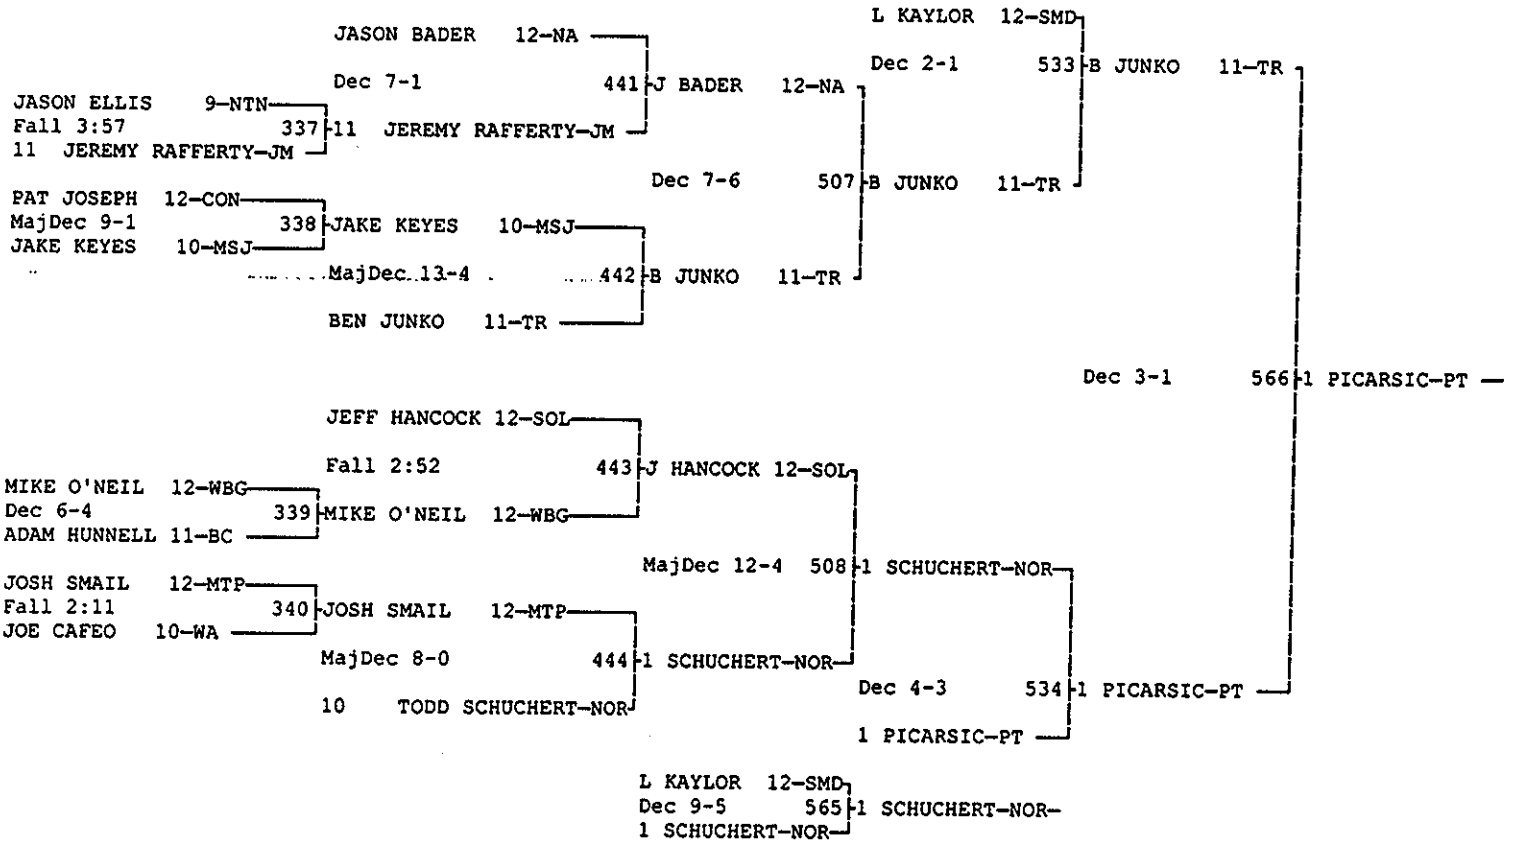

DECEMBER 29 & 30, 1997

Wt Class: 125

POWERADE CHRISTMAS TOURNAMENT

DECEMBER 29 & 30, 1997

Wt Class: 125

POWERADE CHRISTMAS TOURNAMENT

DECEMBER 29 & 30, 1997

Wt Class: 130

POWERADE CHRISTMAS TOURNAMENT

DECEMBER 29 & 30, 1997

Wt Class: 130

POWERADE CHRISTMAS TOURNAMENT

DECEMBER 29 & 30, 1997

Wt Class: 135

POWERADE CHRISTMAS TOURNAMENT

DECEMBER 29 & 30, 1997

Wt Class: 135

POWERADE CHRISTMAS TOURNAMENT

DECEMBER 29 & 30, 1997

Wt Class: 140

POWERADE CHRISTMAS TOURNAMENT

DECEMBER 29 & 30, 1997

Wt Class: 140

POWERADE CHRISTMAS TOURNAMENT

DECEMBER 29 & 30, 1997

Wt Class: 145

POWERADE CHRISTMAS TOURNAMENT

DECEMBER 29 & 30, 1997

Wt Class: 145

POWERADE CHRISTMAS TOURNAMENT

DECEMBER 29 & 30, 1997

Wt Class: 152