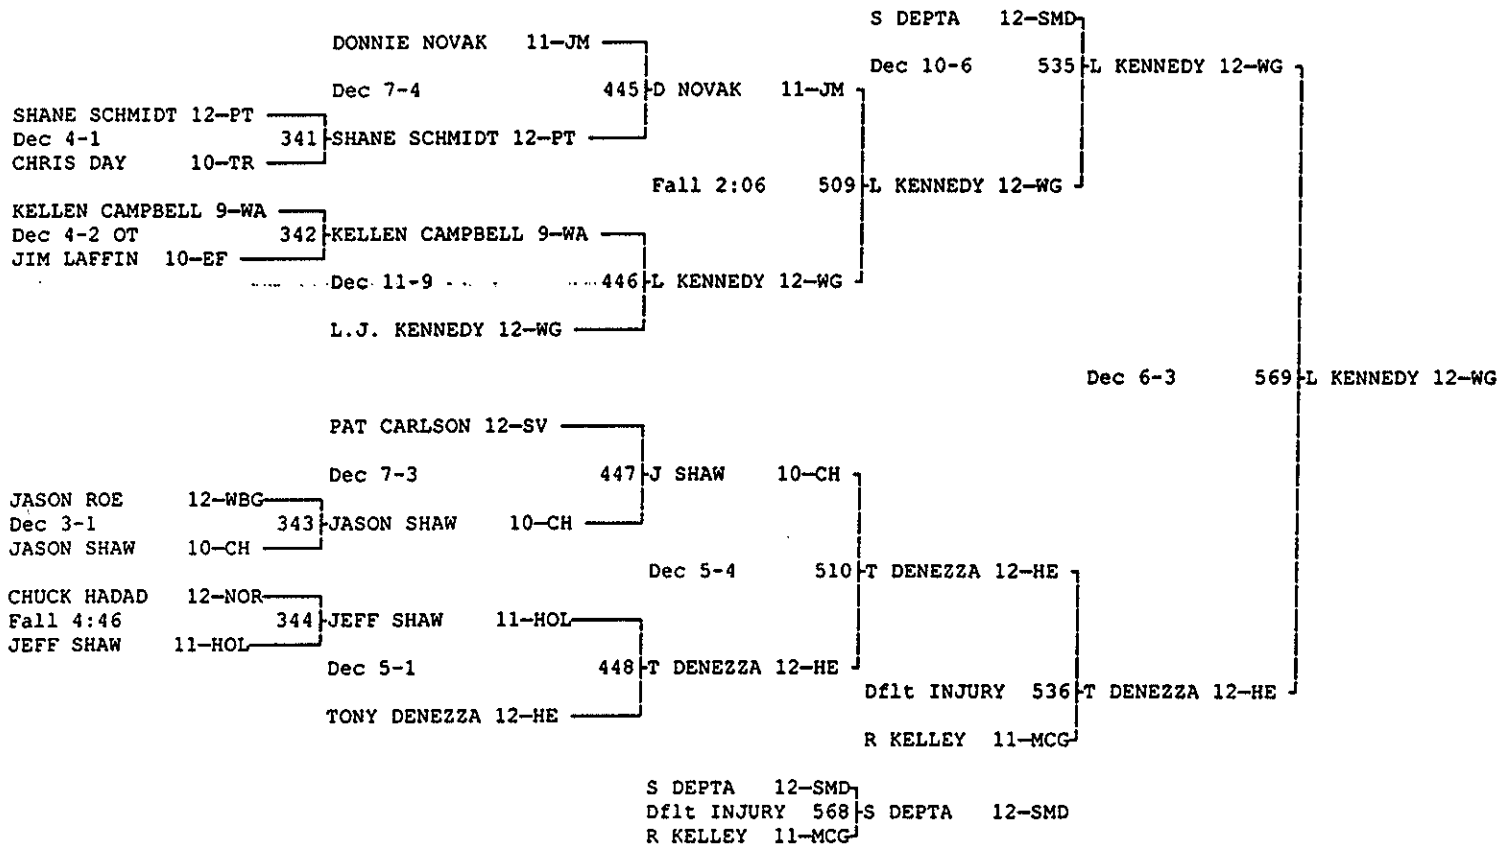

Wt Class: 135

POWERADE CHRISTMAS TOURNAMENT

DECEMBER 29 & 30, 1997

Wt Class: 140

POWERADE CHRISTMAS TOURNAMENT

DECEMBER 29 & 30, 1997

Wt Class: 140

POWERADE CHRISTMAS TOURNAMENT

DECEMBER 29 & 30, 1997

Wt Class: 145

POWERADE CHRISTMAS TOURNAMENT

DECEMBER 29 & 30, 1997

Wt Class: 145

POWERADE CHRISTMAS TOURNAMENT

DECEMBER 29 & 30, 1997

Wt Class: 152

POWERADE CHRISTMAS TOURNAMENT

DECEMBER 29 & 30, 1997

Wt Class: 160

POWERADE CHRISTMAS TOURNAMENT
DECEMBER 29 & 30, 1997
Wt Class: 171

POWERADE CHRISTMAS TOURNAMENT

DECEMBER 29 & 30, 1997

Wt Class: 171

POWERADE CHRISTMAS TOURNAMENT

DECEMBER 29 & 30, 1997

Wt Class: 189

POWERADE CHRISTMAS TOURNAMENT

DECEMBER 29 & 30, 1997

Wt Class: 275