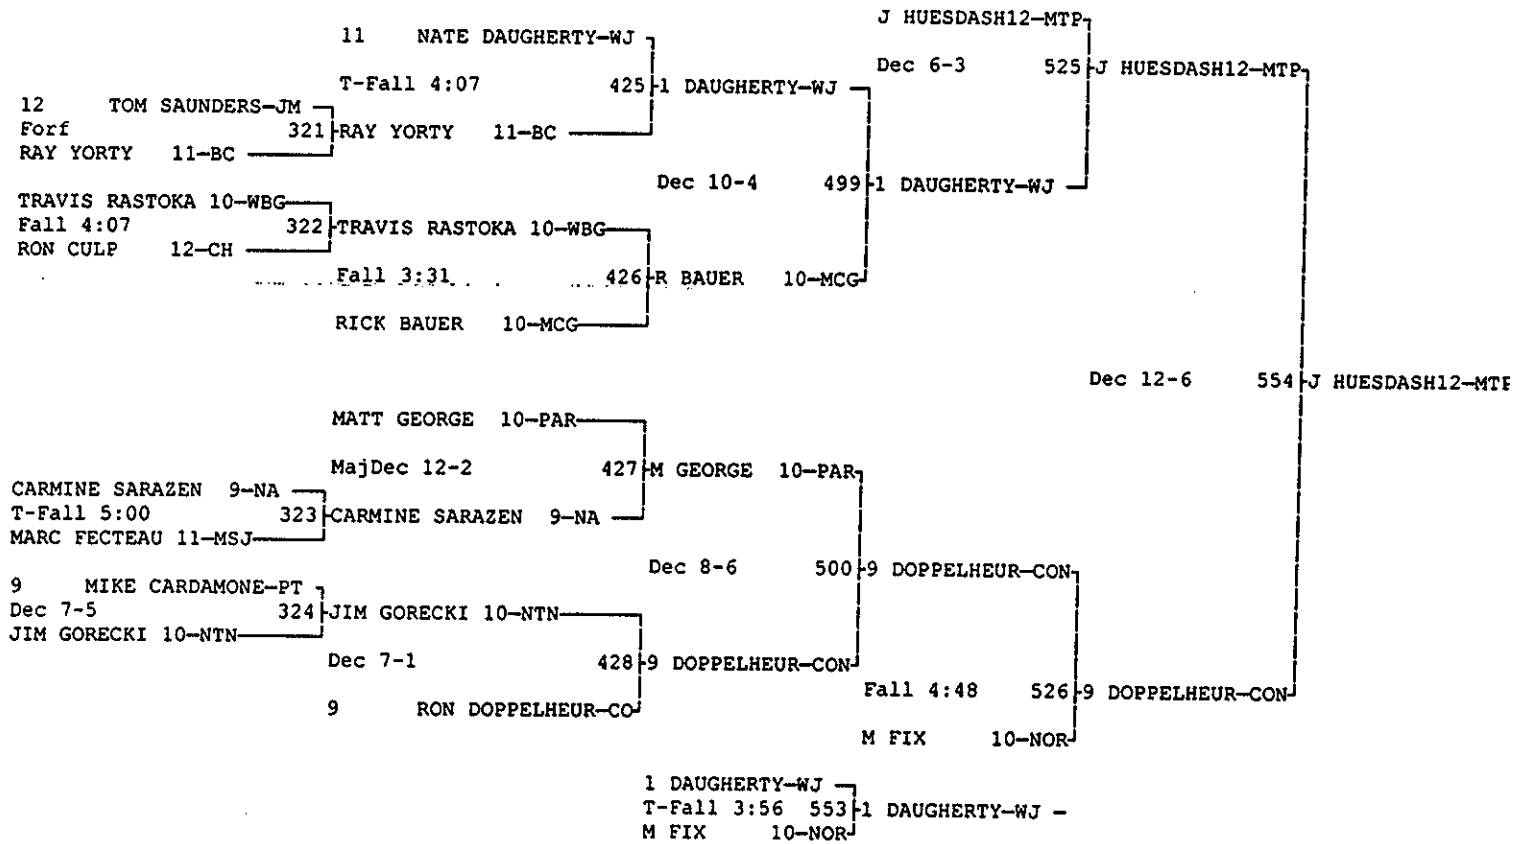

POWERADE CHRISTMAS TOURNAMENT

DECEMBER 29 & 30, 1997

Wt Class: 103

POWERADE CHRISTMAS TOURNAMENT

DECEMBER 29 & 30, 1997

Wt Class: 103

POWERADE CHRISTMAS TOURNAMENT

DECEMBER 29 & 30, 1997

Wt Class: 112

POWERADE CHRISTMAS TOURNAMENT

DECEMBER 29 & 30, 1997

Wt Class: 112

POWERADE CHRISTMAS TOURNAMENT

DECEMBER 29 & 30, 1997

Wt Class: 119

POWERADE CHRISTMAS TOURNAMENT

DECEMBER 29 & 30, 1997

Wt Class: 125

POWERADE CHRISTMAS TOURNAMENT

DECEMBER 29 & 30, 1997

Wt Class: 125

POWERADE CHRISTMAS TOURNAMENT

DECEMBER 29 & 30, 1997

Wt Class: 130