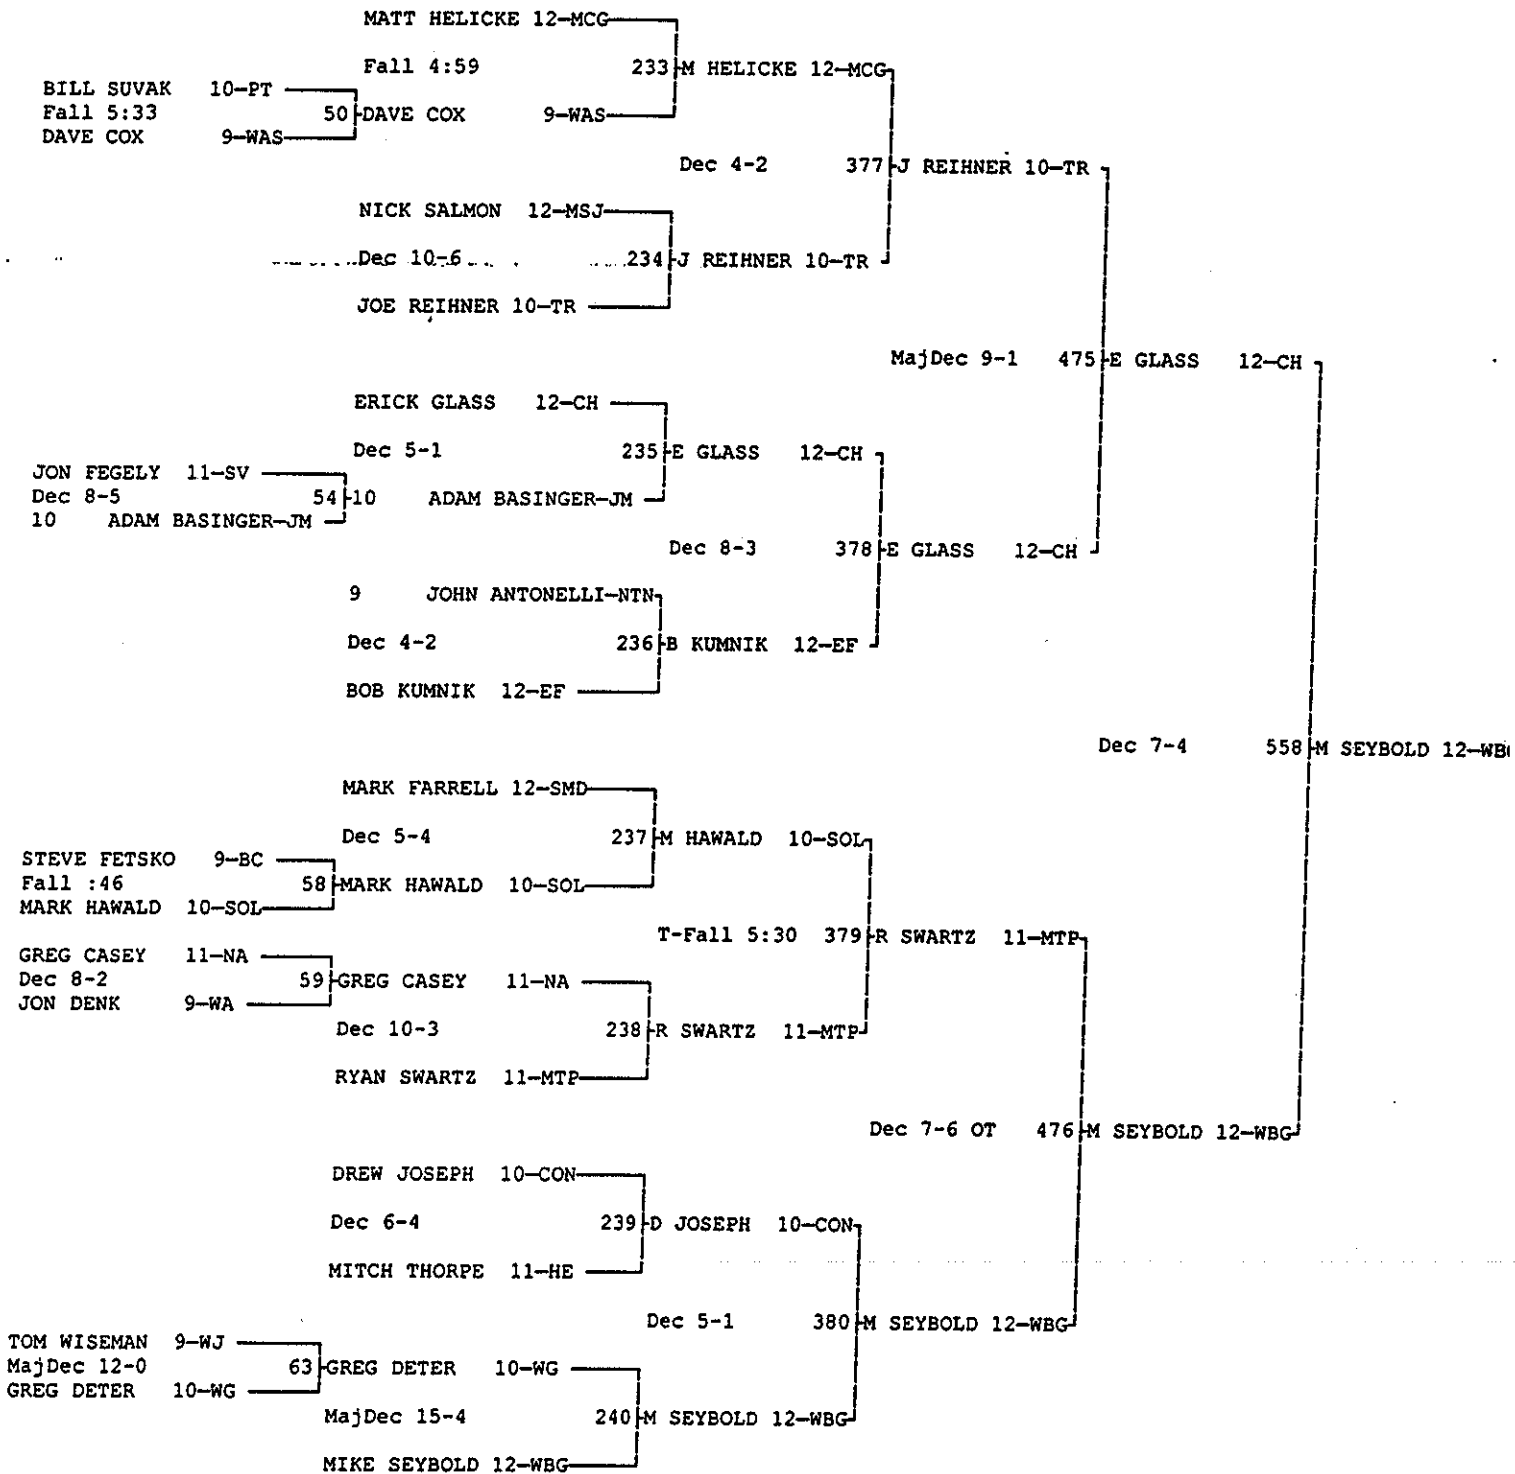

Wt Class: 112

POWERADE CHRISTMAS TOURNAMENT

DECEMBER 29 & 30, 1997

Wt Class: 112

POWERADE CHRISTMAS TOURNAMENT

DECEMBER 29 & 30, 1997

Wt Class: 119

POWERADE CHRISTMAS TOURNAMENT

DECEMBER 29 & 30, 1997

Wt Class: 125

POWERADE CHRISTMAS TOURNAMENT

DECEMBER 29 & 30, 1997

Wt Class: 125

POWERADE CHRISTMAS TOURNAMENT

DECEMBER 29 & 30, 1997

Wt Class: 130