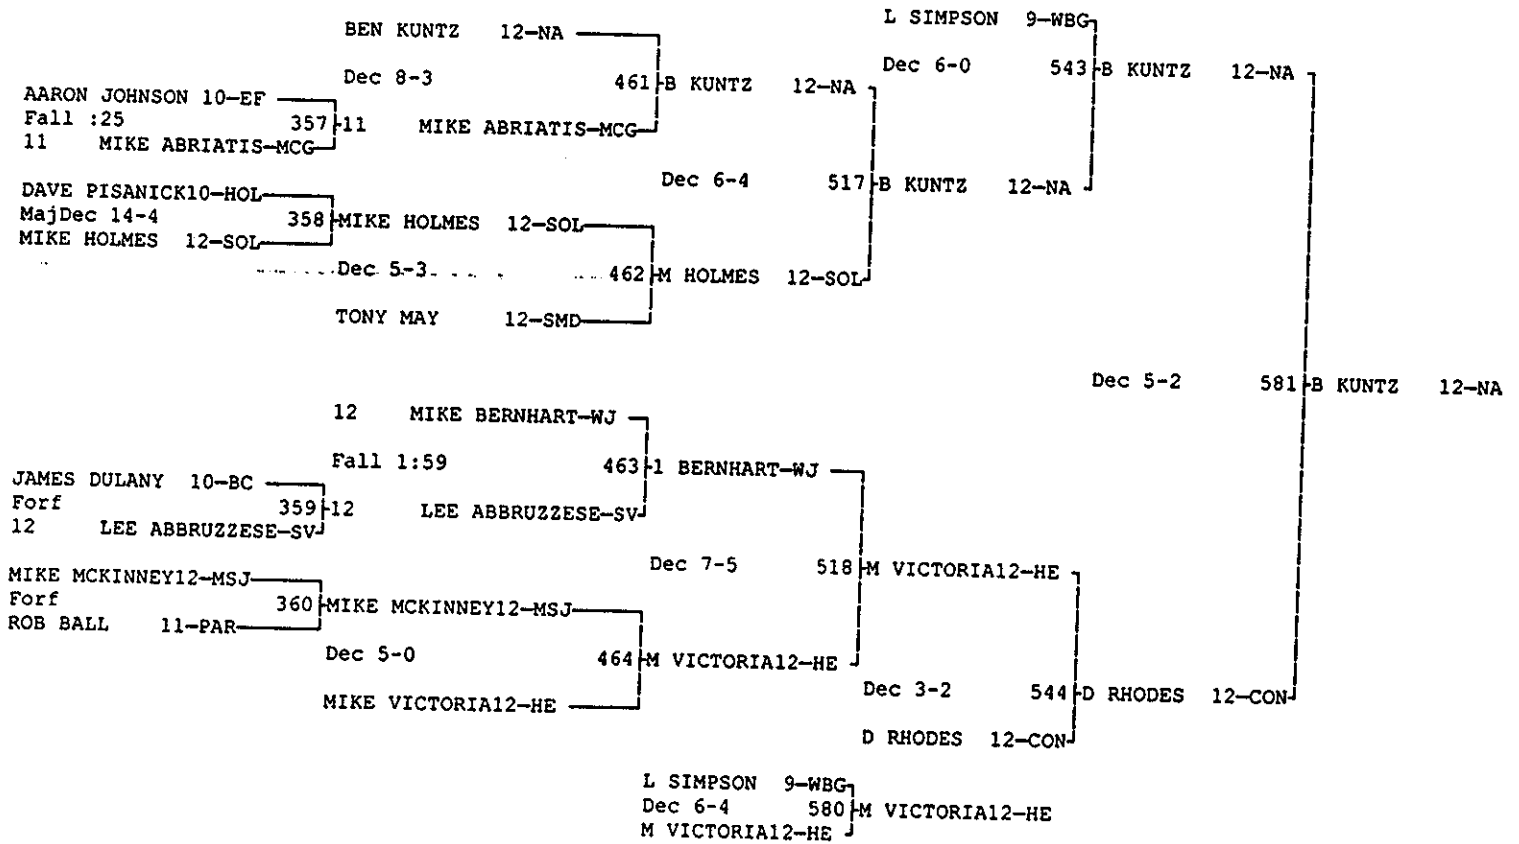

Wt Class: 135

POWERADE CHRISTMAS TOURNAMENT

DECEMBER 29 & 30, 1997

Wt Class: 140

POWERADE CHRISTMAS TOURNAMENT

DECEMBER 29 & 30, 1997

Wt Class: 140

POWERADE CHRISTMAS TOURNAMENT

DECEMBER 29 & 30, 1997

Wt Class: 145

POWERADE CHRISTMAS TOURNAMENT

DECEMBER 29 & 30, 1997

Wt Class: 145

POWERADE CHRISTMAS TOURNAMENT

DECEMBER 29 & 30, 1997

Wt Class: 152

POWERADE CHRISTMAS TOURNAMENT

DECEMBER 29 & 30, 1997

Wt Class: 160

POWERADE CHRISTMAS TOURNAMENT
DECEMBER 29 & 30, 1997
Wt Class: 171

POWERADE CHRISTMAS TOURNAMENT

DECEMBER 29 & 30, 1997

Wt Class: 171

POWERADE CHRISTMAS TOURNAMENT

DECEMBER 29 & 30, 1997

Wt Class: 189

POWERADE CHRISTMAS TOURNAMENT

DECEMBER 29 & 30, 1997

Wt Class: 275