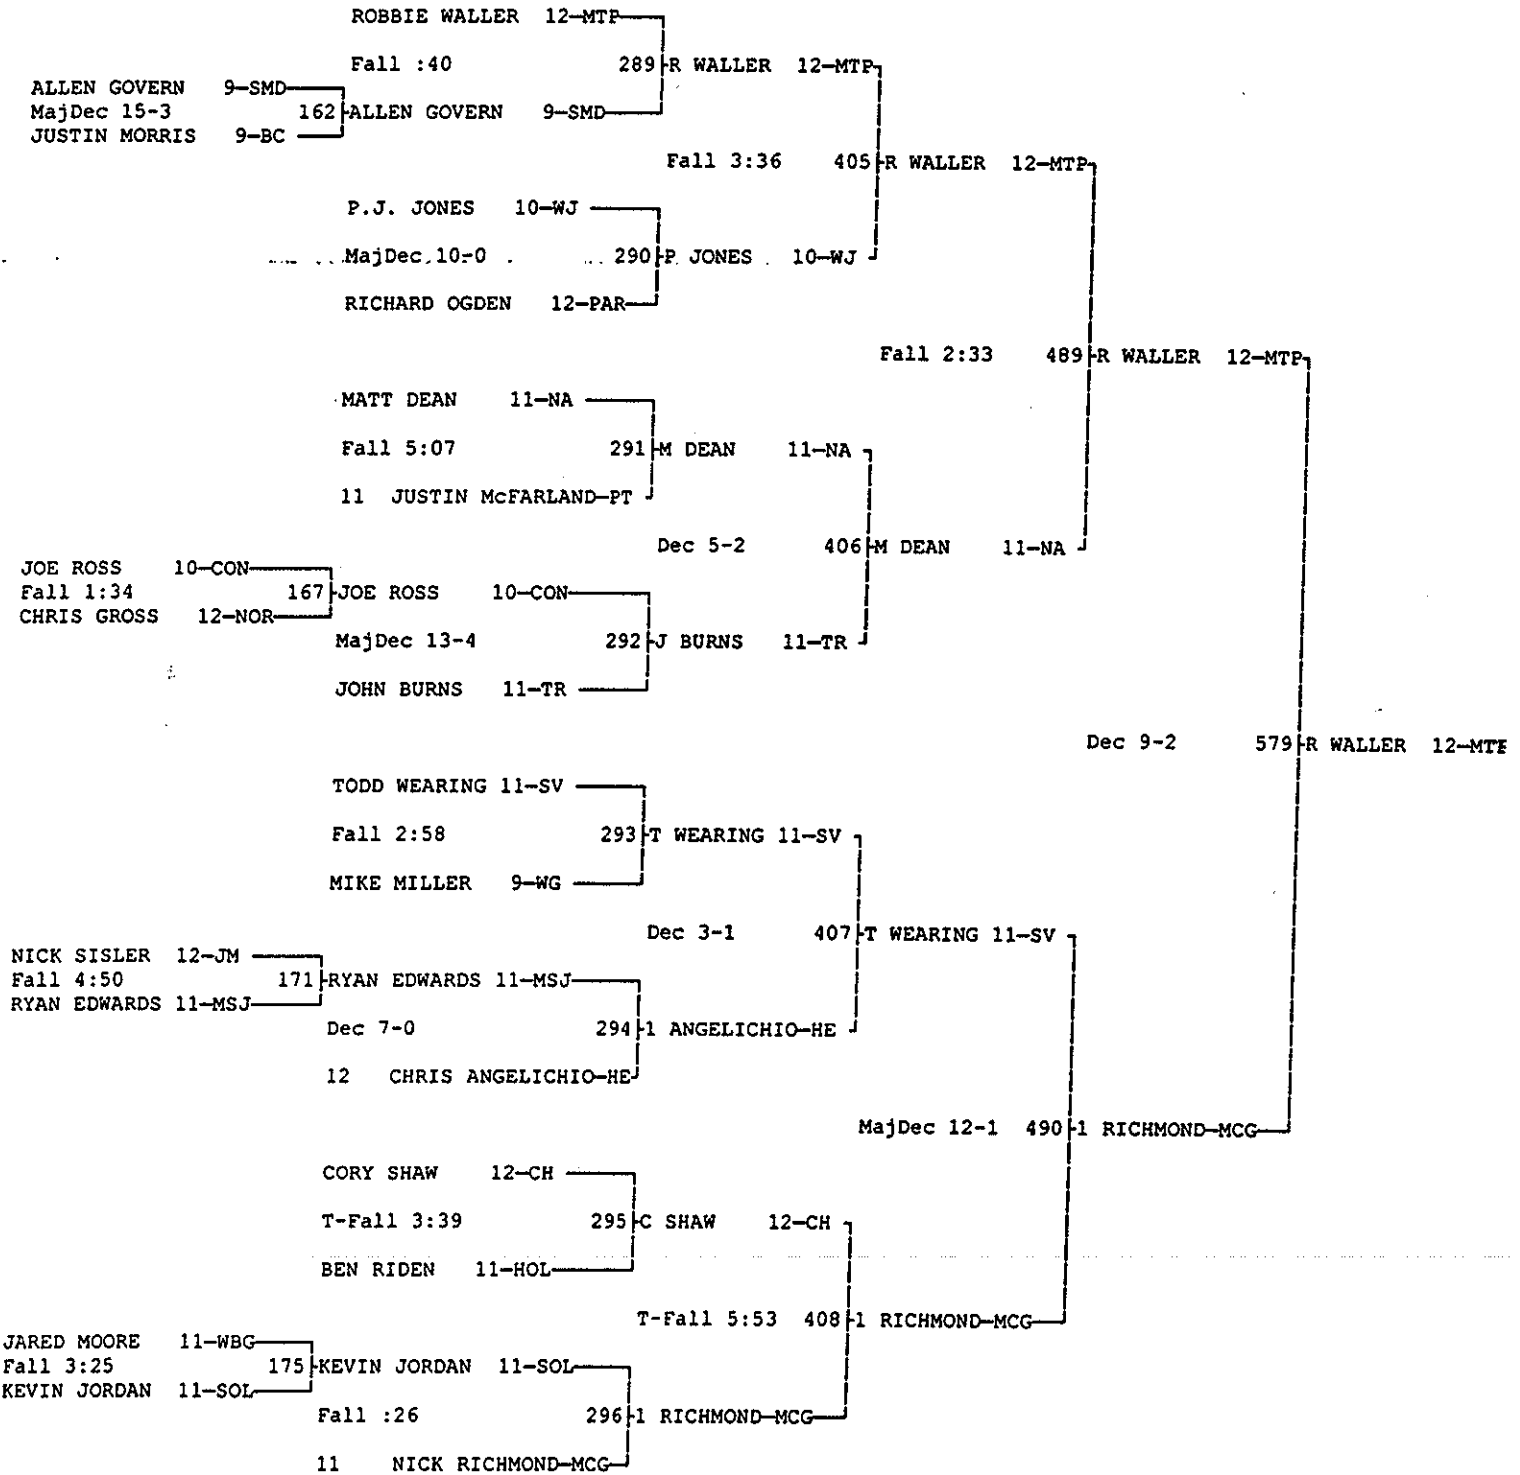

Wt Class: 135

POWERADE CHRISTMAS TOURNAMENT

DECEMBER 29 & 30, 1997

Wt Class: 140

POWERADE CHRISTMAS TOURNAMENT

DECEMBER 29 & 30, 1997

Wt Class: 140

POWERADE CHRISTMAS TOURNAMENT

DECEMBER 29 & 30, 1997

Wt Class: 145

POWERADE CHRISTMAS TOURNAMENT

DECEMBER 29 & 30, 1997

Wt Class: 145

POWERADE CHRISTMAS TOURNAMENT

DECEMBER 29 & 30, 1997

Wt Class: 152

POWERADE CHRISTMAS TOURNAMENT

DECEMBER 29 & 30, 1997

Wt Class: 160

POWERADE CHRISTMAS TOURNAMENT
DECEMBER 29 & 30, 1997
Wt Class: 171

POWERADE CHRISTMAS TOURNAMENT

DECEMBER 29 & 30, 1997

Wt Class: 171

POWERADE CHRISTMAS TOURNAMENT

DECEMBER 29 & 30, 1997

Wt Class: 189

POWERADE CHRISTMAS TOURNAMENT

DECEMBER 29 & 30, 1997

Wt Class: 275