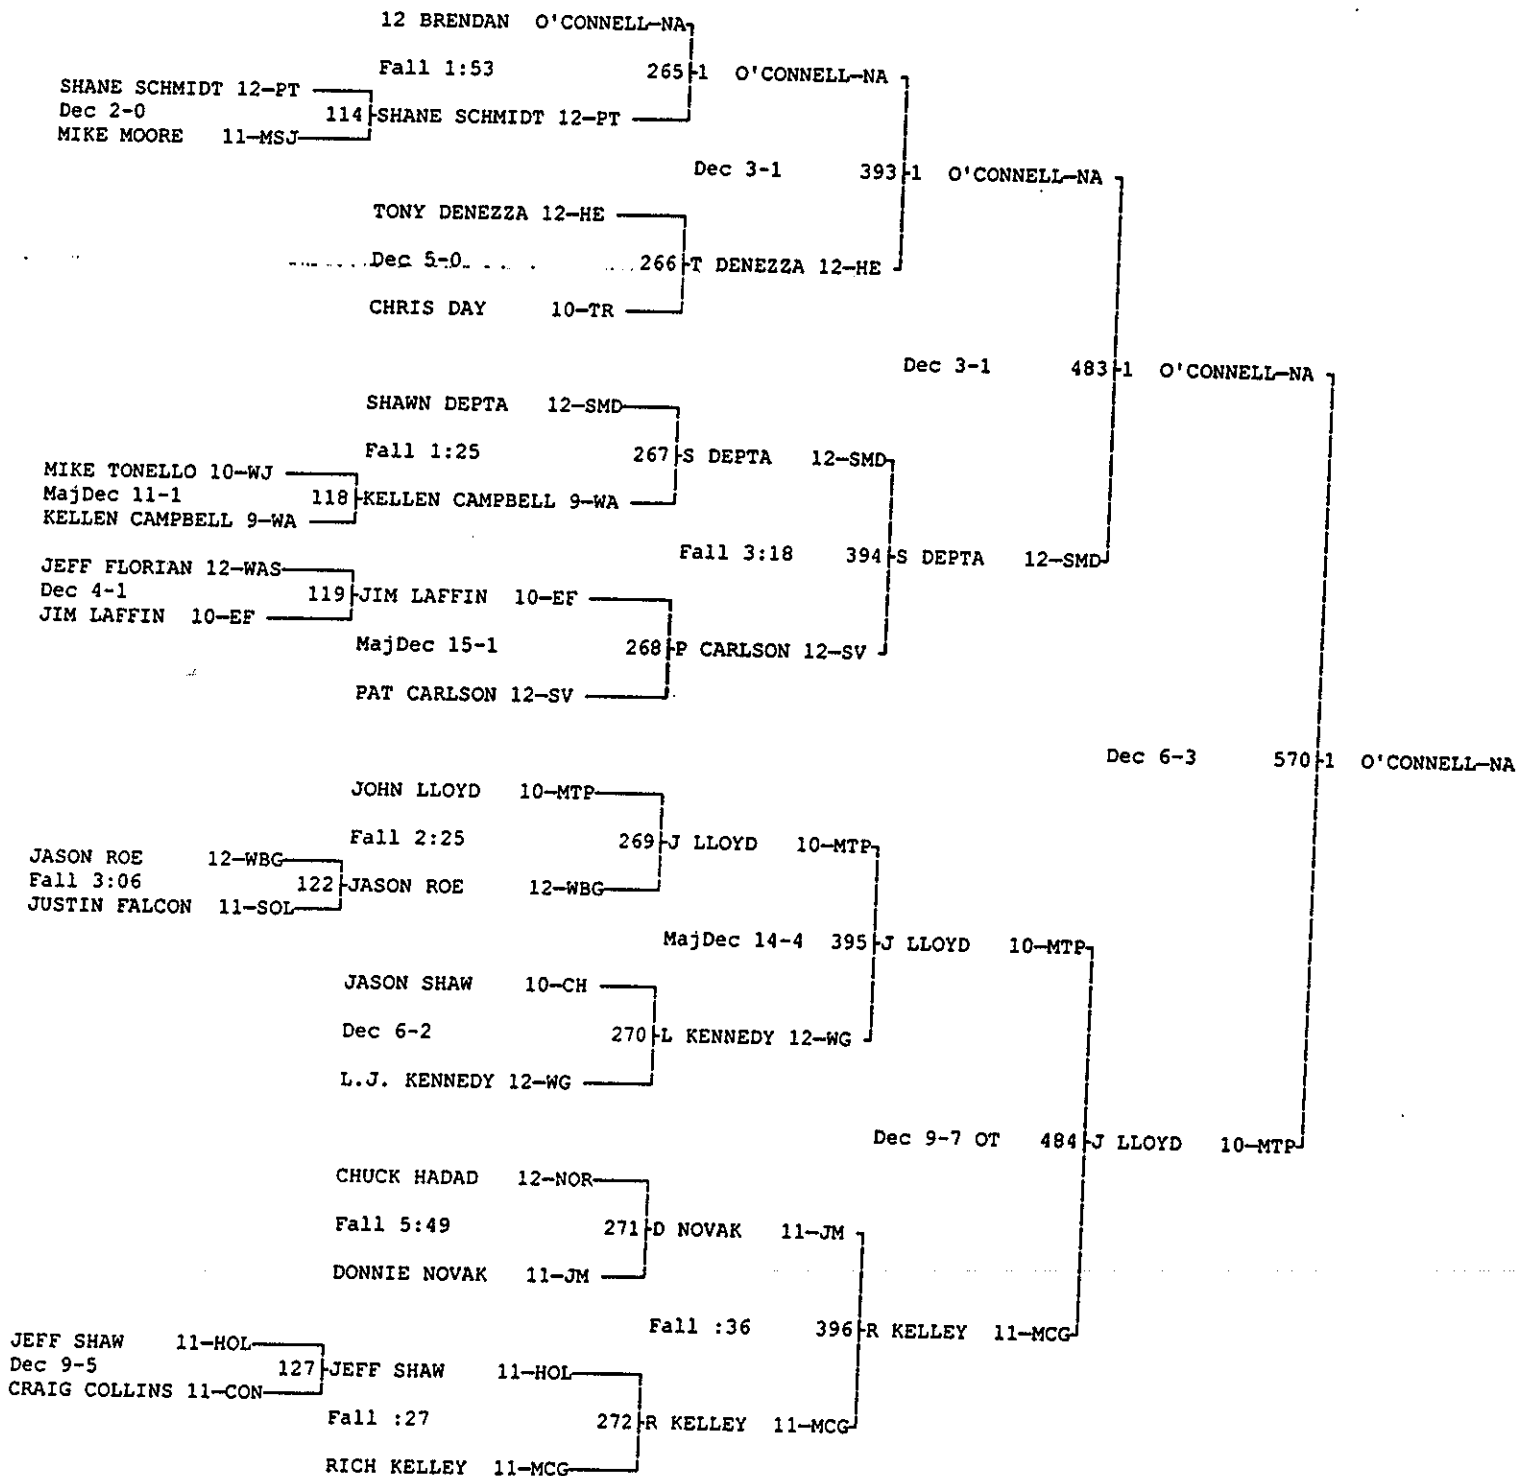

Wt Class: 135

POWERADE CHRISTMAS TOURNAMENT

DECEMBER 29 & 30, 1997

Wt Class: 140

POWERADE CHRISTMAS TOURNAMENT

DECEMBER 29 & 30, 1997

Wt Class: 140

POWERADE CHRISTMAS TOURNAMENT

DECEMBER 29 & 30, 1997

Wt Class: 145

POWERADE CHRISTMAS TOURNAMENT

DECEMBER 29 & 30, 1997

Wt Class: 145

POWERADE CHRISTMAS TOURNAMENT

DECEMBER 29 & 30, 1997

Wt Class: 152