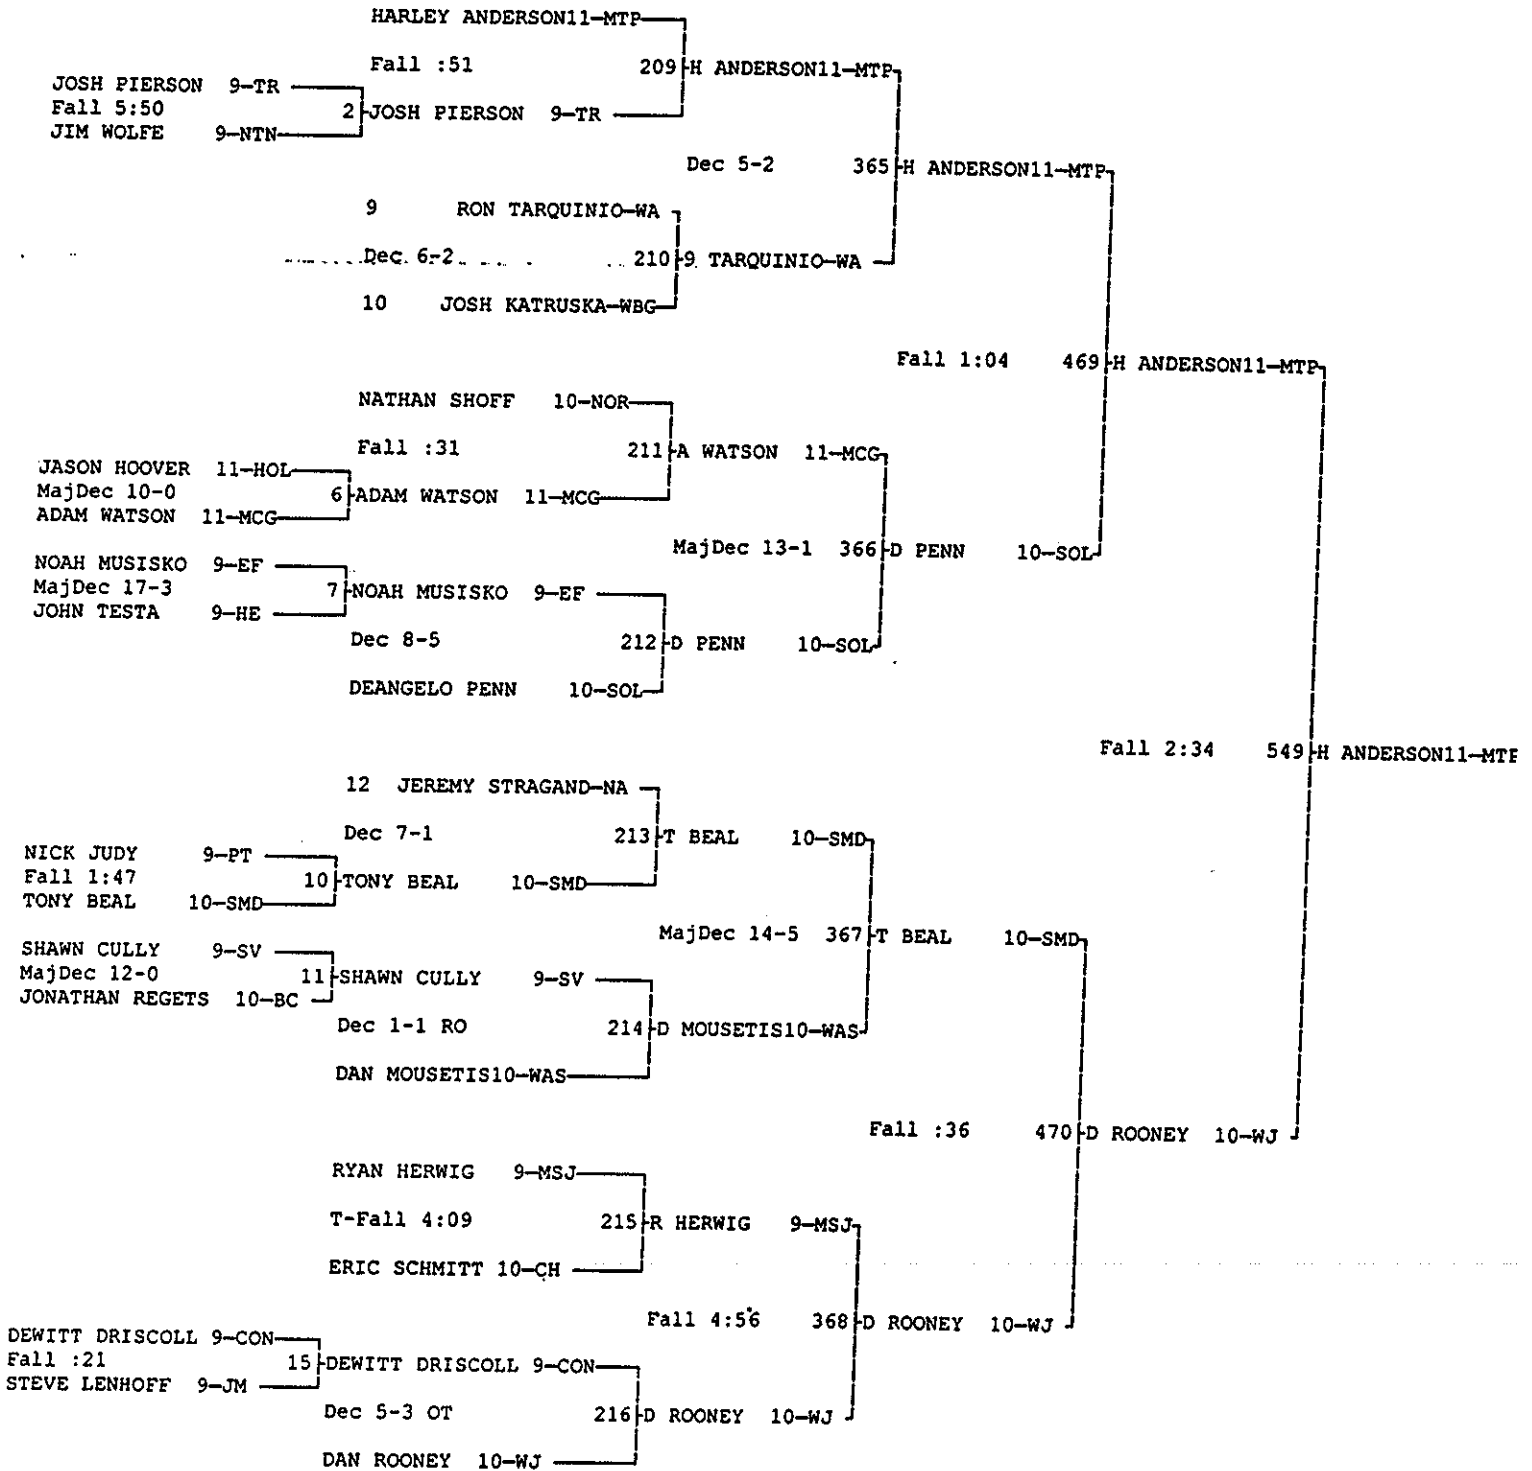

POWERADE CHRISTMAS TOURNAMENT

DECEMBER 29 & 30, 1997

Wt Class: 103

POWERADE CHRISTMAS TOURNAMENT

DECEMBER 29 & 30, 1997

Wt Class: 103

POWERADE CHRISTMAS TOURNAMENT

DECEMBER 29 & 30, 1997