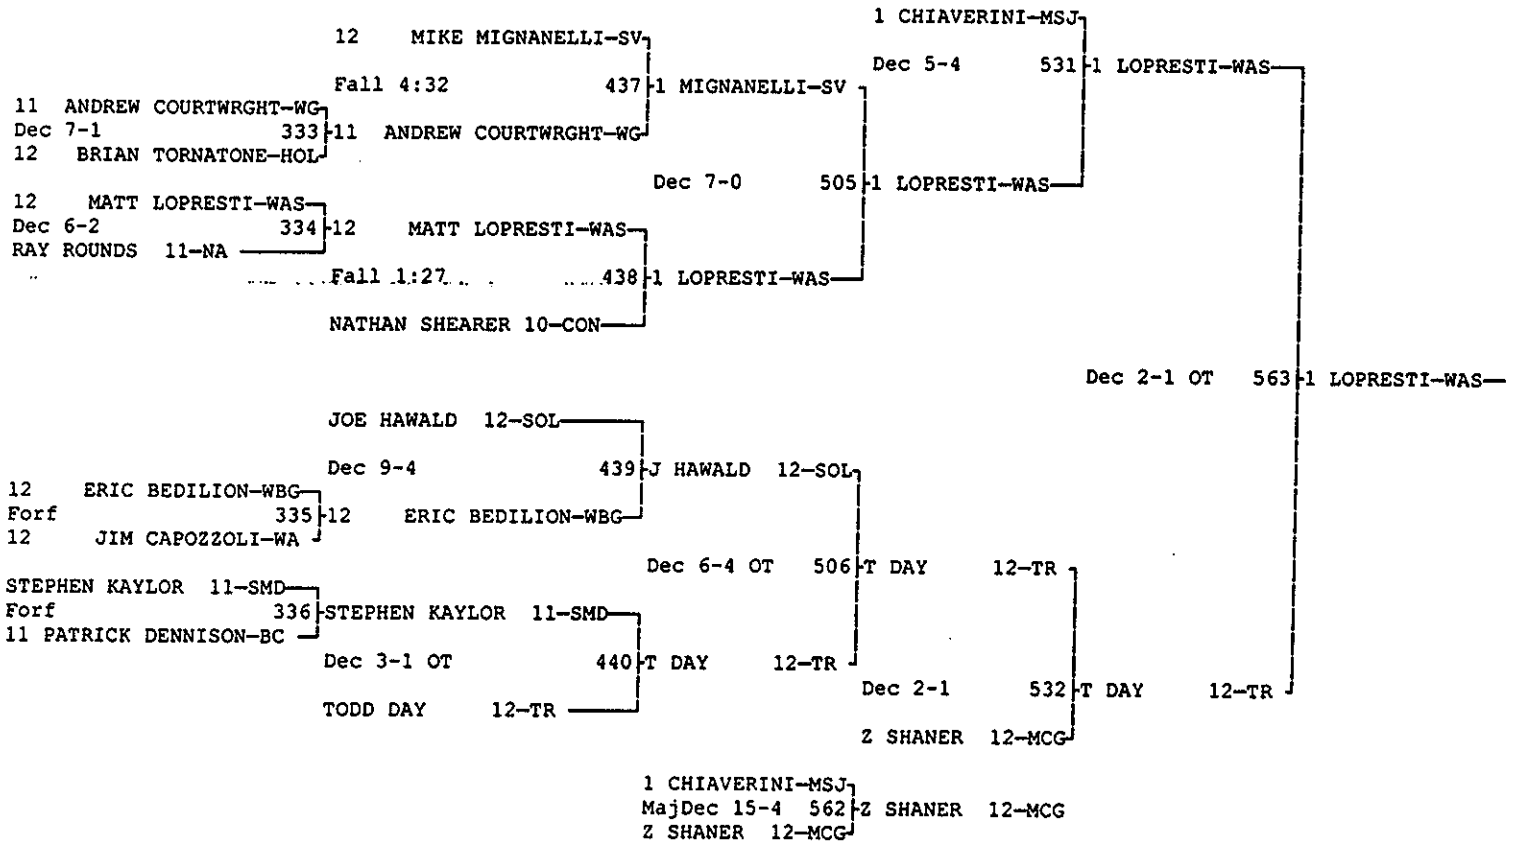

DECEMBER 29 & 30, 1997

Wt Class: 125

POWERADE CHRISTMAS TOURNAMENT

DECEMBER 29 & 30, 1997

Wt Class: 125

POWERADE CHRISTMAS TOURNAMENT

DECEMBER 29 & 30, 1997

Wt Class: 130

POWERADE CHRISTMAS TOURNAMENT

DECEMBER 29 & 30, 1997

Wt Class: 130

POWERADE CHRISTMAS TOURNAMENT

DECEMBER 29 & 30, 1997

Wt Class: 135

POWERADE CHRISTMAS TOURNAMENT

DECEMBER 29 & 30, 1997

Wt Class: 135

POWERADE CHRISTMAS TOURNAMENT

DECEMBER 29 & 30, 1997

Wt Class: 140

POWERADE CHRISTMAS TOURNAMENT

DECEMBER 29 & 30, 1997

Wt Class: 140

POWERADE CHRISTMAS TOURNAMENT