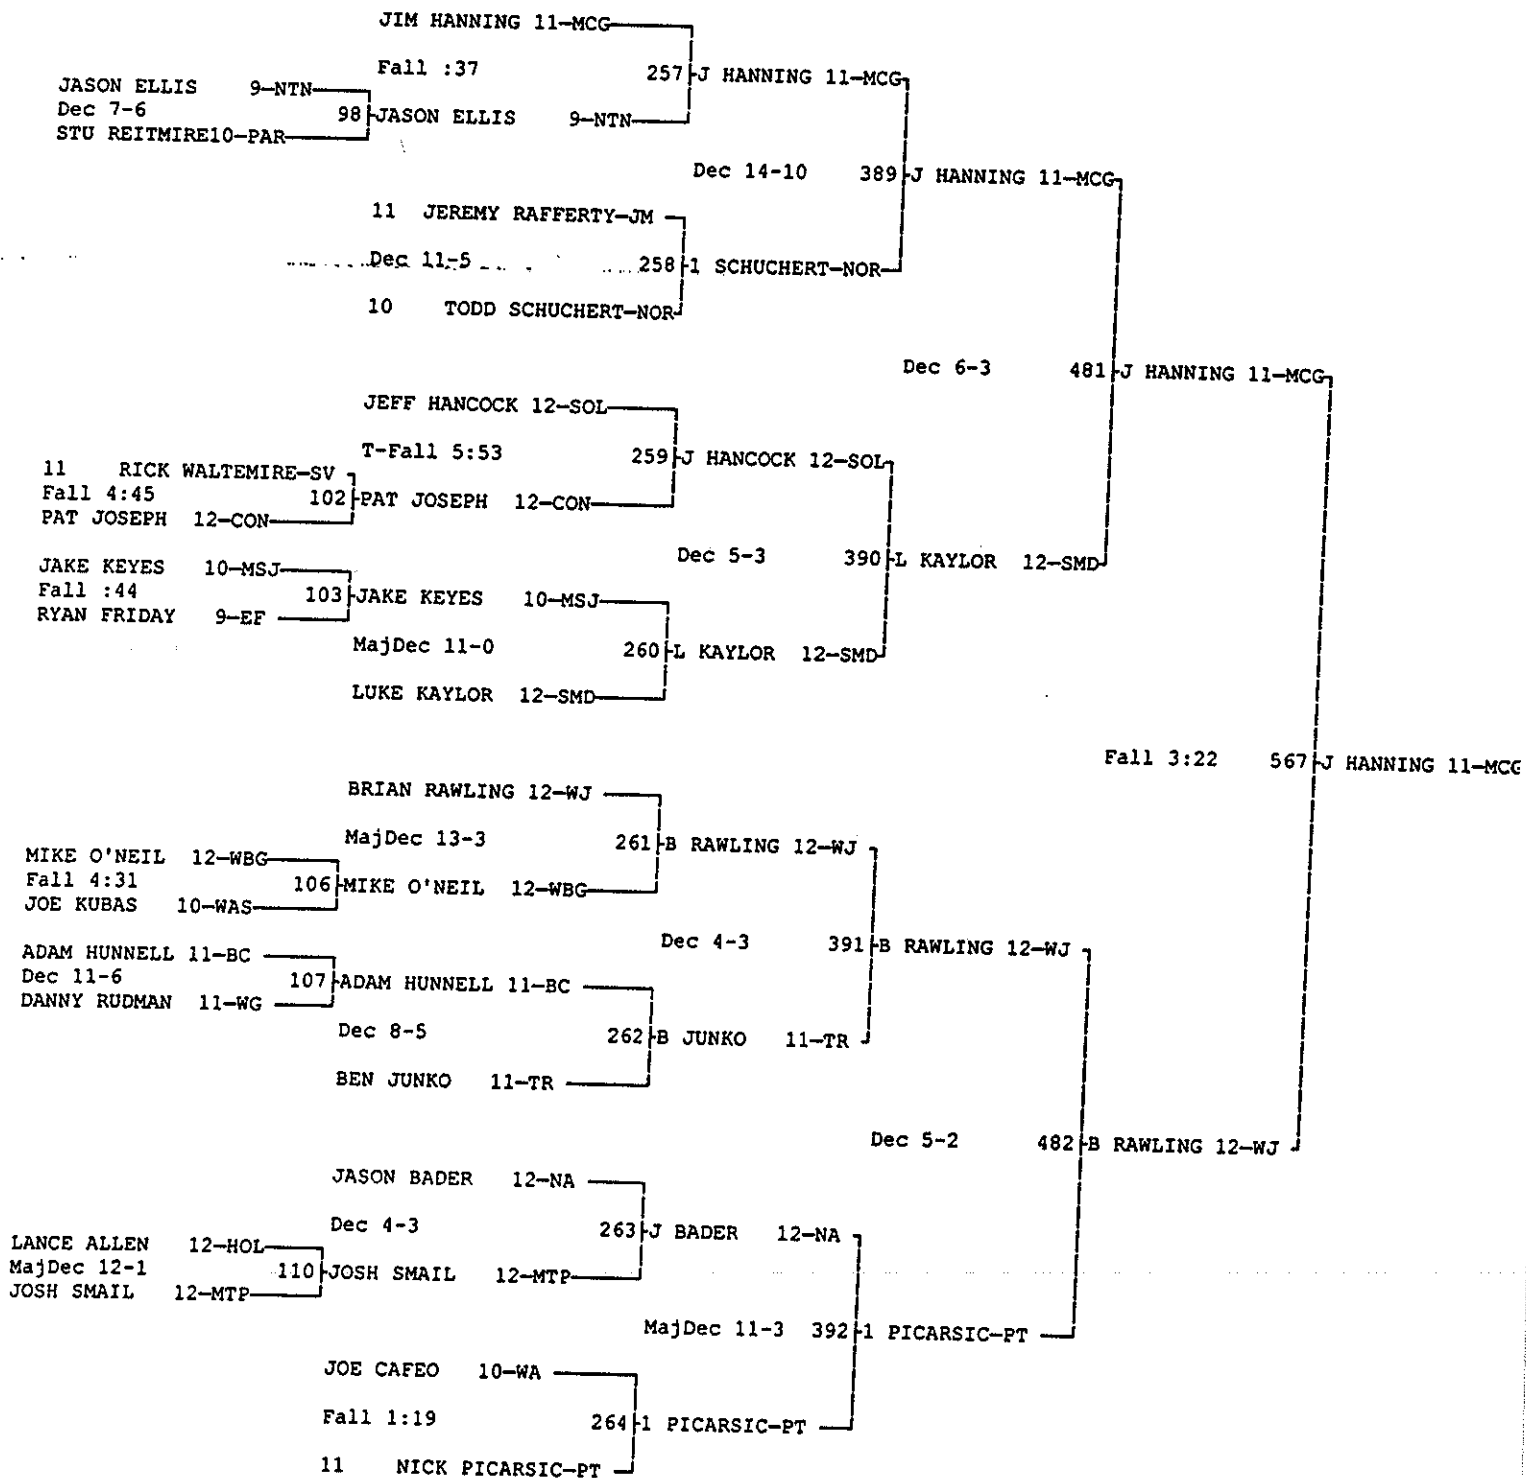

DECEMBER 29 & 30, 1997

Wt Class: 125

POWERADE CHRISTMAS TOURNAMENT

DECEMBER 29 & 30, 1997

Wt Class: 125

POWERADE CHRISTMAS TOURNAMENT

DECEMBER 29 & 30, 1997

Wt Class: 130

POWERADE CHRISTMAS TOURNAMENT

DECEMBER 29 & 30, 1997

Wt Class: 130

POWERADE CHRISTMAS TOURNAMENT

DECEMBER 29 & 30, 1997

Wt Class: 135

POWERADE CHRISTMAS TOURNAMENT

DECEMBER 29 & 30, 1997

Wt Class: 135

POWERADE CHRISTMAS TOURNAMENT

DECEMBER 29 & 30, 1997

Wt Class: 140

POWERADE CHRISTMAS TOURNAMENT

DECEMBER 29 & 30, 1997

Wt Class: 140

POWERADE CHRISTMAS TOURNAMENT