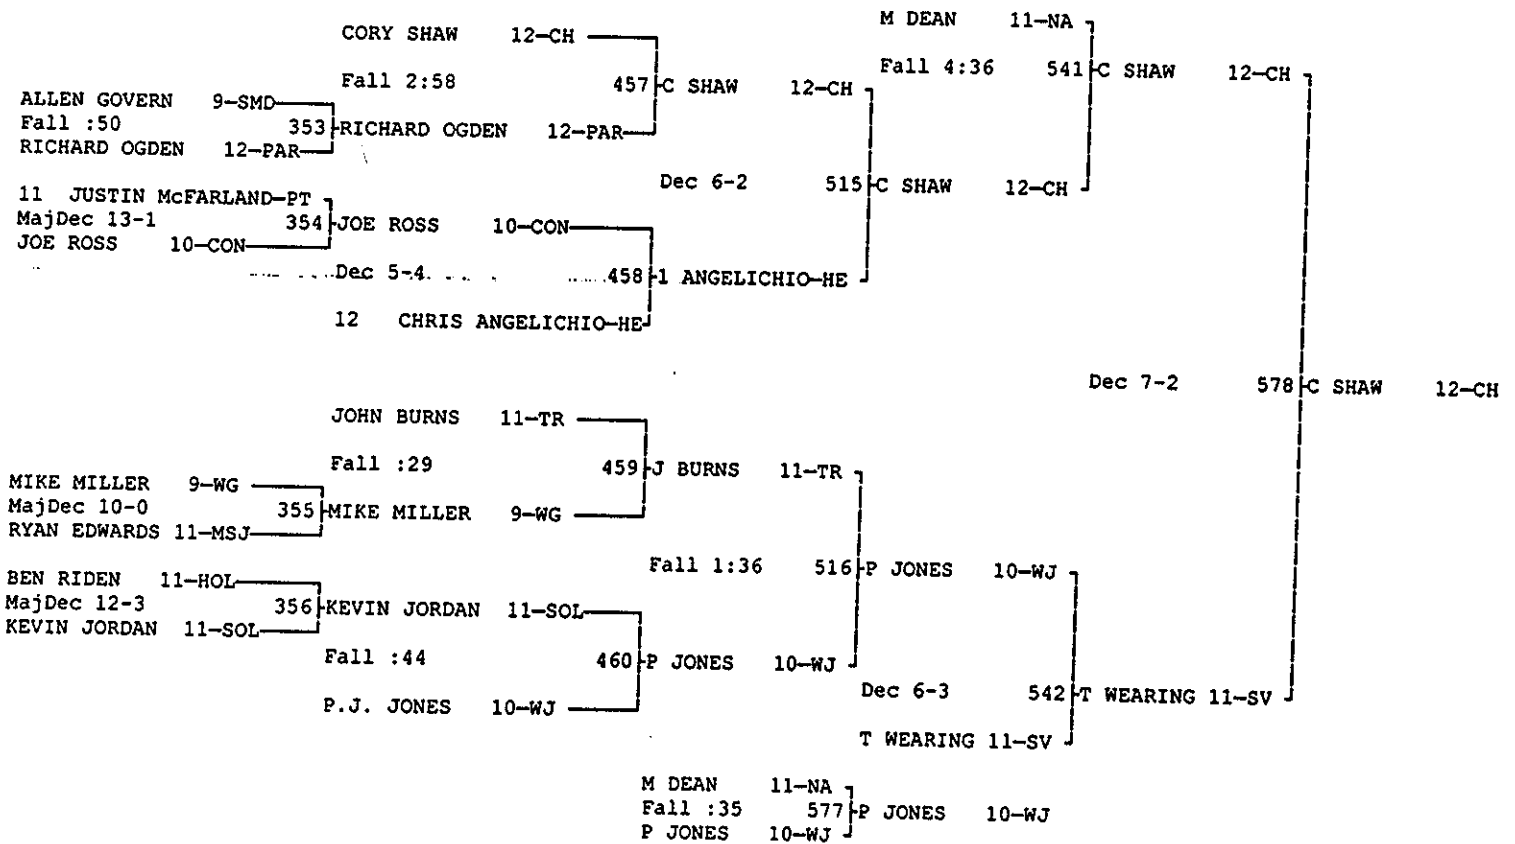

DECEMBER 29 & 30, 1997

Wt Class: 145

POWERADE CHRISTMAS TOURNAMENT

DECEMBER 29 & 30, 1997

Wt Class: 145

POWERADE CHRISTMAS TOURNAMENT

DECEMBER 29 & 30, 1997

Wt Class: 152

POWERADE CHRISTMAS TOURNAMENT

DECEMBER 29 & 30, 1997

Wt Class: 160

POWERADE CHRISTMAS TOURNAMENT
DECEMBER 29 & 30, 1997
Wt Class: 171

POWERADE CHRISTMAS TOURNAMENT

DECEMBER 29 & 30, 1997

Wt Class: 171

POWERADE CHRISTMAS TOURNAMENT

DECEMBER 29 & 30, 1997

Wt Class: 189

POWERADE CHRISTMAS TOURNAMENT

DECEMBER 29 & 30, 1997

Wt Class: 275