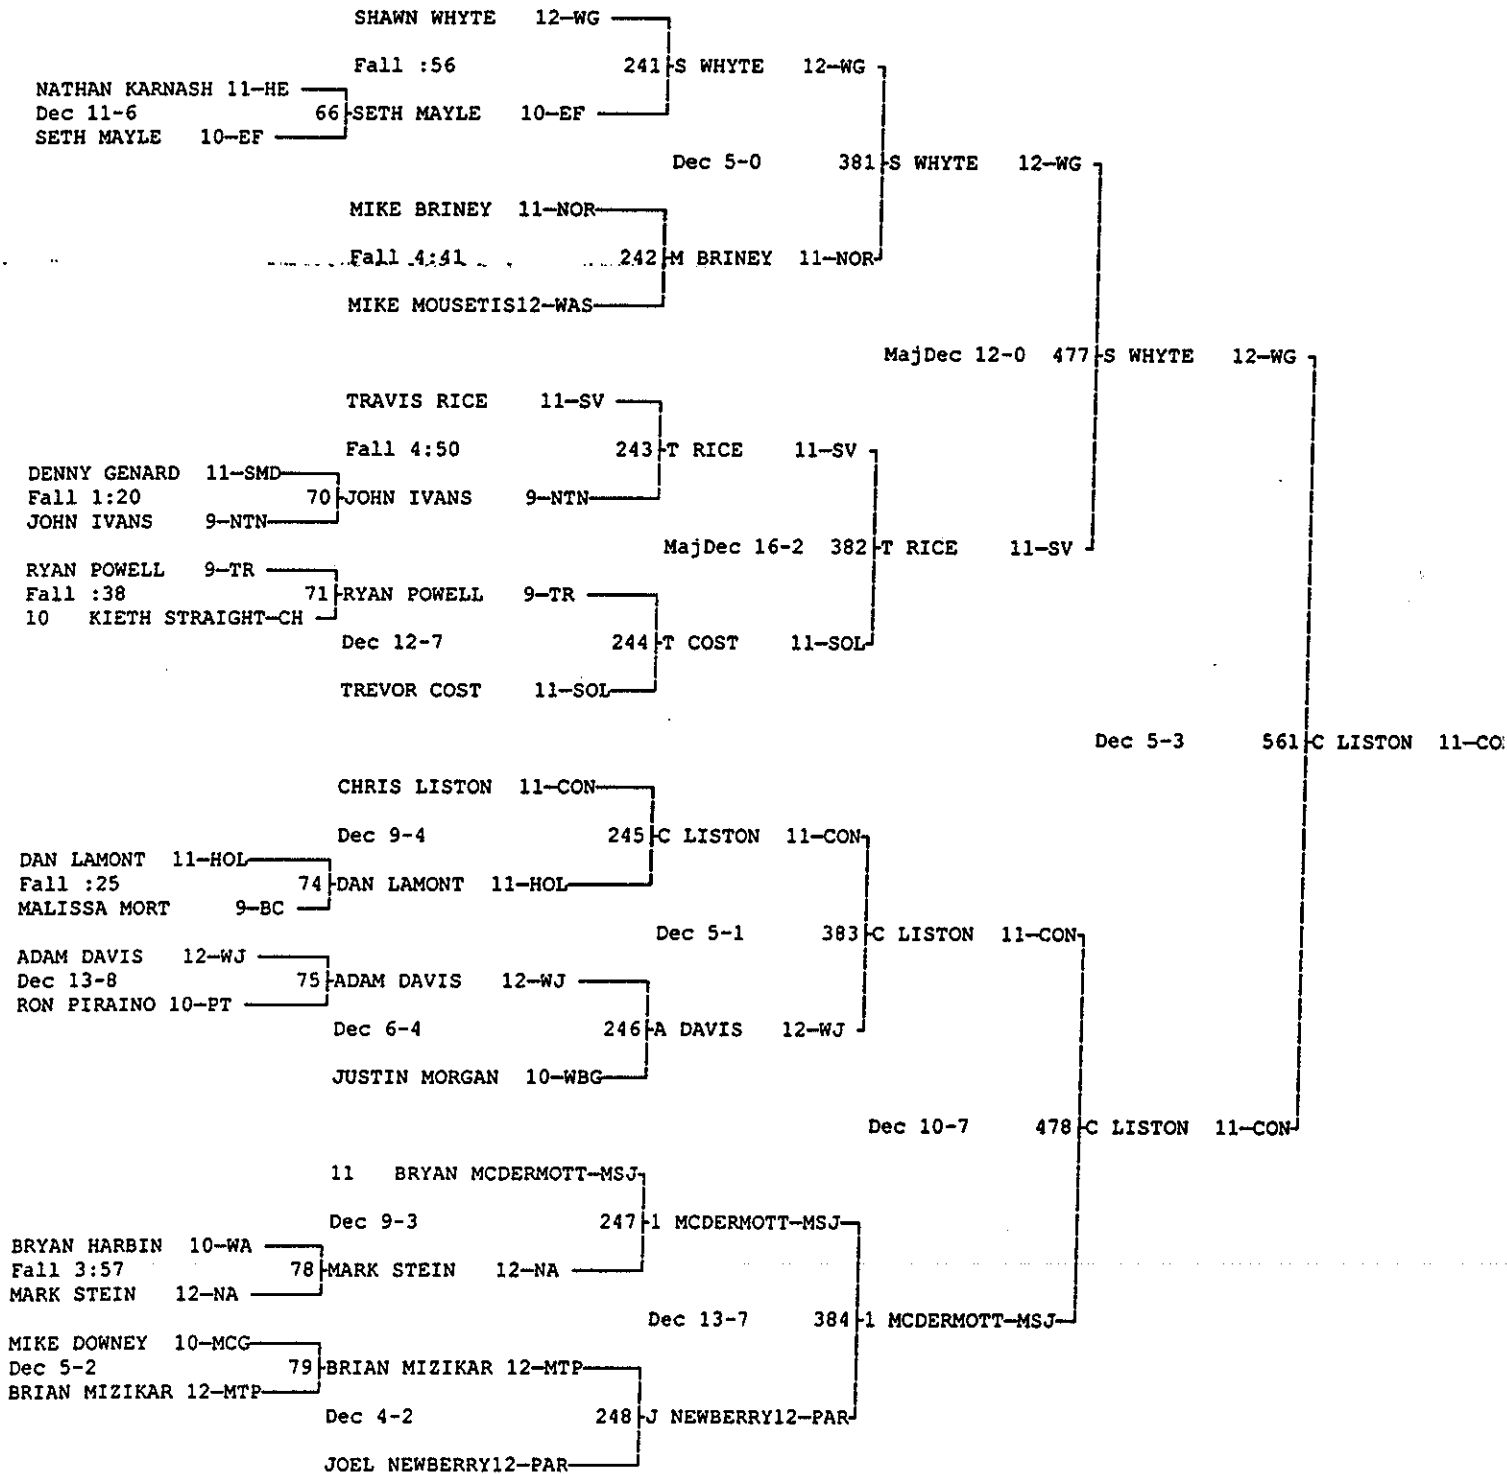

DECEMBER 29 & 30, 1997

Wt Class: 125

POWERADE CHRISTMAS TOURNAMENT

DECEMBER 29 & 30, 1997

Wt Class: 125

POWERADE CHRISTMAS TOURNAMENT

DECEMBER 29 & 30, 1997

Wt Class: 130

POWERADE CHRISTMAS TOURNAMENT

DECEMBER 29 & 30, 1997

Wt Class: 130

POWERADE CHRISTMAS TOURNAMENT

DECEMBER 29 & 30, 1997

Wt Class: 135

POWERADE CHRISTMAS TOURNAMENT

DECEMBER 29 & 30, 1997