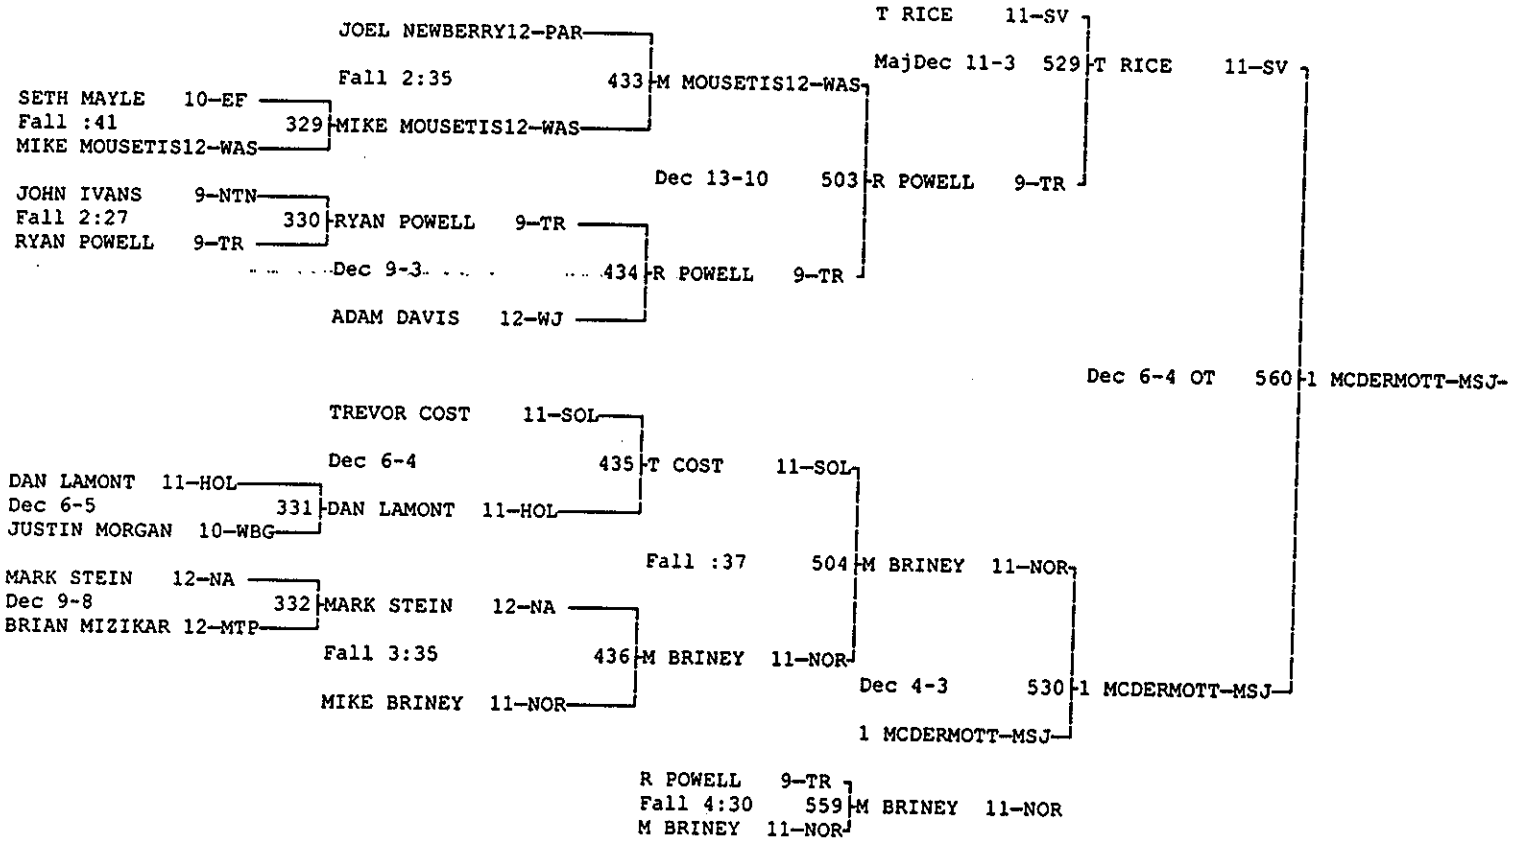

POWERADE CHRISTMAS TOURNAMENT

DECEMBER 29 & 30, 1997

Wt Class: 103

POWERADE CHRISTMAS TOURNAMENT

DECEMBER 29 & 30, 1997

Wt Class: 103

POWERADE CHRISTMAS TOURNAMENT

DECEMBER 29 & 30, 1997

Wt Class: 112

POWERADE CHRISTMAS TOURNAMENT

DECEMBER 29 & 30, 1997

Wt Class: 112

POWERADE CHRISTMAS TOURNAMENT

DECEMBER 29 & 30, 1997

Wt Class: 119

POWERADE CHRISTMAS TOURNAMENT

DECEMBER 29 & 30, 1997

Wt Class: 125

POWERADE CHRISTMAS TOURNAMENT

DECEMBER 29 & 30, 1997

Wt Class: 125

POWERADE CHRISTMAS TOURNAMENT

DECEMBER 29 & 30, 1997

Wt Class: 130

POWERADE CHRISTMAS TOURNAMENT

DECEMBER 29 & 30, 1997

Wt Class: 130

POWERADE CHRISTMAS TOURNAMENT

DECEMBER 29 & 30, 1997

Wt Class: 135

POWERADE CHRISTMAS TOURNAMENT

DECEMBER 29 & 30, 1997