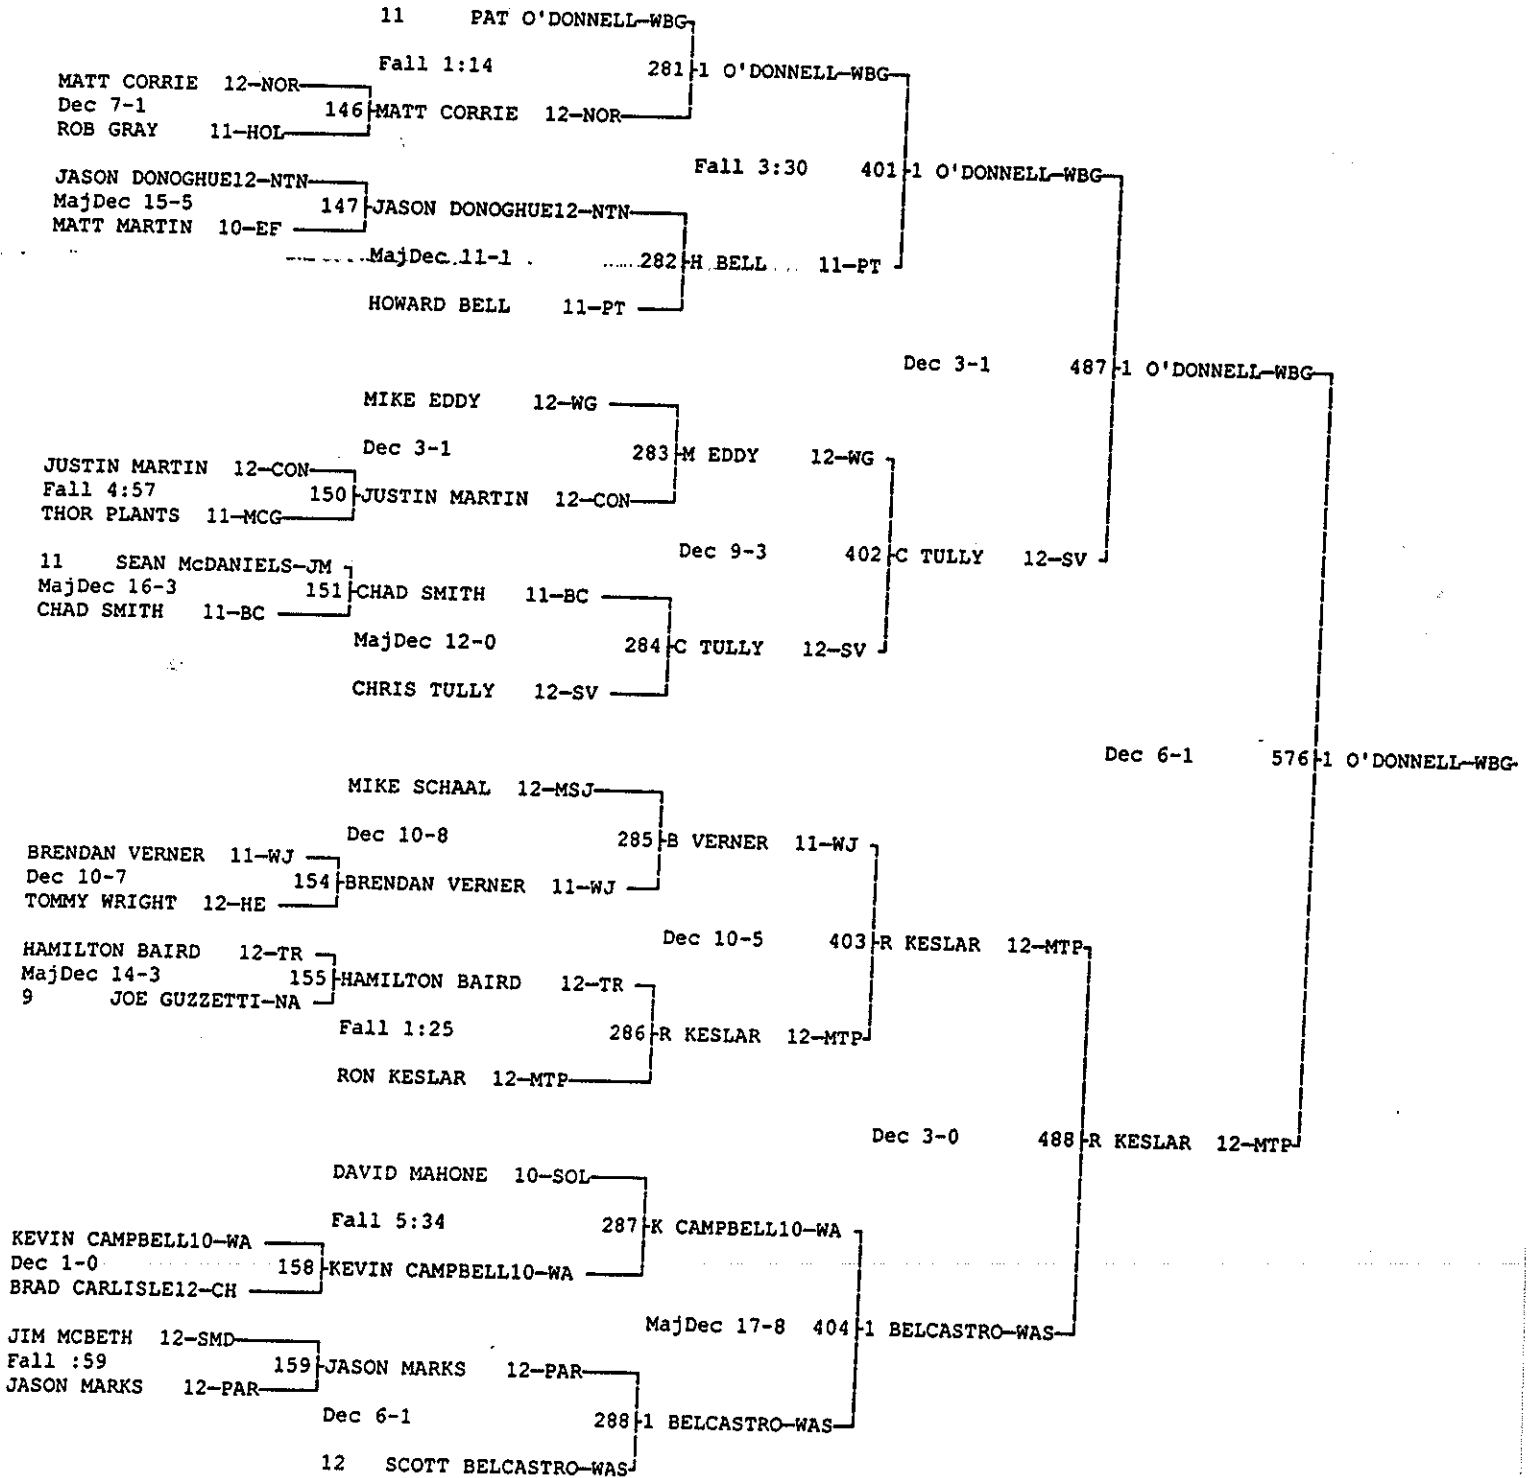

DECEMBER 29 & 30, 1997

Wt Class: 145

POWERADE CHRISTMAS TOURNAMENT

DECEMBER 29 & 30, 1997

Wt Class: 145

POWERADE CHRISTMAS TOURNAMENT

DECEMBER 29 & 30, 1997

Wt Class: 152

POWERADE CHRISTMAS TOURNAMENT

DECEMBER 29 & 30, 1997

Wt Class: 160

POWERADE CHRISTMAS TOURNAMENT
DECEMBER 29 & 30, 1997
Wt Class: 171

POWERADE CHRISTMAS TOURNAMENT

DECEMBER 29 & 30, 1997

Wt Class: 171

POWERADE CHRISTMAS TOURNAMENT