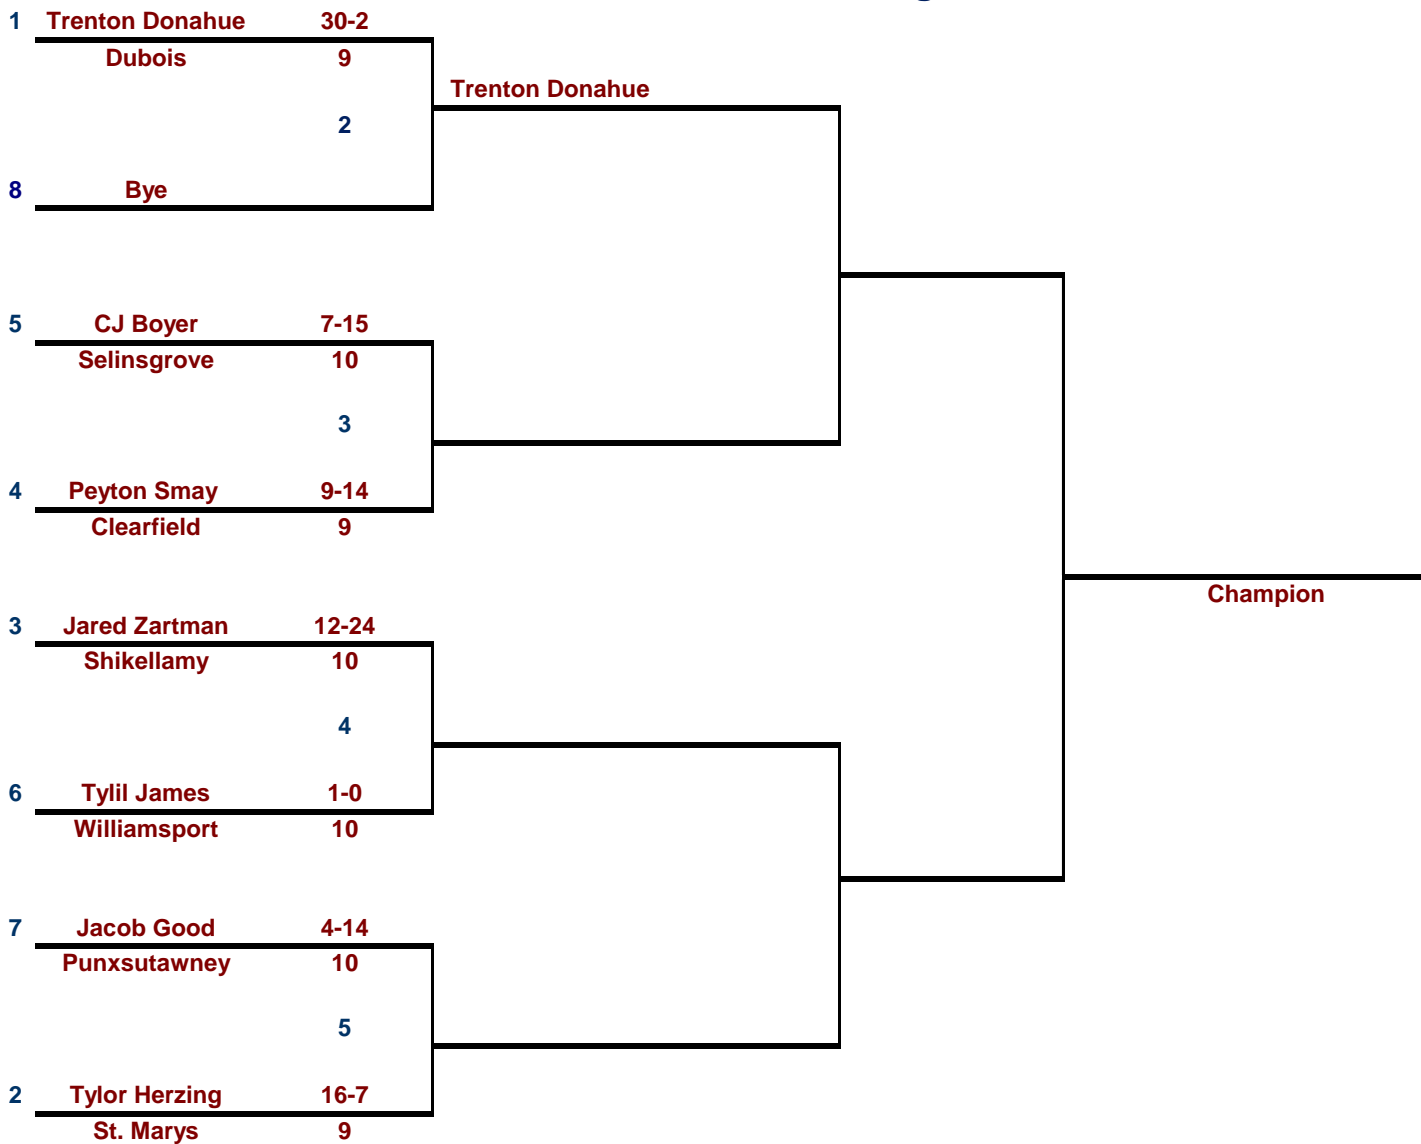

**2017 District IX Class AAA Wrestling Championships
Clearfield Area High School February 24 & 25, 2017**

Weight Class 106