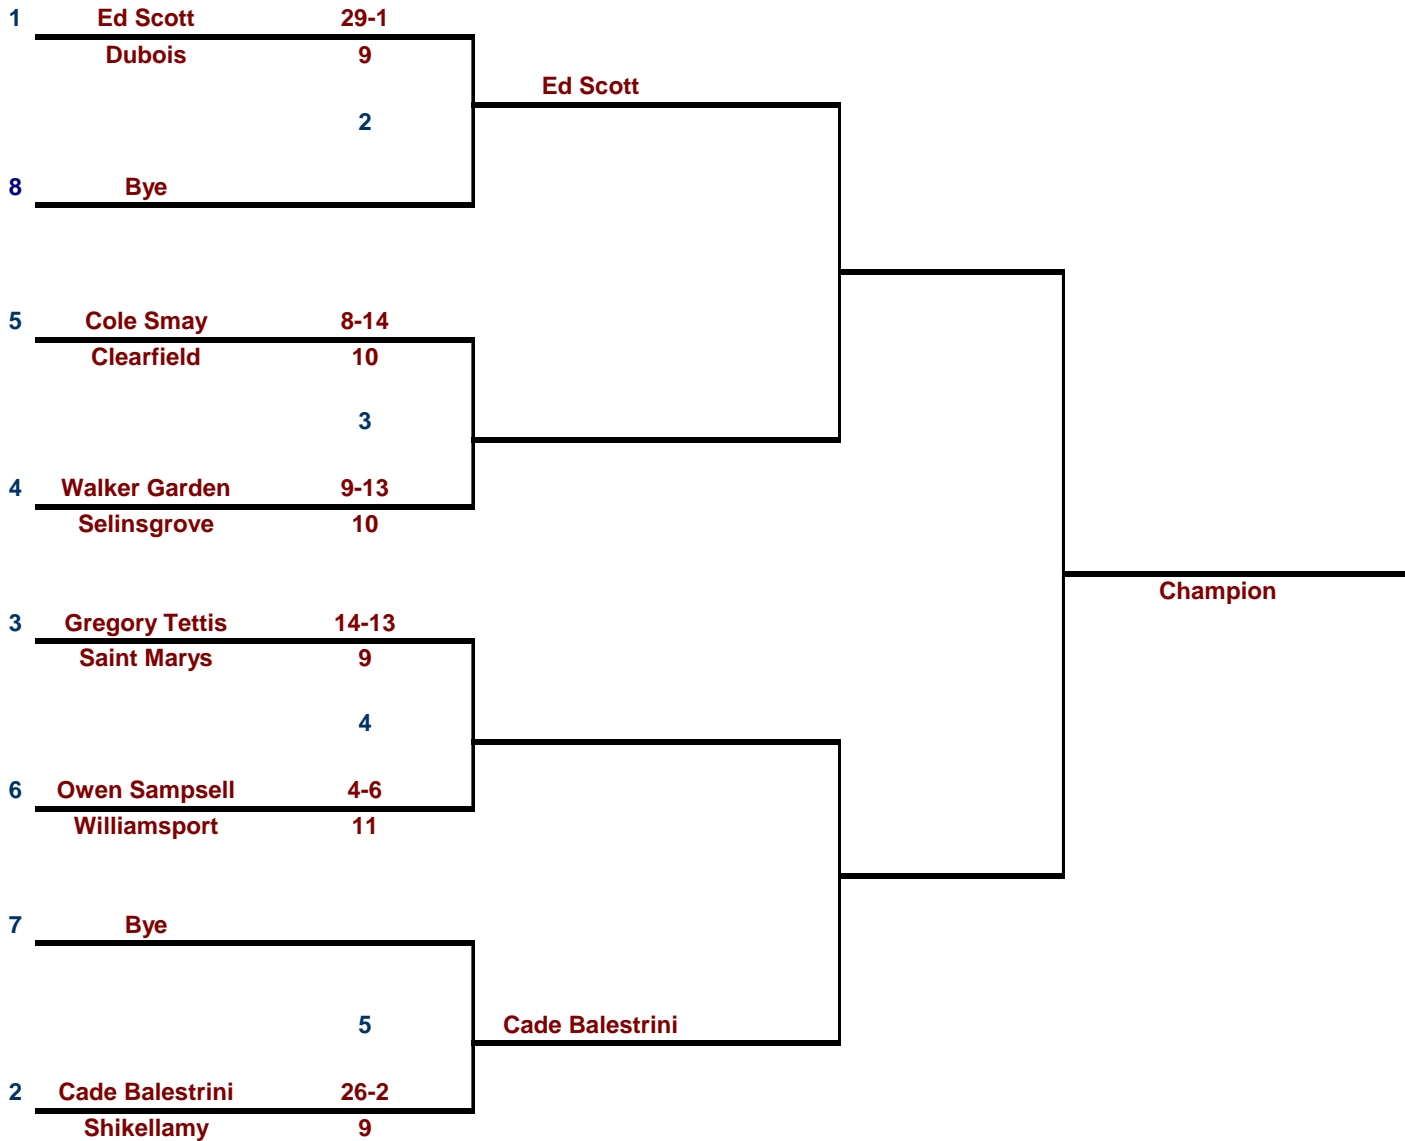

**2017 District IX Class AAA Wrestling Championships
Clearfield Area High School February 24 & 25, 2017**

Weight Class 113