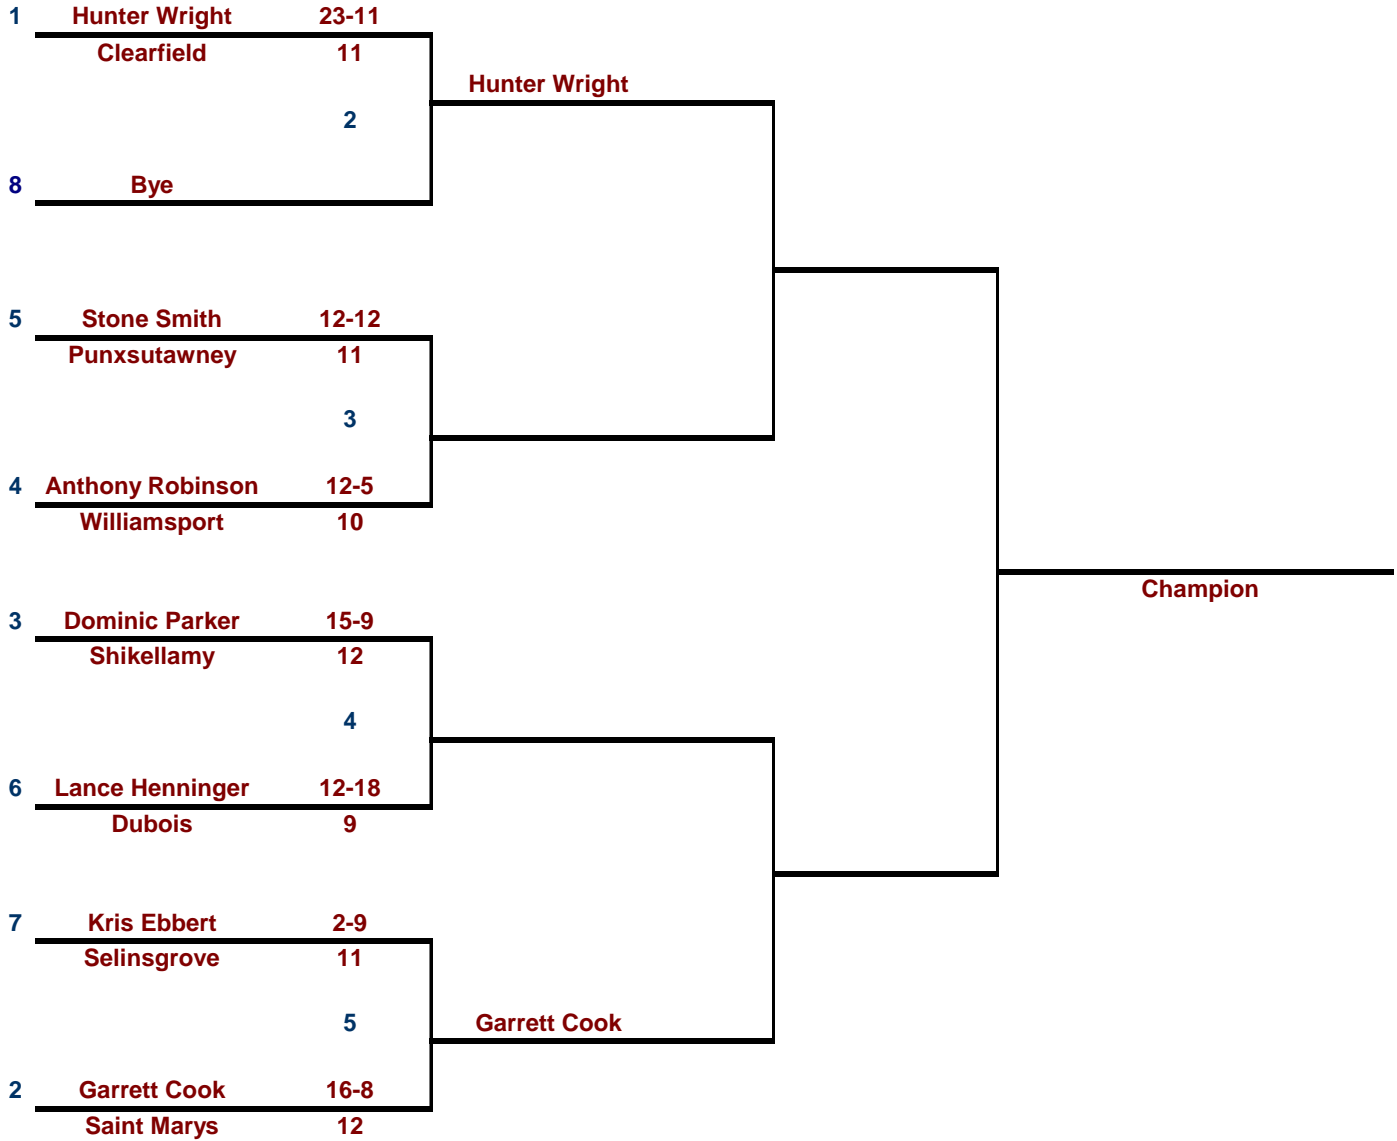

**2017 District IX Class AAA Wrestling Championships
Clearfield Area High School February 24 & 25, 2017**

Weight Class 152