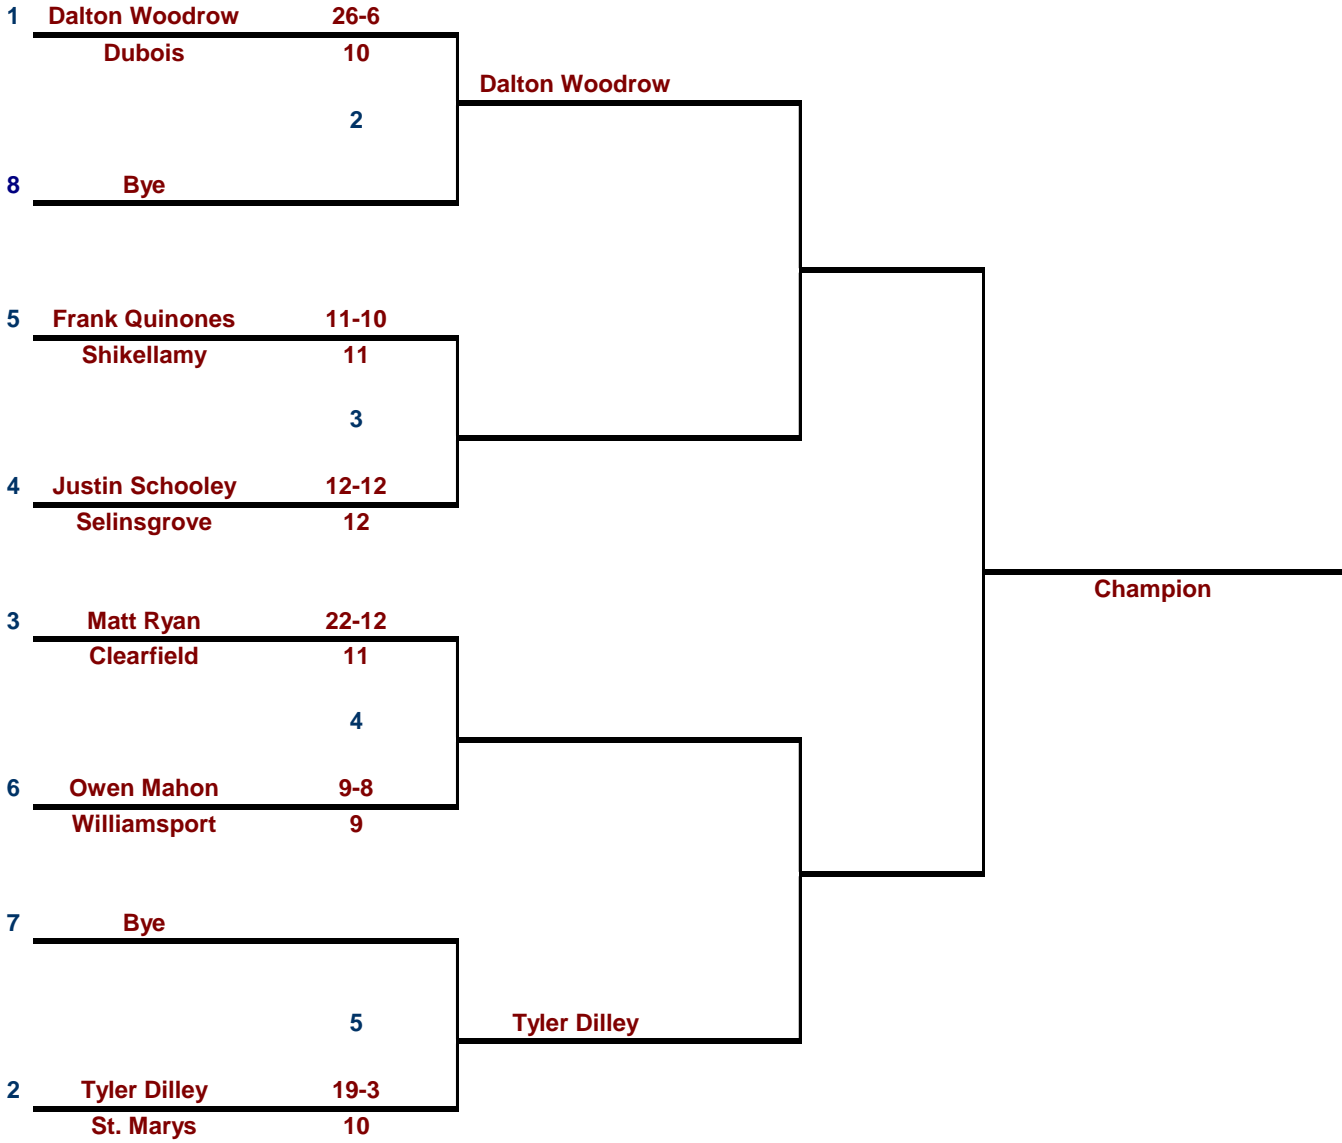

**2017 District IX Class AAA Wrestling Championships
Clearfield Area High School February 24 & 25, 2017**

Weight Class 120