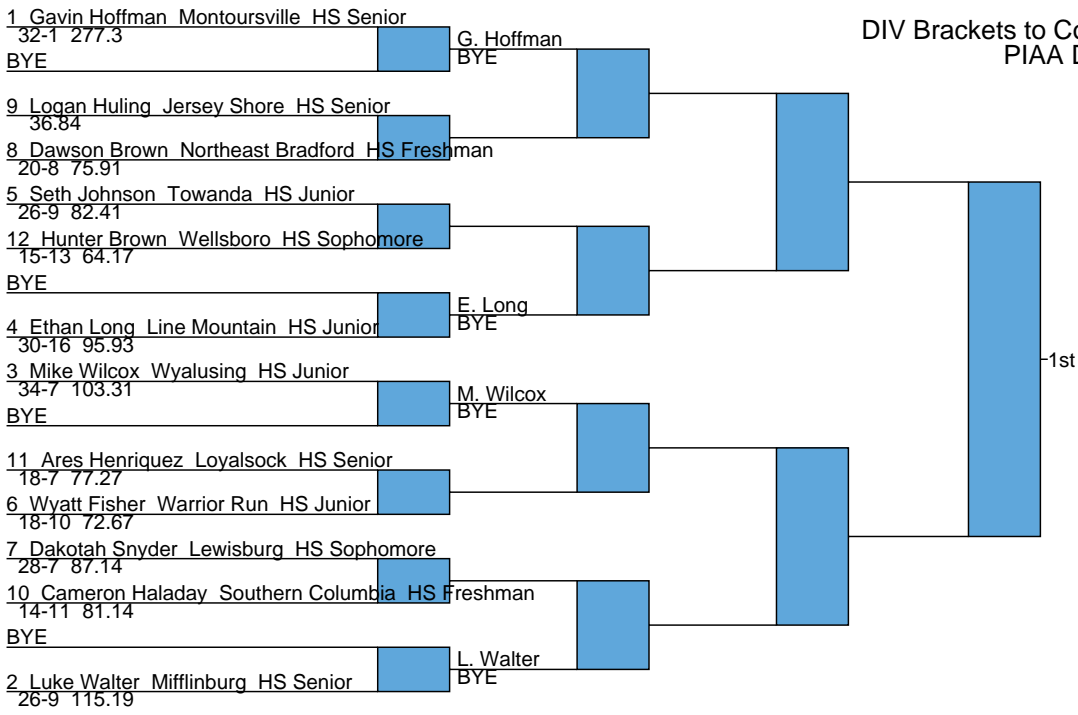

2 Andrew Shedleski Lewisburg HS Junior  
 32-1 173.43

Z. Zimmerman  
 BYE

C. Snook  
 BYE

C. Kepner  
 BYE

A. Shedleski  
 BYE

DIV Brackets to Coaches  
 PIAA DIV AA  
 182

DIV Brackets to Coaches  
PIAA DIV AA  
195