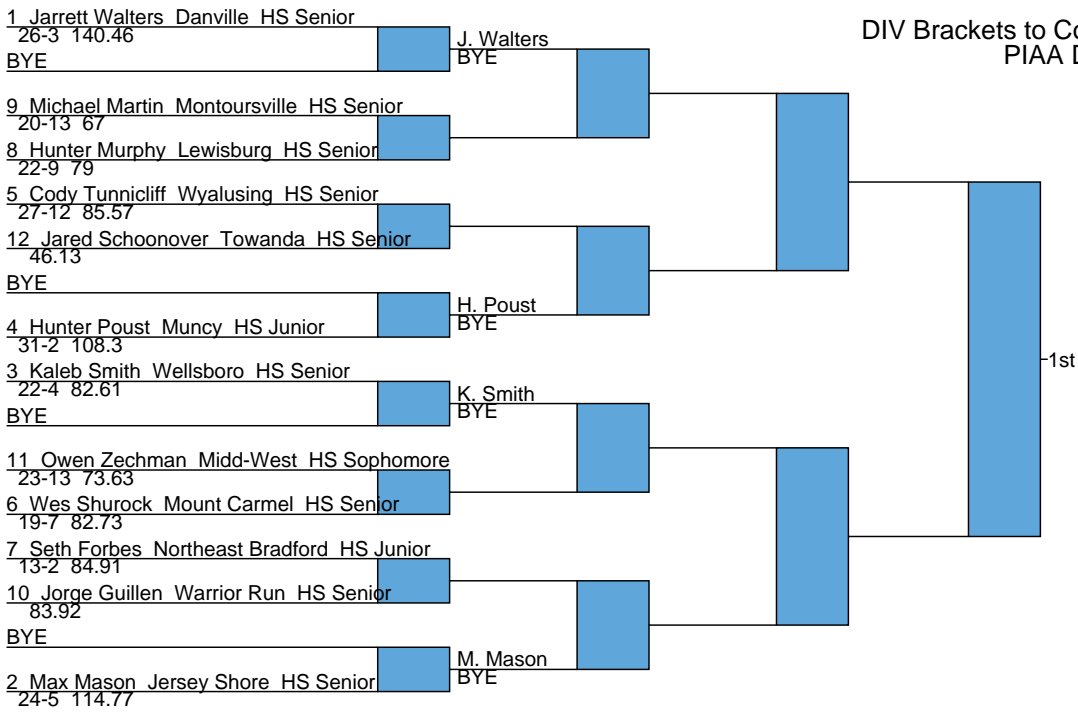

DIV Brackets to Coaches
PIAA DIV AA
220