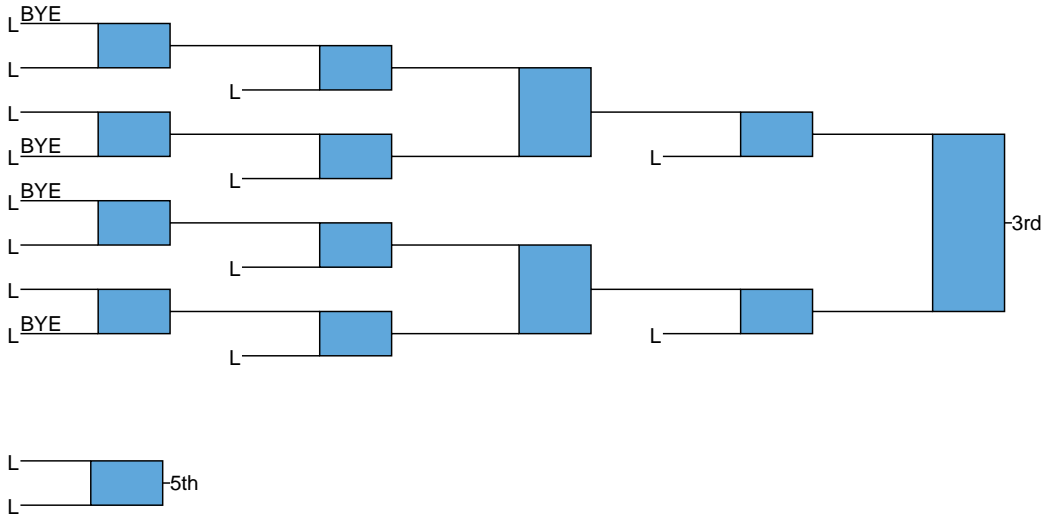

DIV Brackets to Coaches
PIAA DIV AA
220