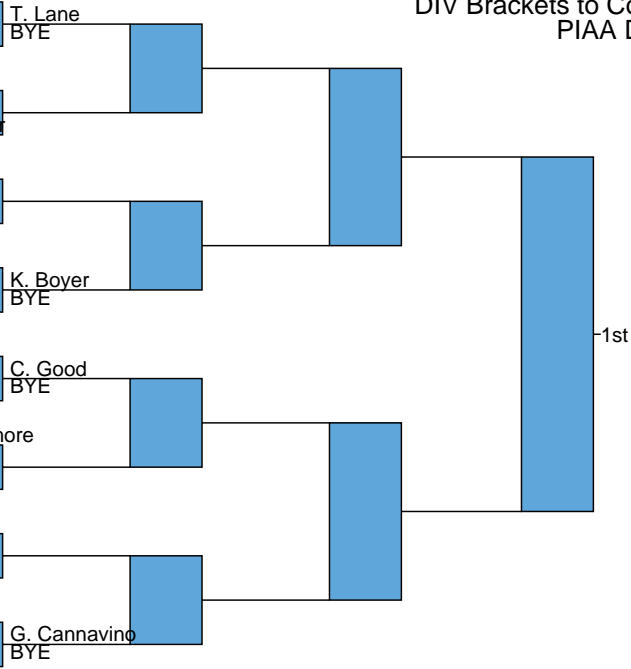

1 Todd Lane Southern Columbia HS Senior
36-4 240.71
BYE

9 Joe Doss Wyalusing HS Junior
15-11 66.54

8 Charles Steinbacher Montoursville HS Junior
19-16 76.35

5 Keegan Kisner Towanda HS Senior
30-9 106.79

12 Trevor Kennedy Montgomery HS Junior
17-12 58.33
BYE

4 Kenny Boyer Line Mountain HS Senior
25-10 118.5

3 Coleman Good Muncy HS Sophomore
28-3 99.67
BYE

11 Cameron Andrews North Penn HS Sophomore
19-10 84

6 Billy Kline South Williamsport HS Senior
17-10 79.5

7 Logan Bennett Milton HS Senior
29-6 152.83

10 Eric Gessner Mifflinburg HS Sophomore
26-7 111.14
BYE

2 Gage Cannavino Athens HS Senior
28-6 196.92

DIV Brackets to Coaches
PIAA DIV AA
145