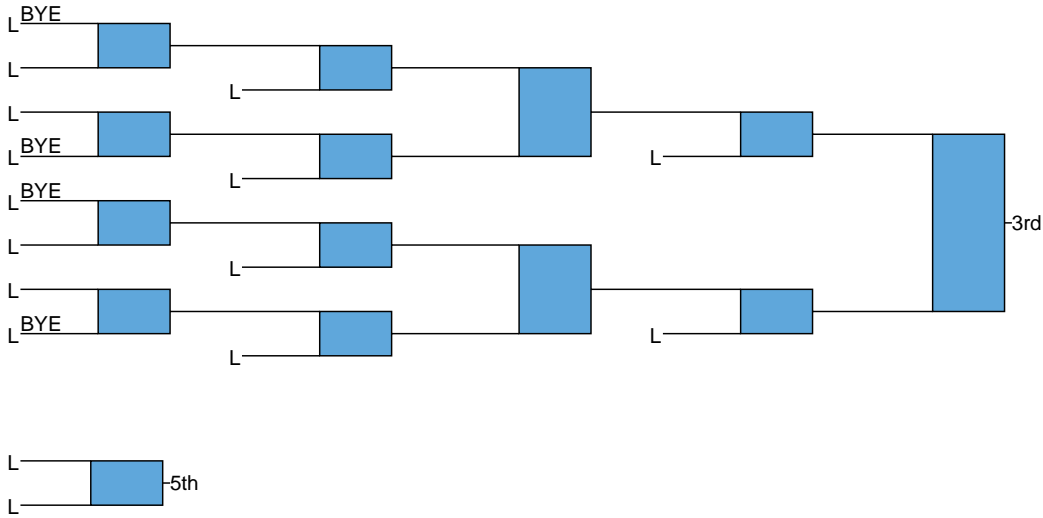

1 Todd Lane Southern Columbia HS Senior
36-4 240.71
BYE

9 Joe Doss Wyalusing HS Junior
15-11 66.54

8 Charles Steinbacher Montoursville HS Junior
19-16 76.35

5 Keegan Kisner Towanda HS Senior
30-9 106.79

12 Trevor Kennedy Montgomery HS Junior
17-12 58.33
BYE

4 Kenny Boyer Line Mountain HS Senior
25-10 118.5

3 Coleman Good Muncy HS Sophomore
28-3 99.67
BYE

11 Cameron Andrews North Penn HS Sophomore
19-10 84

6 Billy Kline South Williamsport HS Senior
17-10 79.5

7 Logan Bennett Milton HS Senior
29-6 152.83

10 Eric Gessner Mifflinburg HS Sophomore
26-7 111.14
BYE

2 Gage Cannavino Athens HS Senior
28-6 196.92

DIV Brackets to Coaches
PIAA DIV AA
145