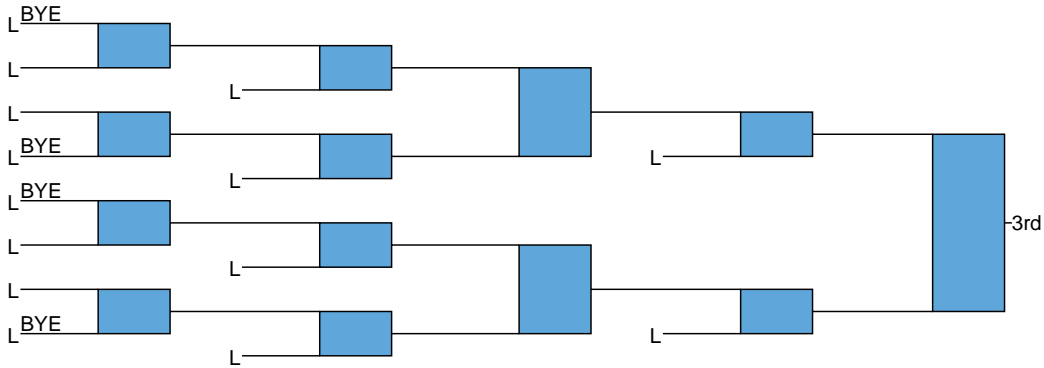

2 Andrew Shedleski Lewisburg HS Junior  
 32-1 173.43

Z. Zimmerman  
 BYE

C. Snook  
 BYE

C. Kepner  
 BYE

A. Shedleski  
 BYE

DIV Brackets to Coaches  
 PIAA DIV AA  
 182

DIV Brackets to Coaches  
PIAA DIV AA  
195