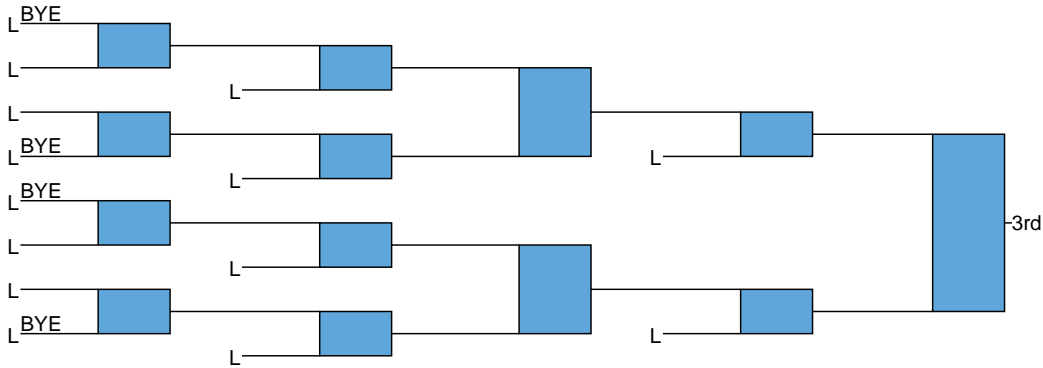

2 Jacob Carpenter Shamokin HS Junior  
 27-3 148.39

C. Edsell  
 BYE

N. Gush  
 BYE

K. Bennett  
 BYE

J. Carpenter  
 BYE

DIV Brackets to Coaches  
 PIAA DIV AA  
 160

1st

3rd