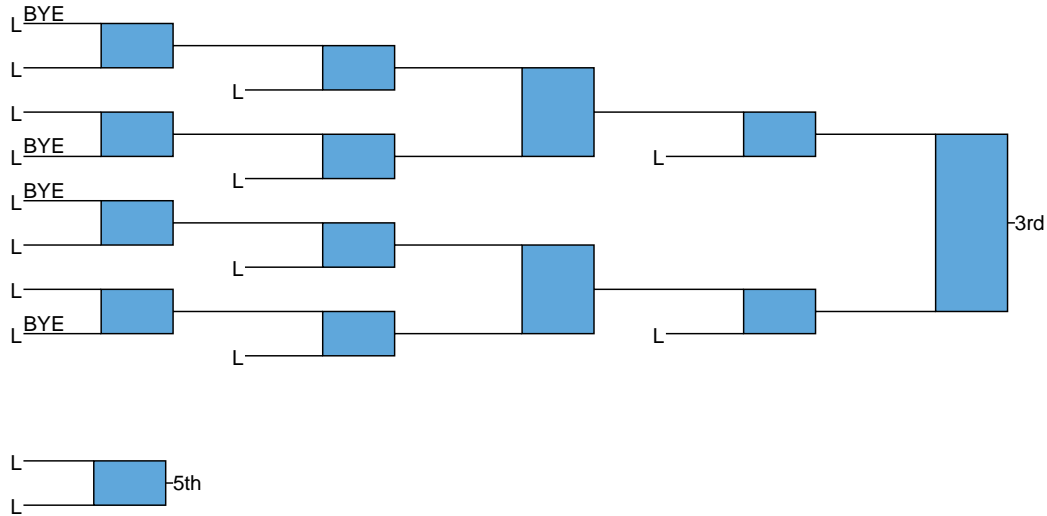

2 Andrew Shedleski Lewisburg HS Junior  
 32-1 173.43

Z. Zimmerman  
 BYE

C. Snook  
 BYE

C. Kepner  
 BYE

A. Shedleski  
 BYE

DIV Brackets to Coaches  
 PIAA DIV AA  
 182

DIV Brackets to Coaches  
PIAA DIV AA  
195