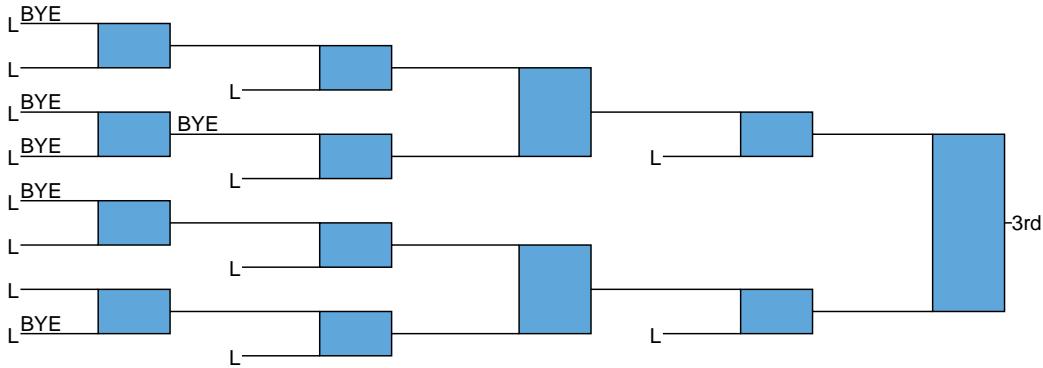

7 Keefer Goodspeed Warrior Run HS Junior  
23-7 99

10 Mario Barberio Muncy HS Freshman  
25-10 90.07  
BYE

2 Austin Burkhart Athens HS Junior  
30-5 200.71

DIV Brackets to Coaches  
PIAA DIV AA  
113

1st

3rd