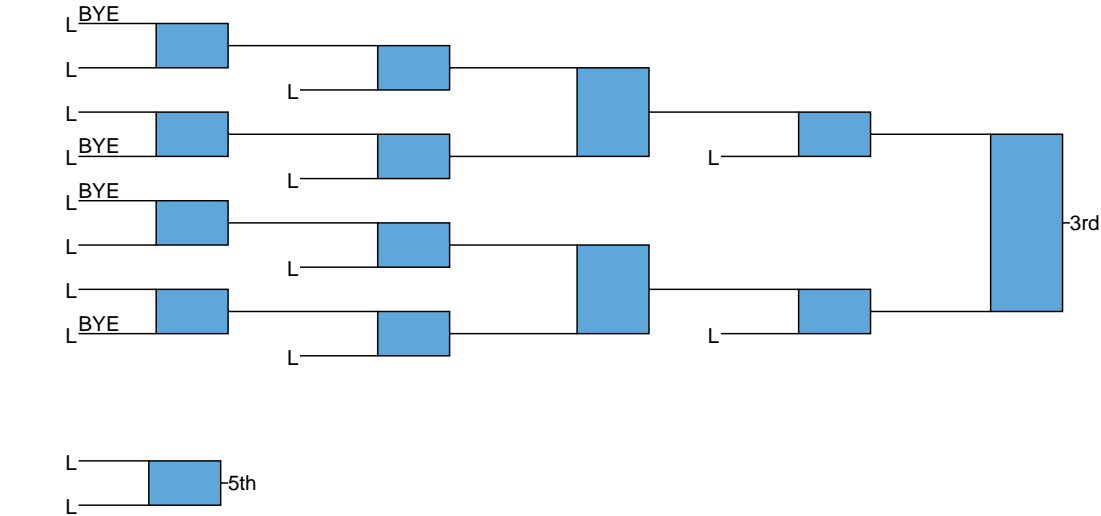

18-11 77.9

2 Michael Kustanbauter Muncy HS Sophomore

28-7 92.71

M. Kustanbauter

BYE

DIV Brackets to Coaches  
PIAA DIV AA  
170

1 Zachery Zimmerman Troy HS Senior  
 24-2 180.67  
 BYE

9 Cameron Wood Montoursville HS Freshman  
 17-16 70