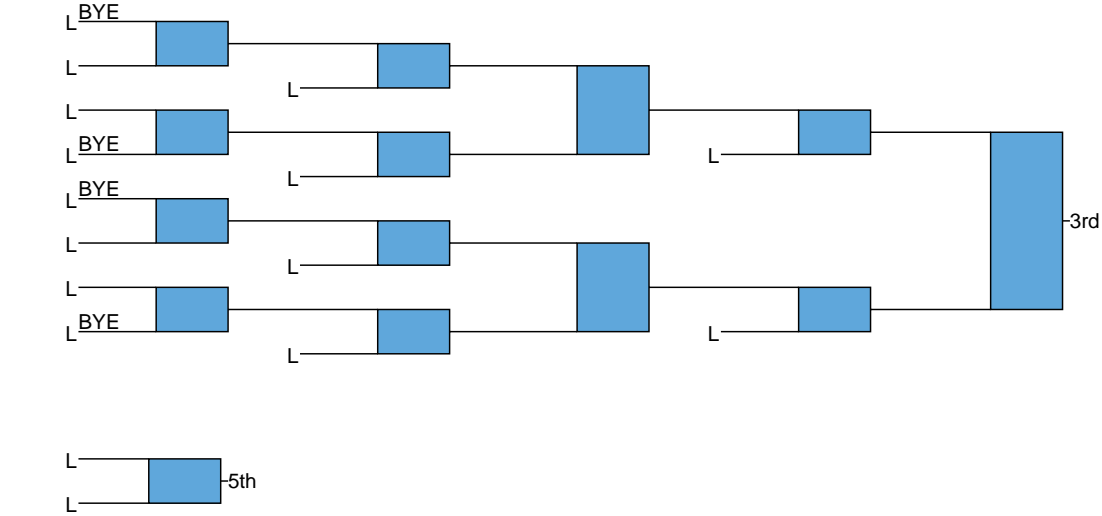

J. Haley  
BYE

C. Linn  
BYE

M. Milbrand  
BYE

DIV Brackets to Coaches  
PIAA DIV AA  
152

1 Creighton Edsell Wyalusing HS Junior  
 27-1 183  
 BYE

9 Tyler Williams Troy HS Sophomore  
 18-15 64.72

8 Kyle Tomb Jersey Shore HS Sophomore  
 15-11 70.55