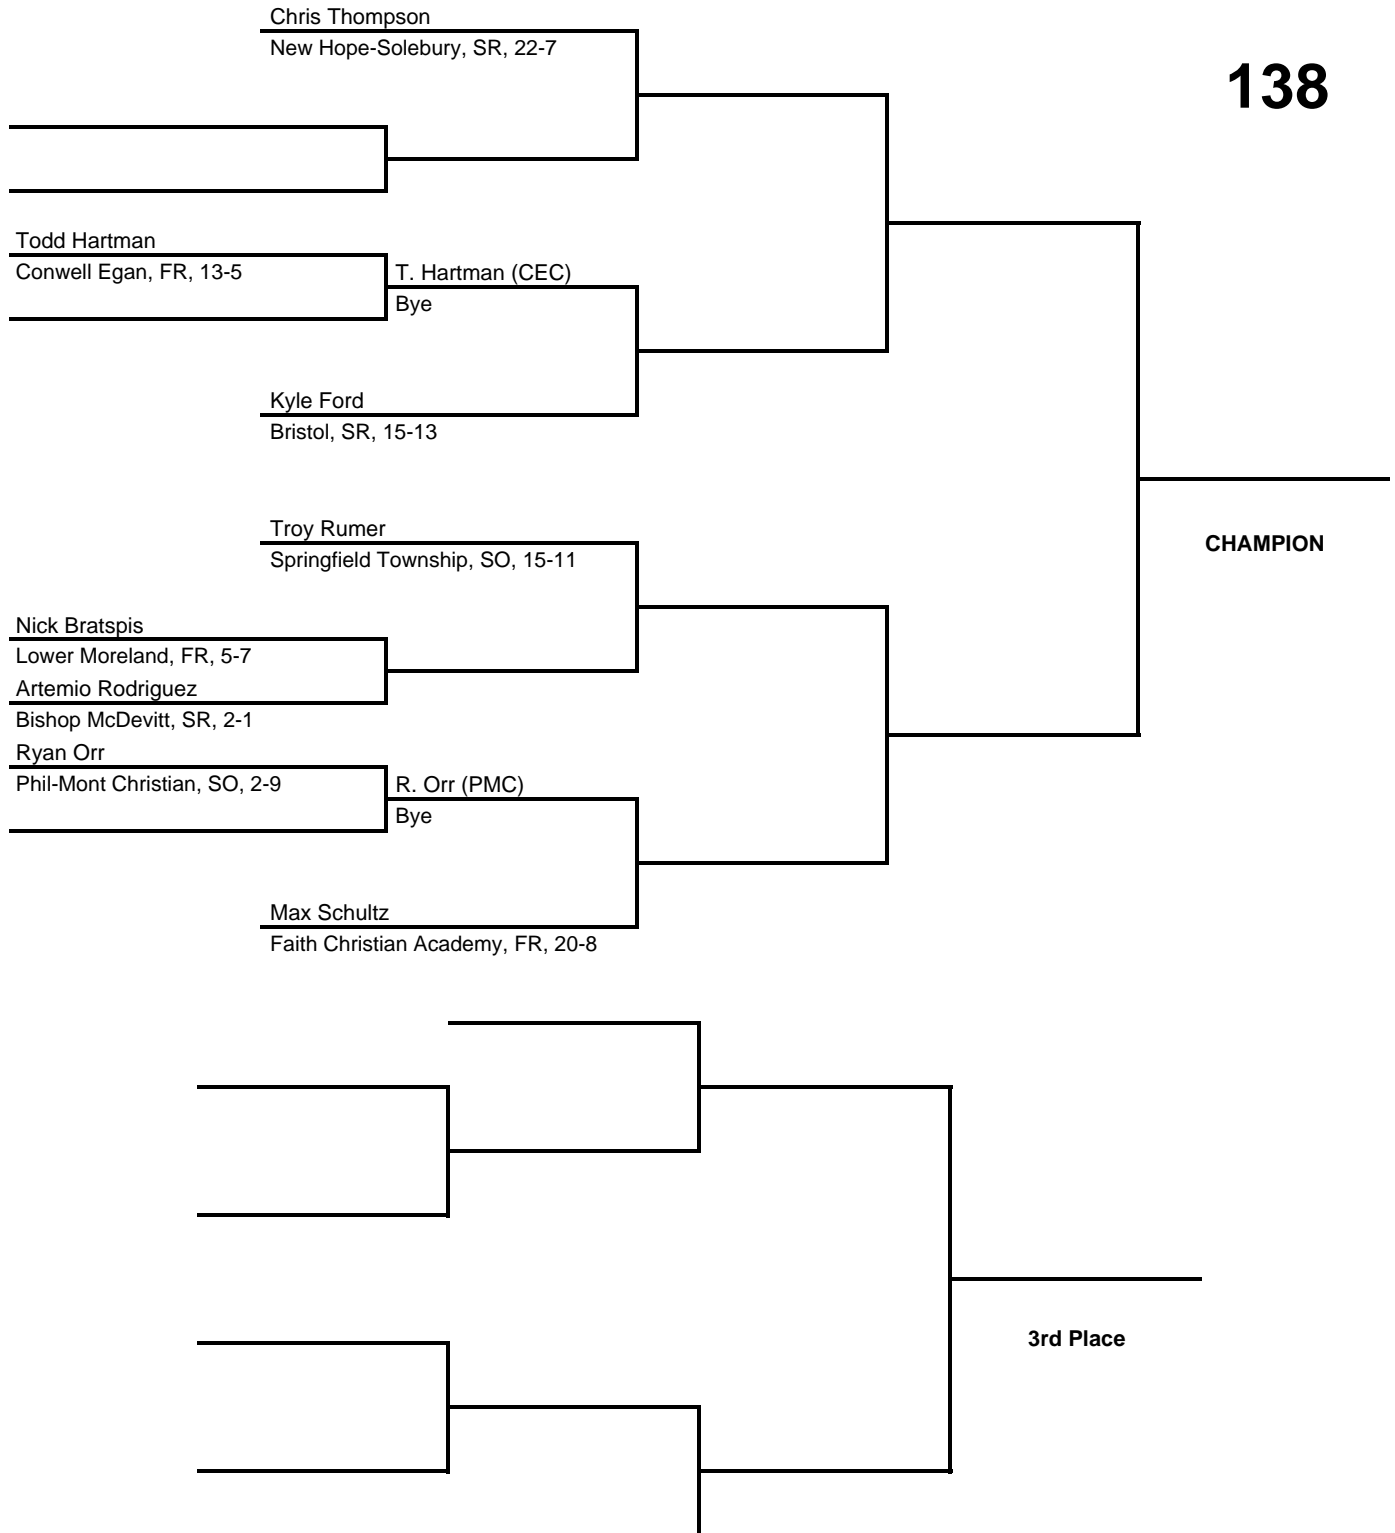

2017 District 1/12 AA

at Church Farm School -- February 25, 2017

results provided by
PA-Wrestling.com