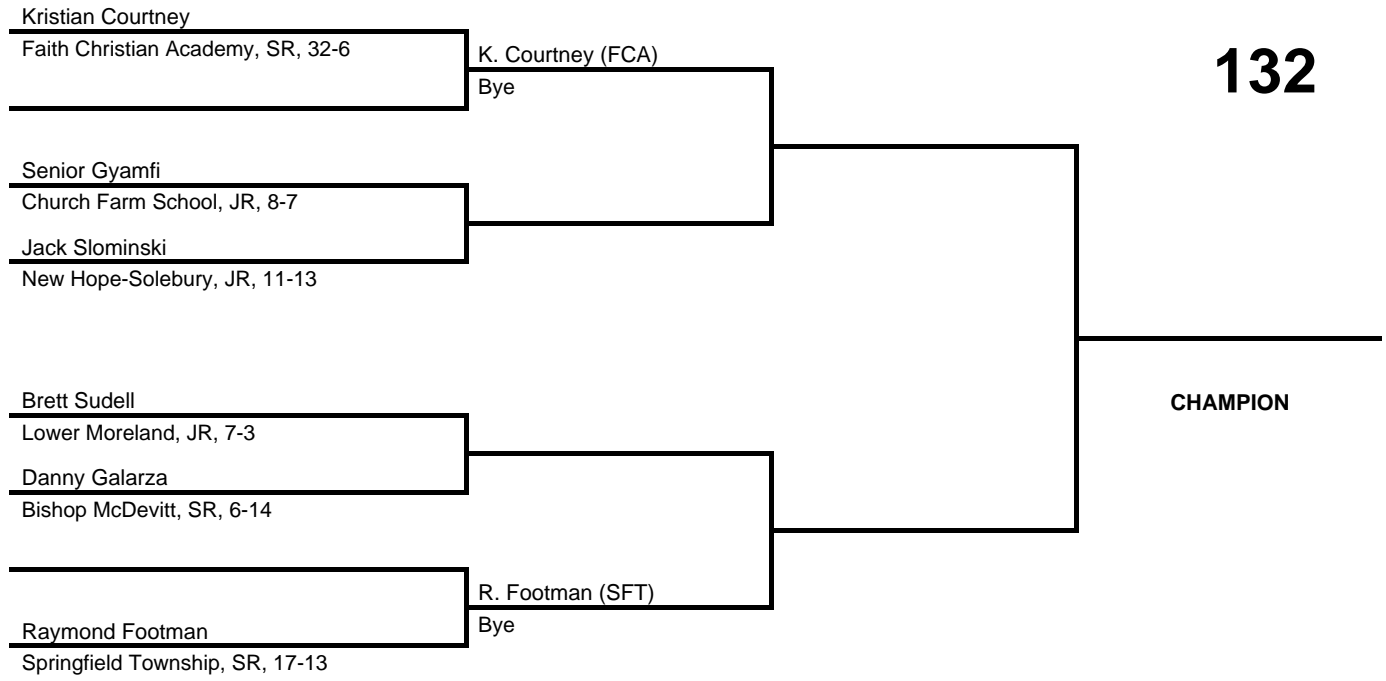

2017 District 1/12 AA

at Church Farm School -- February 25, 2017

results provided by
PA-Wrestling.com