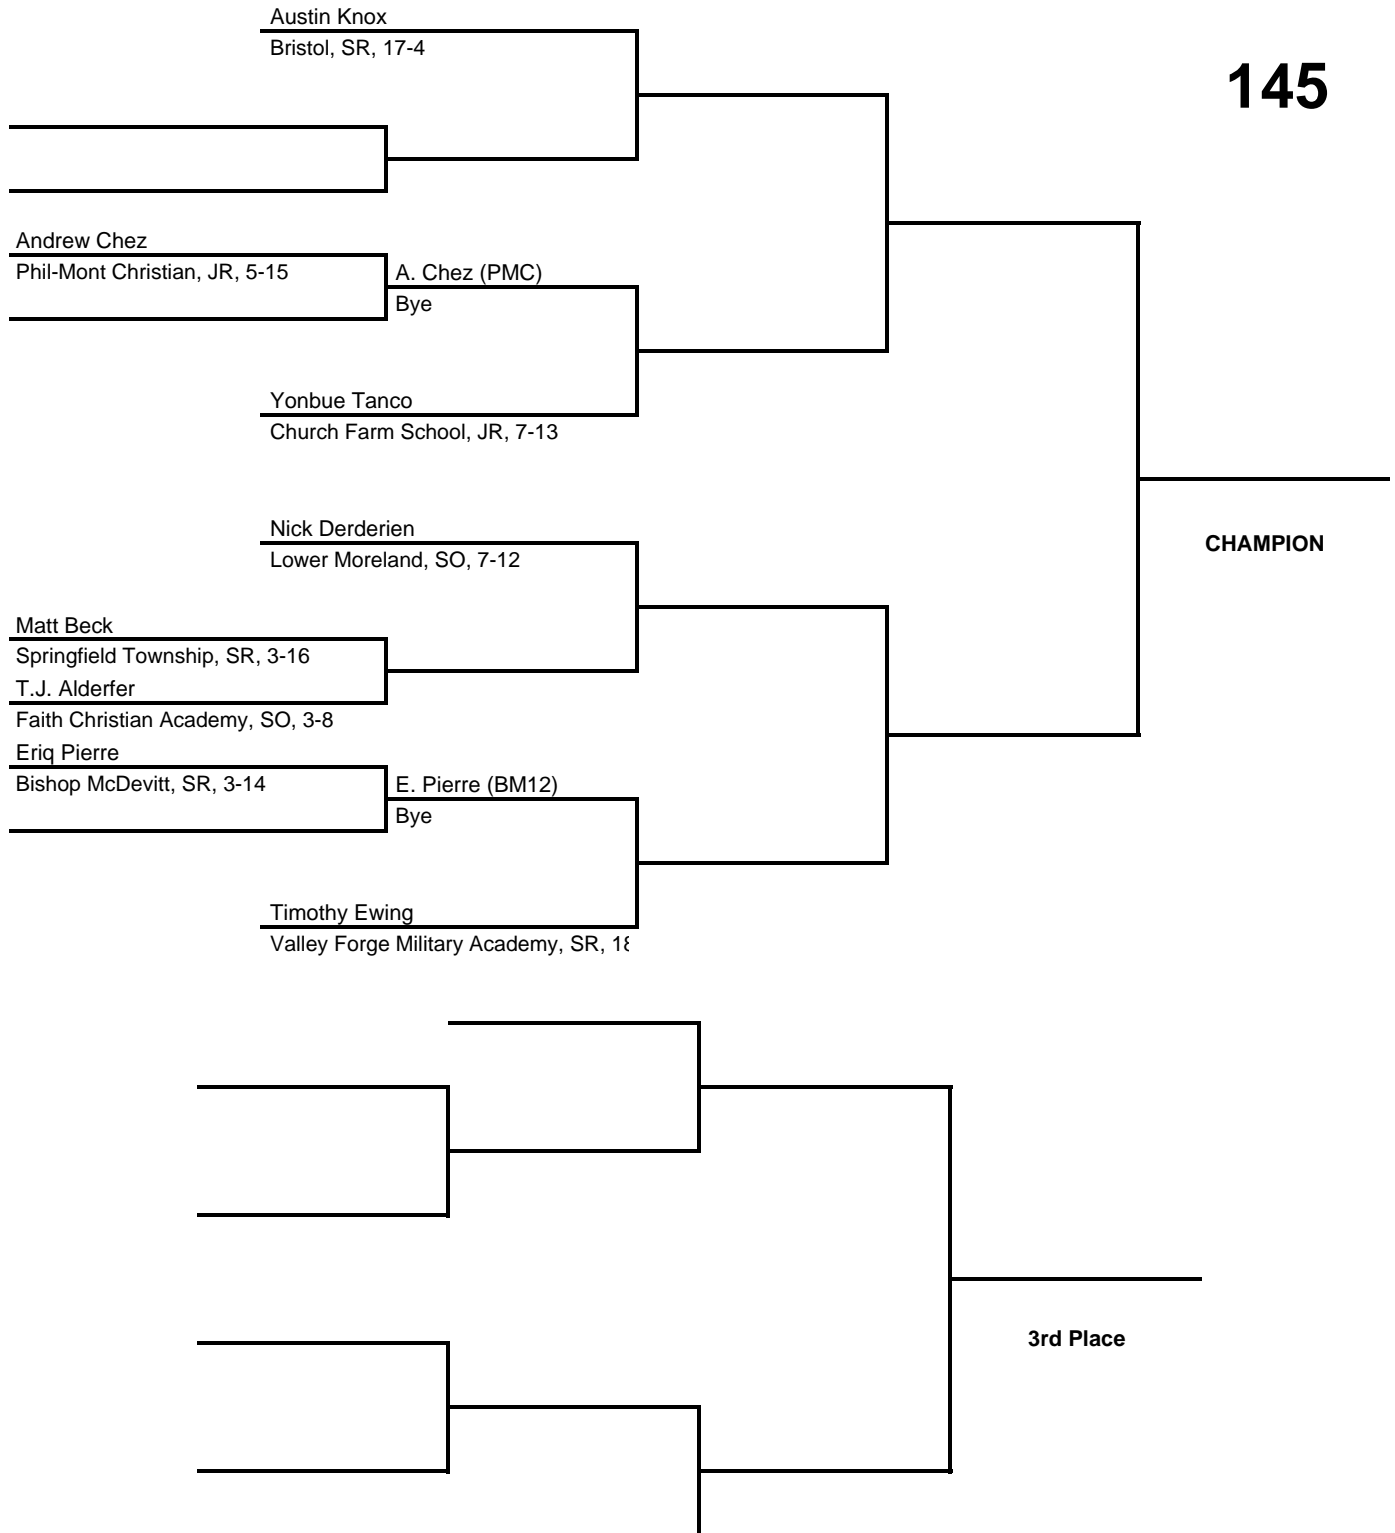

results provided by
PA-Wrestling.com

2017 District 1/12 AA

at Church Farm School -- February 25, 2017

results provided by
PA-Wrestling.com

2017 District 1/12 AA

at Church Farm School -- February 25, 2017

results provided by
PA-Wrestling.com