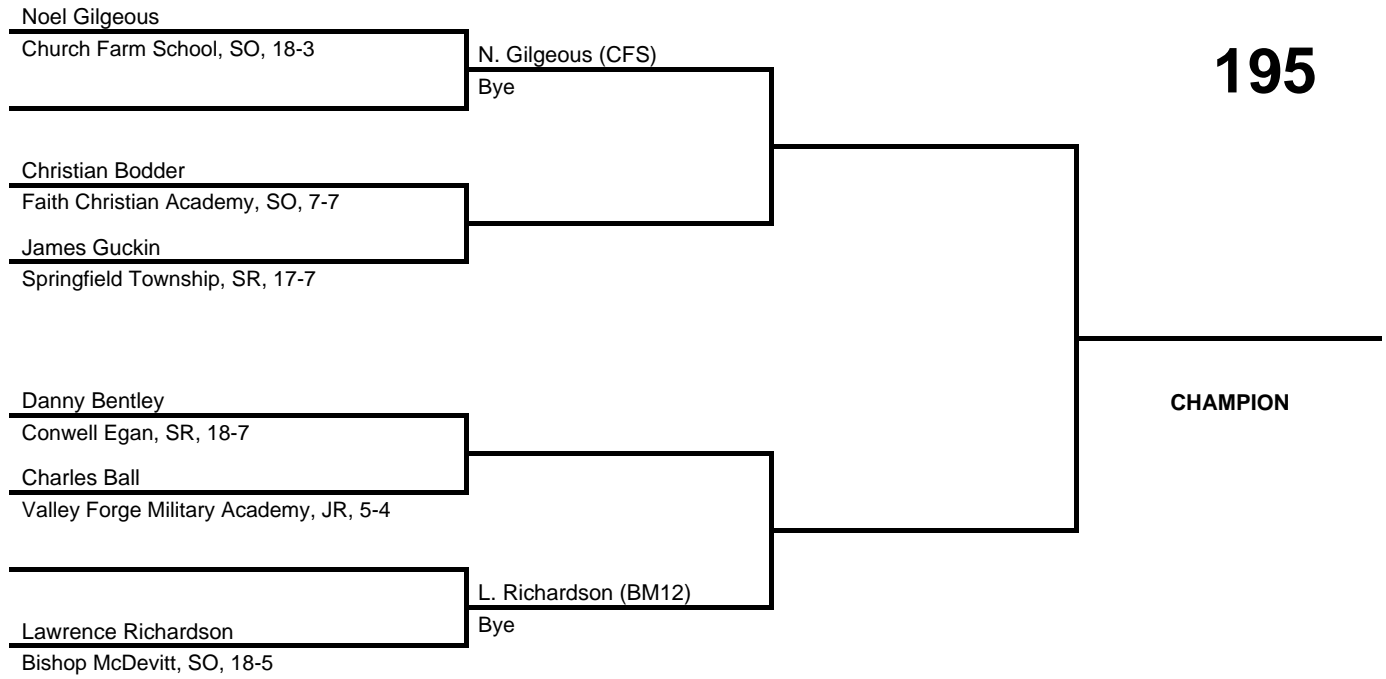

2017 District 1/12 AA

at Church Farm School -- February 25, 2017

results provided by
PA-Wrestling.com