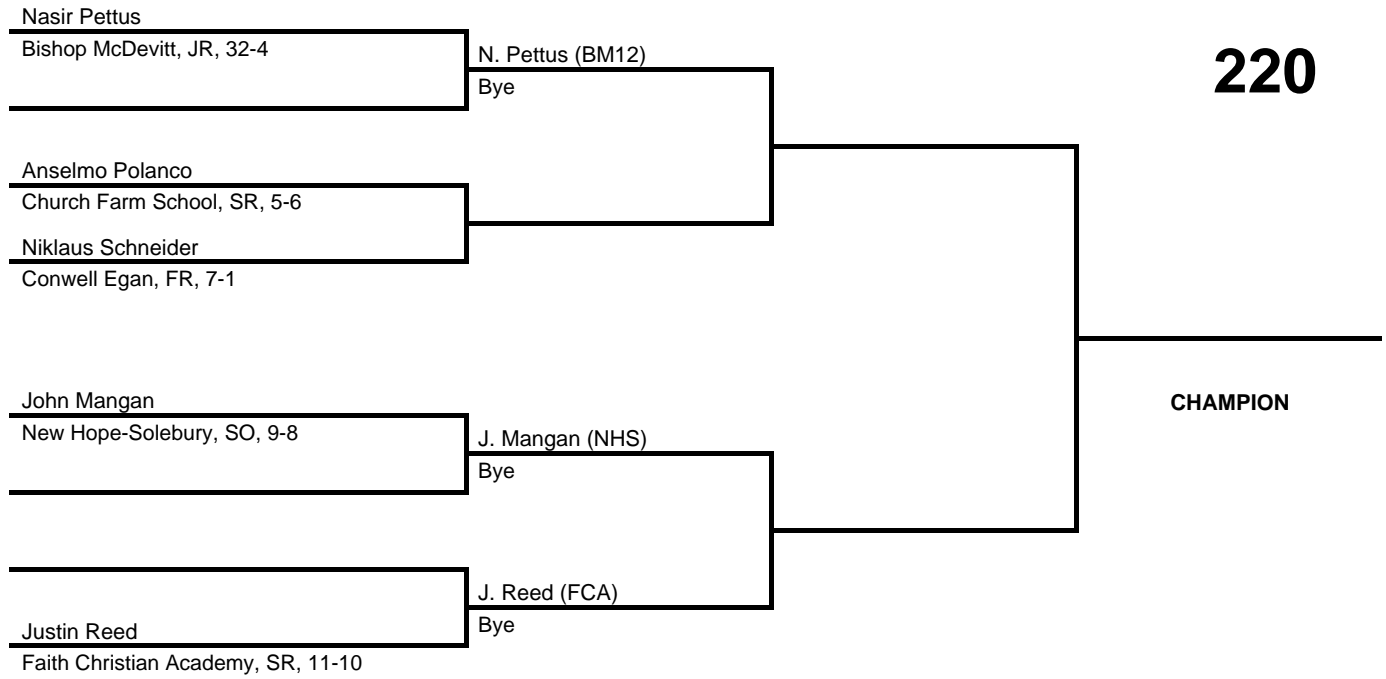

2017 District 1/12 AA

at Church Farm School -- February 25, 2017

results provided by
PA-Wrestling.com