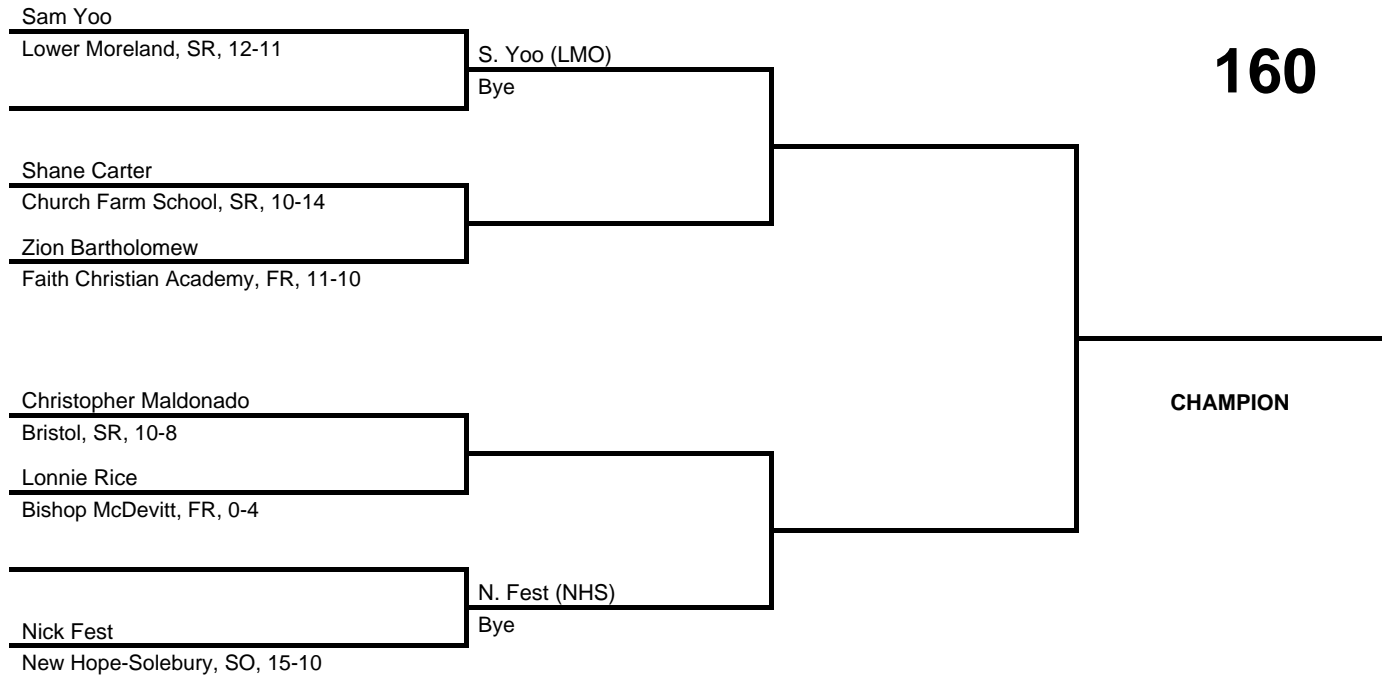

2017 District 1/12 AA

at Church Farm School -- February 25, 2017

results provided by
PA-Wrestling.com

2017 District 1/12 AA

at Church Farm School -- February 25, 2017

results provided by
PA-Wrestling.com

2017 District 1/12 AA