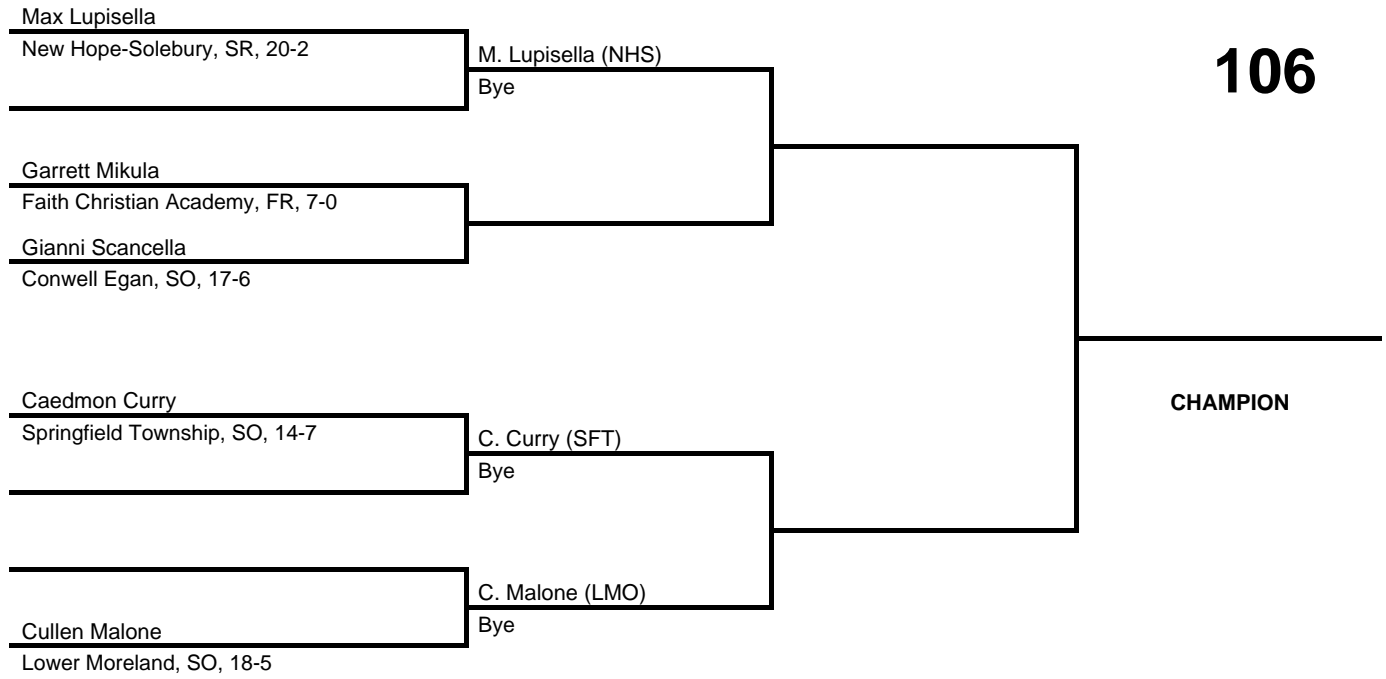

2017 District 1/12 AA

at Church Farm School -- February 25, 2017

results provided by
PA-Wrestling.com

Team Scores

Team scores are unofficial, but will be updated with official scores periodically.

Place	Pts	School (Abbreviation)	1st	2nd	3rd
1.	0.0	Bishop McDevitt (BM12)	-	-	-
1.	0.0	Bristol (BRI)	-	-	-
1.	0.0	Church Farm School (CFS)	-	-	-
1.	0.0	Conwell Egan (CEC)	-	-	-
1.	0.0	Delaware Co. Christian (DCC)	-	-	-
1.	0.0	Faith Christian Academy (FCA)	-	-	-
1.	0.0	Lower Moreland (LMO)	-	-	-
1.	0.0	New Hope-Solebury (NHS)	-	-	-
1.	0.0	Phil-Mont Christian (PMC)	-	-	-
1.	0.0	Springfield Township (SFT)	-	-	-
1.	0.0	Valley Forge Military Academy (VFMA)	-	-	-

2017 District 1/12 AA

at Church Farm School -- February 25, 2017

results provided by
PA-Wrestling.com