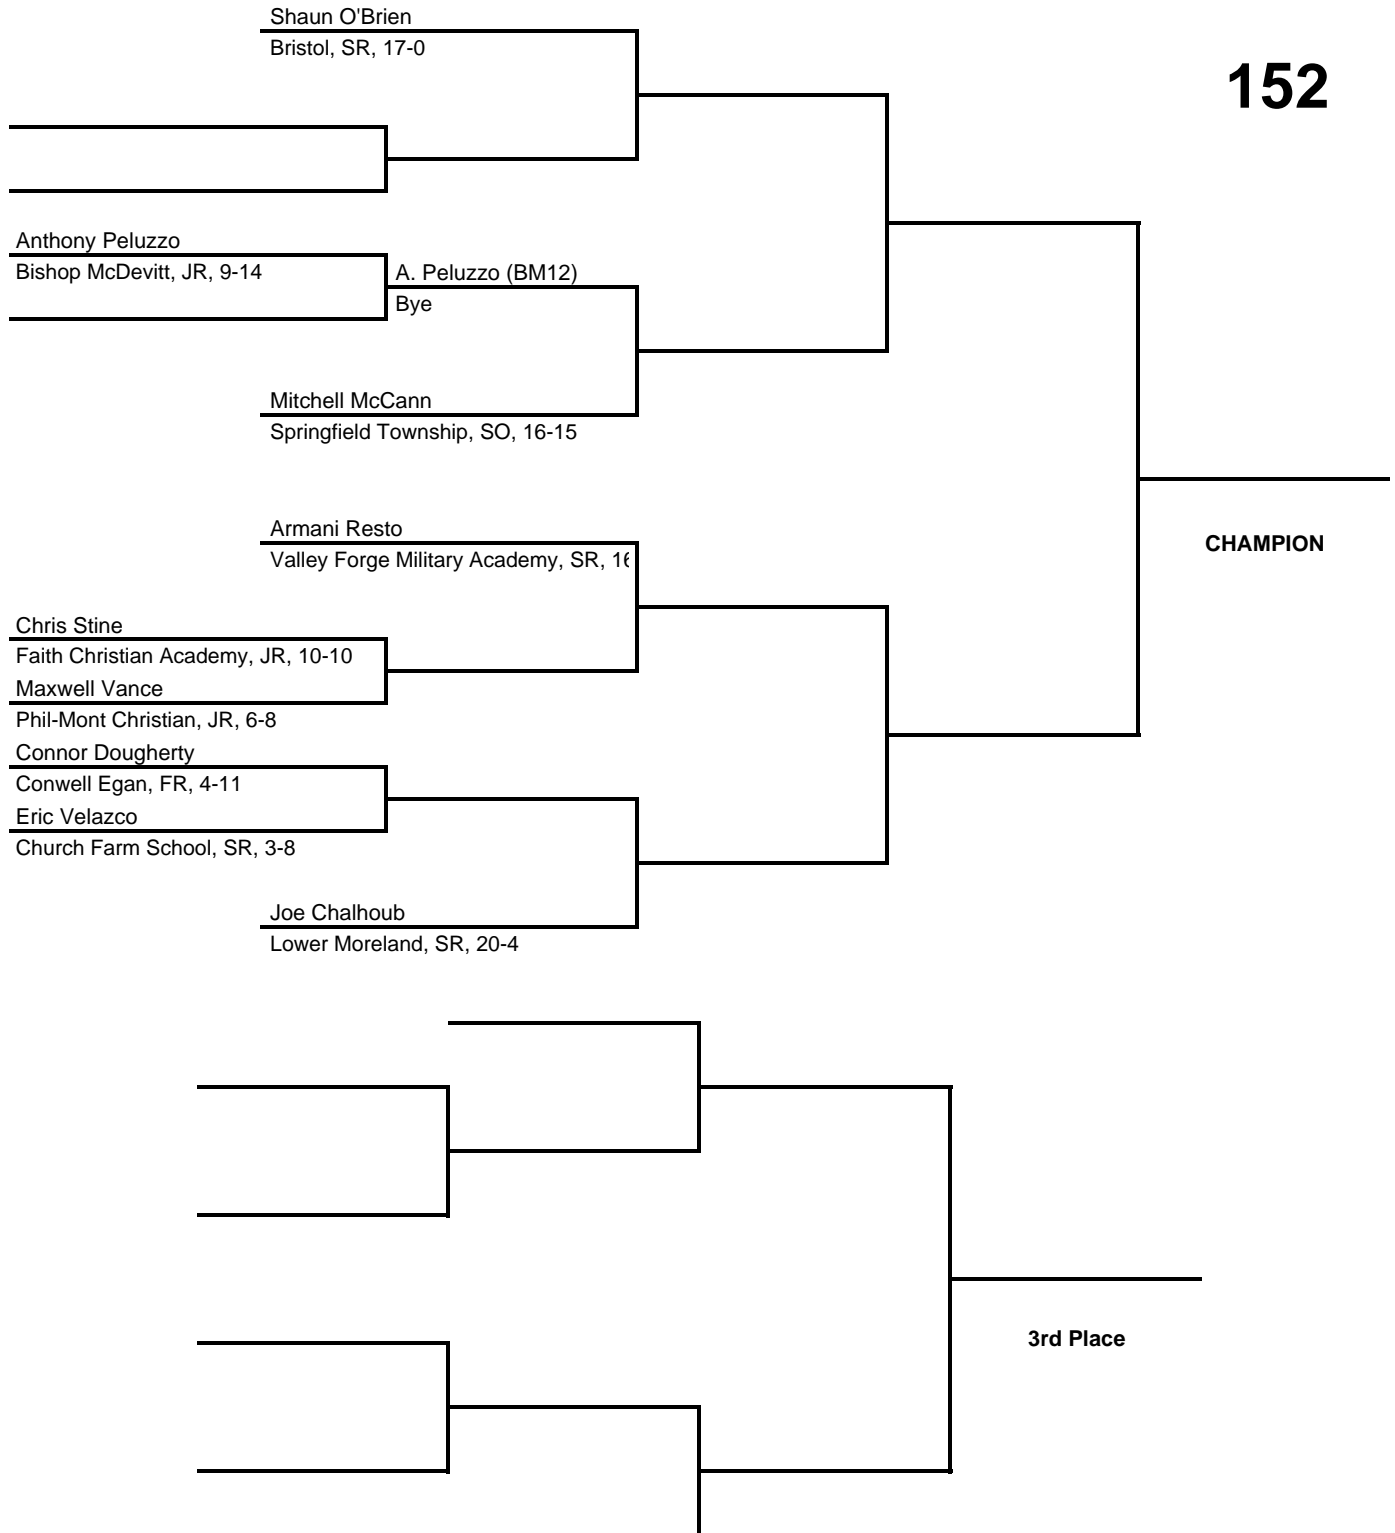

2017 District 1/12 AA

at Church Farm School -- February 25, 2017

results provided by
PA-Wrestling.com