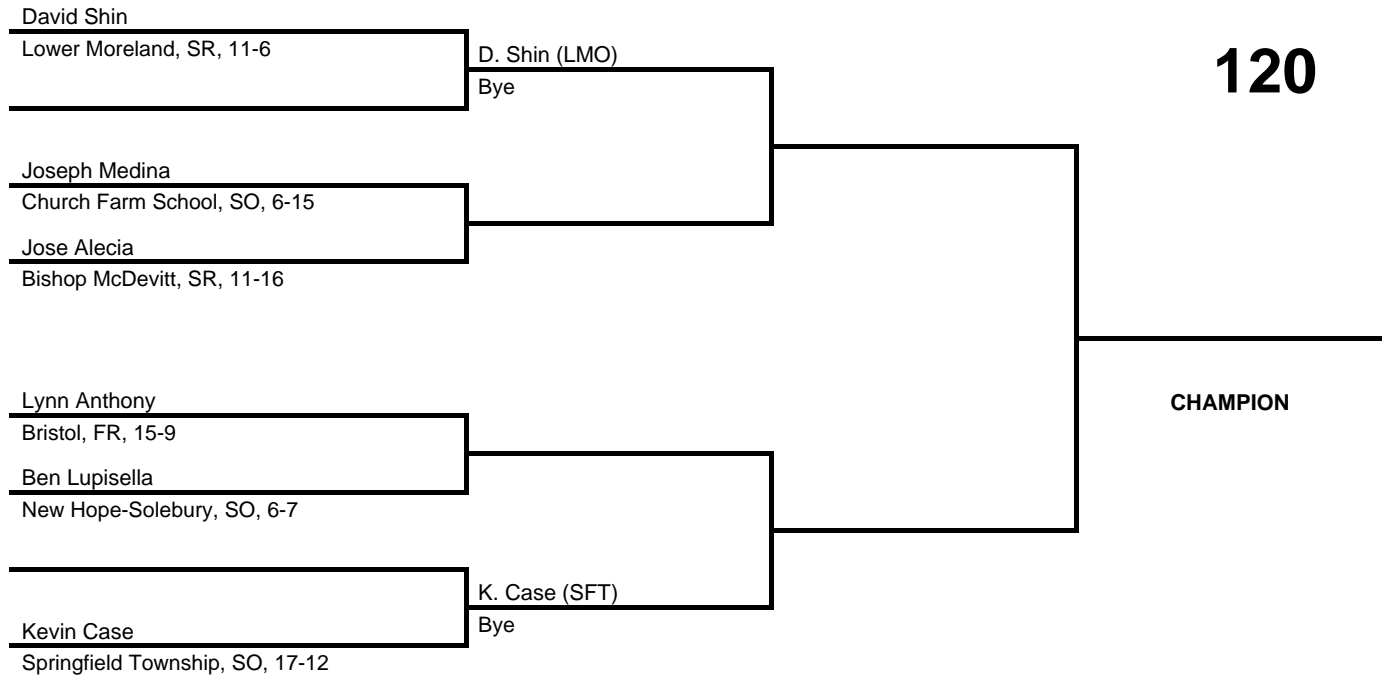

2017 District 1/12 AA

at Church Farm School -- February 25, 2017

results provided by
PA-Wrestling.com