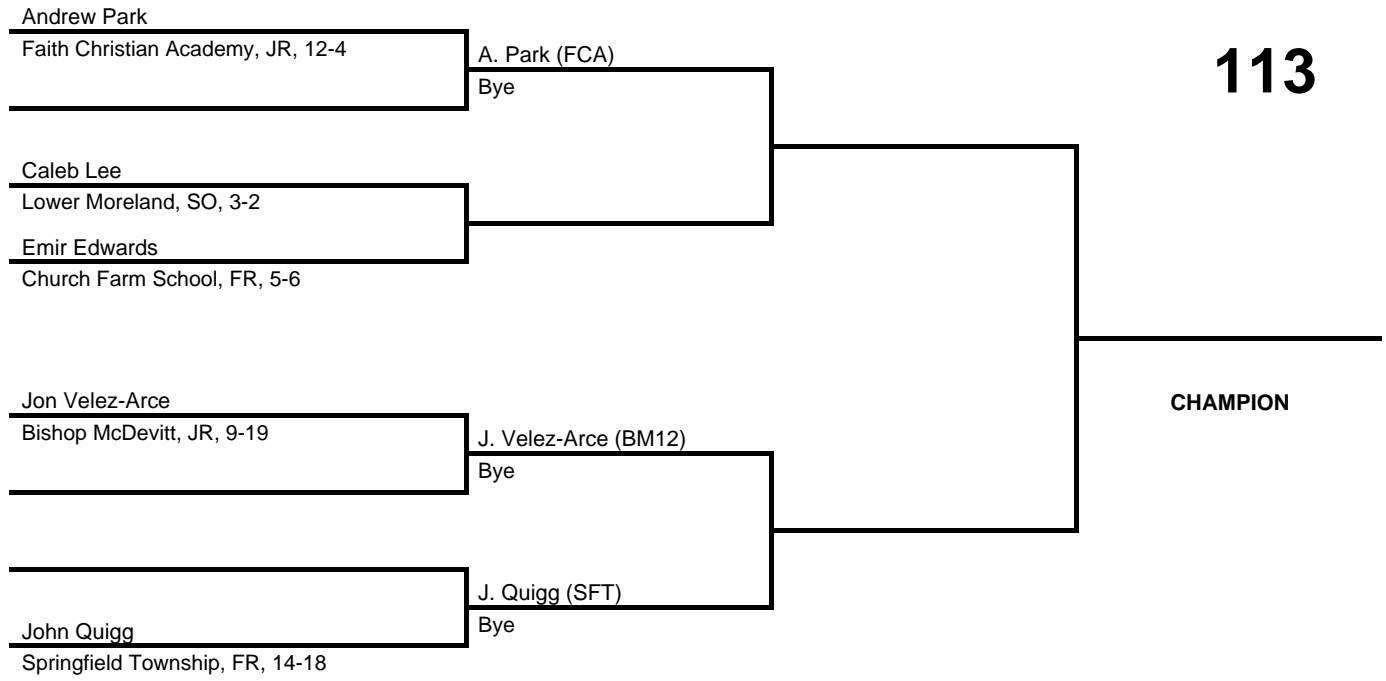

2017 District 1/12 AA

at Church Farm School -- February 25, 2017

results provided by
PA-Wrestling.com

2017 District 1/12 AA

at Church Farm School -- February 25, 2017

results provided by
PA-Wrestling.com

2017 District 1/12 AA