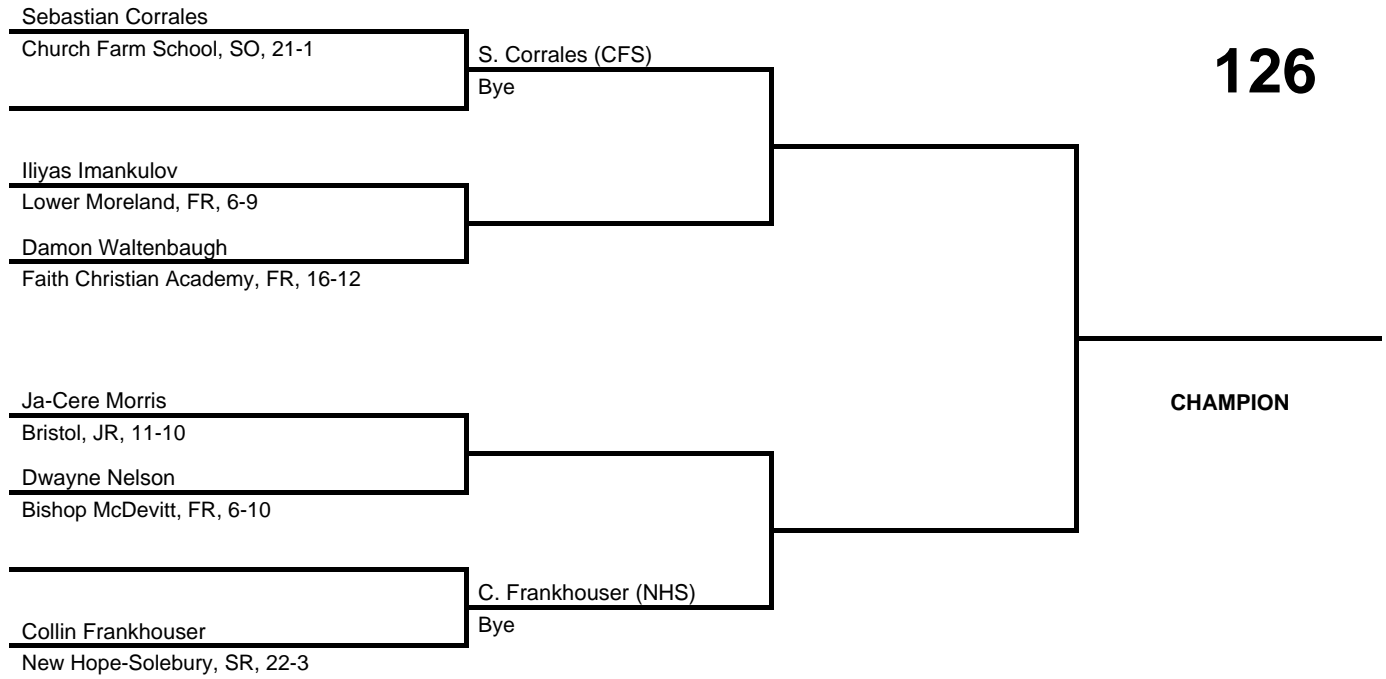

at Church Farm School -- February 25, 2017

results provided by
PA-Wrestling.com

2017 District 1/12 AA

at Church Farm School -- February 25, 2017

results provided by
PA-Wrestling.com

2017 District 1/12 AA

at Church Farm School -- February 25, 2017